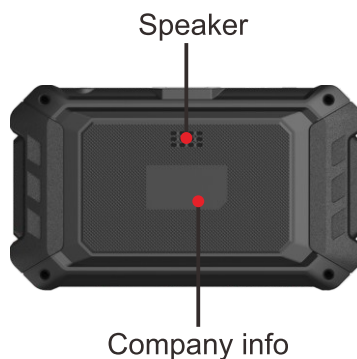

### Marine Scanner

## Advanced Functions

- ⊙ The OBDSTAR mobile APP integrates functions such as
  - diag socket location
  - manual service lamp reset
  - flash code query
  - basic parameters, etc
  - technical bulletin
- working with ISCAN to make marine diagnosis more accurately and efficiently;
- ⊙ Various data flow display modes such as text, waveform diagram and instrument diagram allow you to easily analyze faults;
- ⊙ Support Device Configuration, Maintenance Notification Setting and other special functions