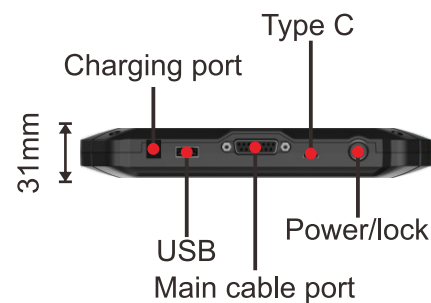

### Marine Scanner

## Advanced Functions

- ⊙ The OBDSTAR mobile APP integrates functions such as
  - diag socket location
  - manual service lamp reset
  - flash code query
  - basic parameters, etc
  - technical bulletin
- working with ISCAN to make marine diagnosis more accurately and efficiently;
- ⊙ Various data flow display modes such as text, waveform diagram and instrument diagram allow you to easily analyze faults;
- ⊙ Support Device Configuration, Maintenance Notification Setting and other special functions