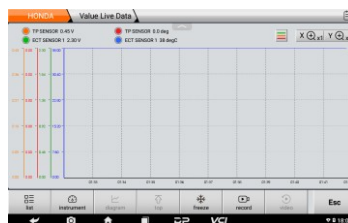

These scanners are comparable to OE level.

More details about the supported functions and models can be checked on OBDSTAR official website.

## Powerful Help Data Files

Data Flow Text

Instrument Diagram

Waveform Diagram

Trigger Setting