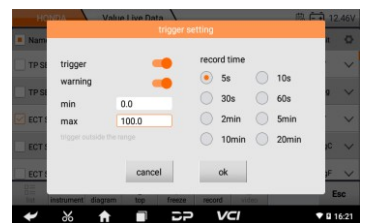

## Advanced Functions

- ⊙ The OBDSTAR mobile APP integrates functions such as
  - diag socket location
  - manual service lamp reset
  - flash code query
  - basic parameters, etc
  - technical bulletin
- working with ISCAN to make marine diagnosis more accurately and efficiently;
- ⊙ Various data flow display modes such as text, waveform diagram and instrument diagram allow you to easily analyze faults;
- ⊙ Support Device Configuration, Maintenance Notification Setting and other special functions

## Powerful Help Data Files

Data Flow Text

Instrument Diagram

Waveform Diagram

Trigger Setting