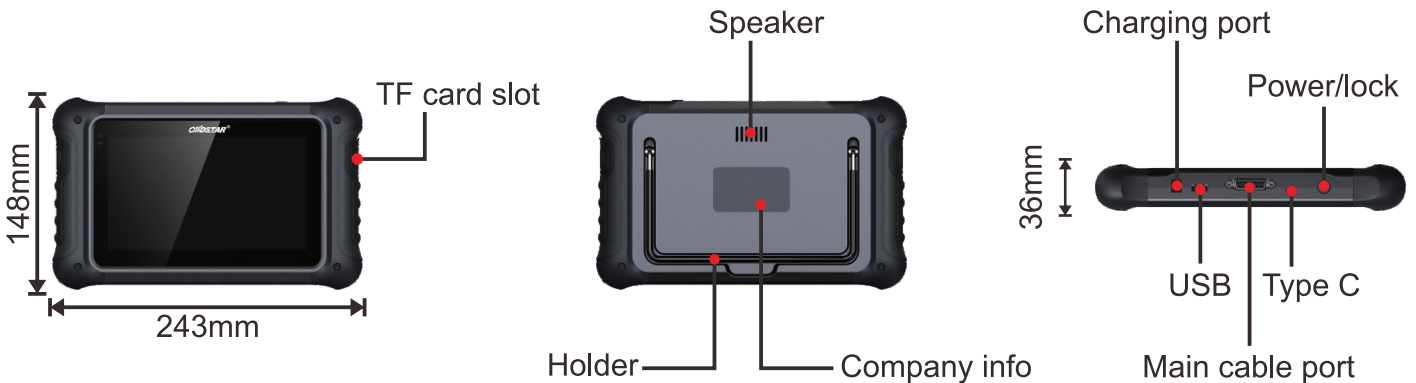

OBDSTAR®

OBDSTAR APP www.obdstar.com

ISCAN PRO SERIES

Marine Scanner

Advanced Functions

◎ The OBDSTAR mobile APP integrates functions such as

- Diag Socket Location
- Accessories
- Technical Bulletin
- ...

working with ISCAN PRO to make marine diagnosis more accurately and efficiently

- ◎ Various data flow display modes such as text, waveform diagram and instrument diagram allow you to analyze faults easily
- ◎ Support DC24V input

4 MODELS

Model	Supported Brands	Diagnostic Support Series
ISCAN PRO CUMMINS (MARINE)	CUMMINS	Support ISL (EPA), QSB 5.9, QSB 6.7, QSB 7, QSC 8.3, QSK 19, QSL 9, QSM 11 and other models.
ISCAN PRO FPT (MARINE)	FPT	Support Cursor C13 ENS M33, Cursor C13 ENT M50, Cursor C13 ENT M77, Cursor C13 ENT M82, Cursor C16 ENT MP, Cursor C78 ENT M30, Cursor C78 ENT M50, Cursor C78 ENT M55, Cursor C87 ENT M38, Cursor C87 ENT M62, Cursor C87 ENT M65, NEF N40 ENT M25, NEF N60 ENT M37, NEF N60 ENT M40, NEF N60 ENT M48, NEF N67 550, NEF N67 570 EVO, NEF N67 ENT M45, NEF N67 ENT M56, NEF N67 ENT M57, S30 ENT M23 and other models.
ISCAN PRO VOLVO (MARINE)	VOLVO	Support D3, D4/D6, D5-D16 GE, D5-D16 VE, D8/D13-1000, D9-D16, Gasoline, QL EST, D12, KAD-300, KAD-44, TAMD-74, TAMD-75, V6 - V8 and other models.
ISCAN PRO YANMAR (MARINE)	YANMAR	Support 4BY2-150/150Z, 4BY2-180/180Z, 4BY3-150/150Z, 4BY3-180/180Z, 4JH110, 4JH45, 4JH57, 4JH80, 4LV150, 4LV170, 4LV195, 4LV230, 4LV250, 6BY2-220/220Z, 6BY2-260/260Z, 6BY3-220/220Z, 6BY3-260/260Z, 6LY3_ETA, 6LY3_ETP, 6LY3_STA, 6LY3_STB, 6LY3_STP, 6LY3_UTP, 8LV-320/320Z, 8LV-350/350Z, 8LV-370/370Z and other models.