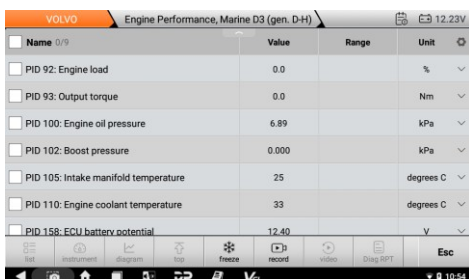

working with ISCAN PRO to make marine diagnosis more accurately and efficiently

- ◎ Various data flow display modes such as text, waveform diagram and instrument diagram allow you to analyze faults easily
- ◎ Support DC24V input

4 MODELS

Model	Supported Brands	Diagnostic Support Series
ISCAN PRO CUMMINS (MARINE)	CUMMINS	Support ISL (EPA), QSB 5.9, QSB 6.7, QSB 7, QSC 8.3, QSK 19, QSL 9, QSM 11 and other models.
ISCAN PRO FPT (MARINE)	FPT	Support Cursor C13 ENS M33, Cursor C13 ENT M50, Cursor C13 ENT M77, Cursor C13 ENT M82, Cursor C16 ENT MP, Cursor C78 ENT M30, Cursor C78 ENT M50, Cursor C78 ENT M55, Cursor C87 ENT M38, Cursor C87 ENT M62, Cursor C87 ENT M65, NEF N40 ENT M25, NEF N60 ENT M37, NEF N60 ENT M40, NEF N60 ENT M48, NEF N67 550, NEF N67 570 EVO, NEF N67 ENT M45, NEF N67 ENT M56, NEF N67 ENT M57, S30 ENT M23 and other models.
ISCAN PRO VOLVO (MARINE)	VOLVO	Support D3, D4/D6, D5-D16 GE, D5-D16 VE, D8/D13-1000, D9-D16, Gasoline, QL EST, D12, KAD-300, KAD-44, TAMD-74, TAMD-75, V6 - V8 and other models.
ISCAN PRO YANMAR (MARINE)	YANMAR	Support 4BY2-150/150Z, 4BY2-180/180Z, 4BY3-150/150Z, 4BY3-180/180Z, 4JH110, 4JH45, 4JH57, 4JH80, 4LV150, 4LV170, 4LV195, 4LV230, 4LV250, 6BY2-220/220Z, 6BY2-260/260Z, 6BY3-220/220Z, 6BY3-260/260Z, 6LY3_ETA, 6LY3_ETP, 6LY3_STA, 6LY3_STB, 6LY3_STP, 6LY3_UTP, 8LV-320/320Z, 8LV-350/350Z, 8LV-370/370Z and other models.

Powerful Help Data Files

Data Flow Text