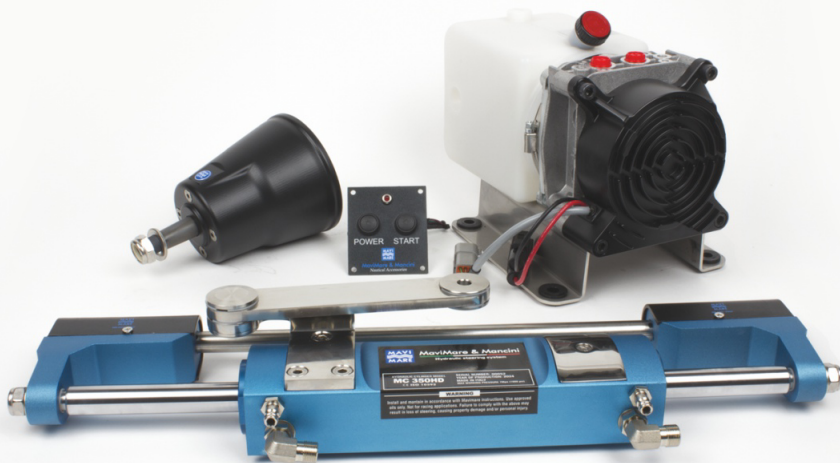

MaviMare & Mancini

Manufacturer of Nautical Accessories

MAVI POWER STEERING

power assisted steering system

Eliminates steering loads at the steering wheel

BLDC 12V IP67 motor

Provides instant manual backup in case of power failure

High efficiency power unit

Low noise, silent pump

Equipped with control panel

Steering pump available in three different displacement sizes

Compact design

compact

light

silent