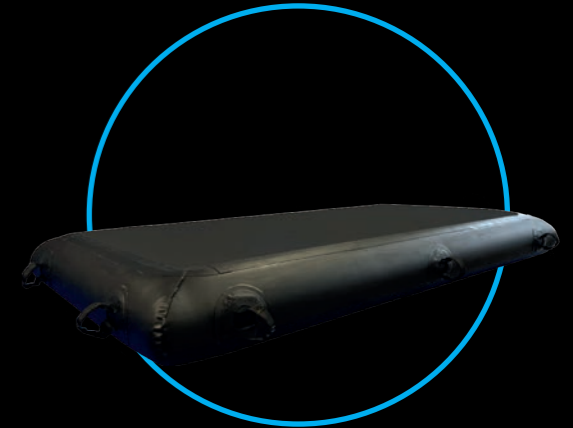

## FENDABOARD

Durable and lightweight, our FendaBoards are the “peace of mind” alternative to wooden planks, giving superyachts added protection when moored alongside concrete walls or rusty pilings.

- ✓ Standard & custom sizes
- ✓ Designed for lines to run through and around for snug fit
- ✓ Studs withstand hours of abrasion
- ✓ Reduces to 10% inflated size
- ✓ Stab-proof fabric
- ✓ Strong webbing loops for secure attachment

## FLATFENDA

Just like its name suggests, this is our flat inflatable solution, manufactured to give years of service. Ideal for tight spaces or to prevent swim platforms and tender garages getting bumped.

- ✓ Rigid, robust & versatile
- ✓ Premium drop-stitch fabric
- ✓ Available in 20 & 30cm depth
- ✓ Standard & custom sizes
- ✓ Low volume for easy storage

## TENDAFENDA

TendaFenda floats along the waterline, allowing tenders and PWCs to moor alongside without scuffing. We've included premium webbing attachment points at either end and along the top, plus water ballast bags underneath for added stability; to help crew out when launching (& managing) tenders or toys.