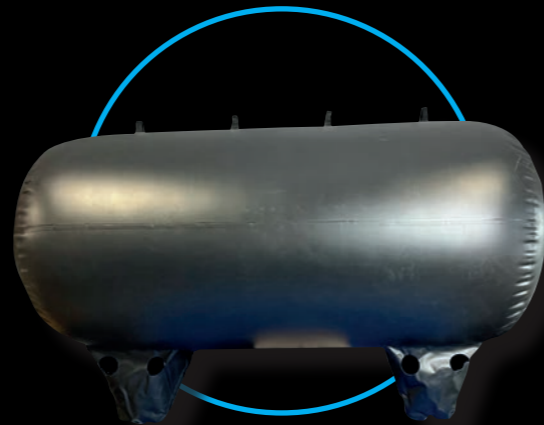

TENDAFENDA

TendaFenda floats along the waterline, allowing tenders and PWCs to moor alongside without scuffing. We've included premium webbing attachment points at either end and along the top, plus water ballast bags underneath for added stability; to help crew out when launching (& managing) tenders or toys.

- ✓ Built to last - Military grade fabric
- ✓ Superlight - easy to handle
- ✓ Resists the ravages of UV, grit & salt water
- ✓ Standard & custom sizes
- ✓ Linkable for added flexibility

FENDACUBE

Perfect for high performance foiling yachts. This innovative, rigid inflatable cuboid is lightweight and compact once deflated.

- ✓ Built to last – Military grade fabric
- ✓ Multiple attachment points
- ✓ Doubles as walking platform
- ✓ Standard & custom sizes
- ✓ Reduces to 10% inflated size