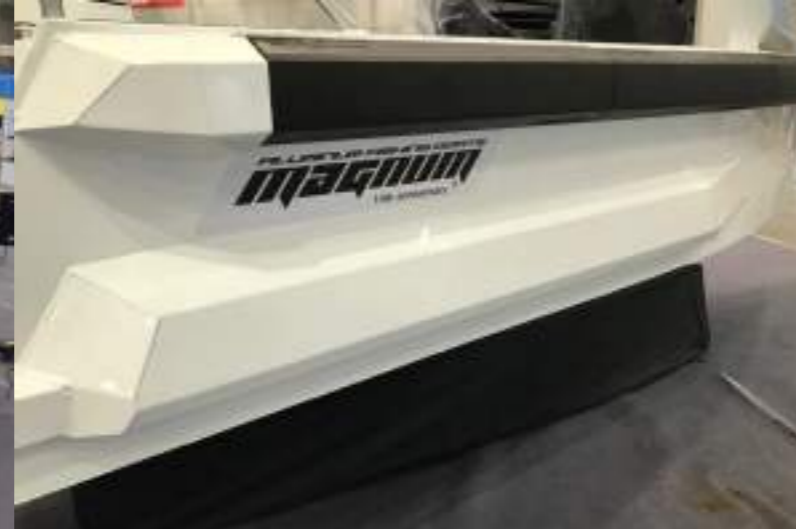

MAGNUM FENDER

Beyond your expectation, with our innovation

Inquire Now →

Our products

Our modular marine fender is designed to provide superior protection for your boat when docked or during boat-to-boat contact.

Crafted with advanced materials, it offers exceptional durability and shock absorption, ensuring your vessel stays safe even in rough conditions.

The modular design allows for easy installation and adaptability across a wide range of boat types.

Our newly developed modular fender is engineered for effortless installation across a wide range of vessels.

Its modular structure allows it to adapt seamlessly to various hull shapes, making it both versatile and user-friendly.

Every detail reflects Marine District's deep understanding of life at sea. Now is the time to experience a smarter, safer, and more stylish way to protect your vessel.

Product detail

small

medium

large

A red and white motorboat with a South Korean flag is on the water in front of a large glacier. The boat has a cabin with windows and a motor at the back. The glacier is a massive wall of white and blue ice in the background.