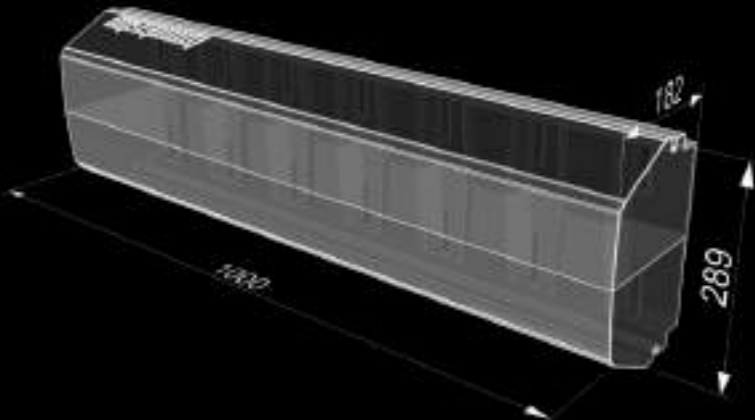

Every detail reflects Marine District's deep understanding of life at sea. Now is the time to experience a smarter, safer, and more stylish way to protect your vessel.

Product detail

small

medium

large

A red and white motorboat with a South Korean flag is on the water in front of a large glacier. The boat has a cabin with windows and a motor at the back. The glacier is a massive wall of white and blue ice in the background.