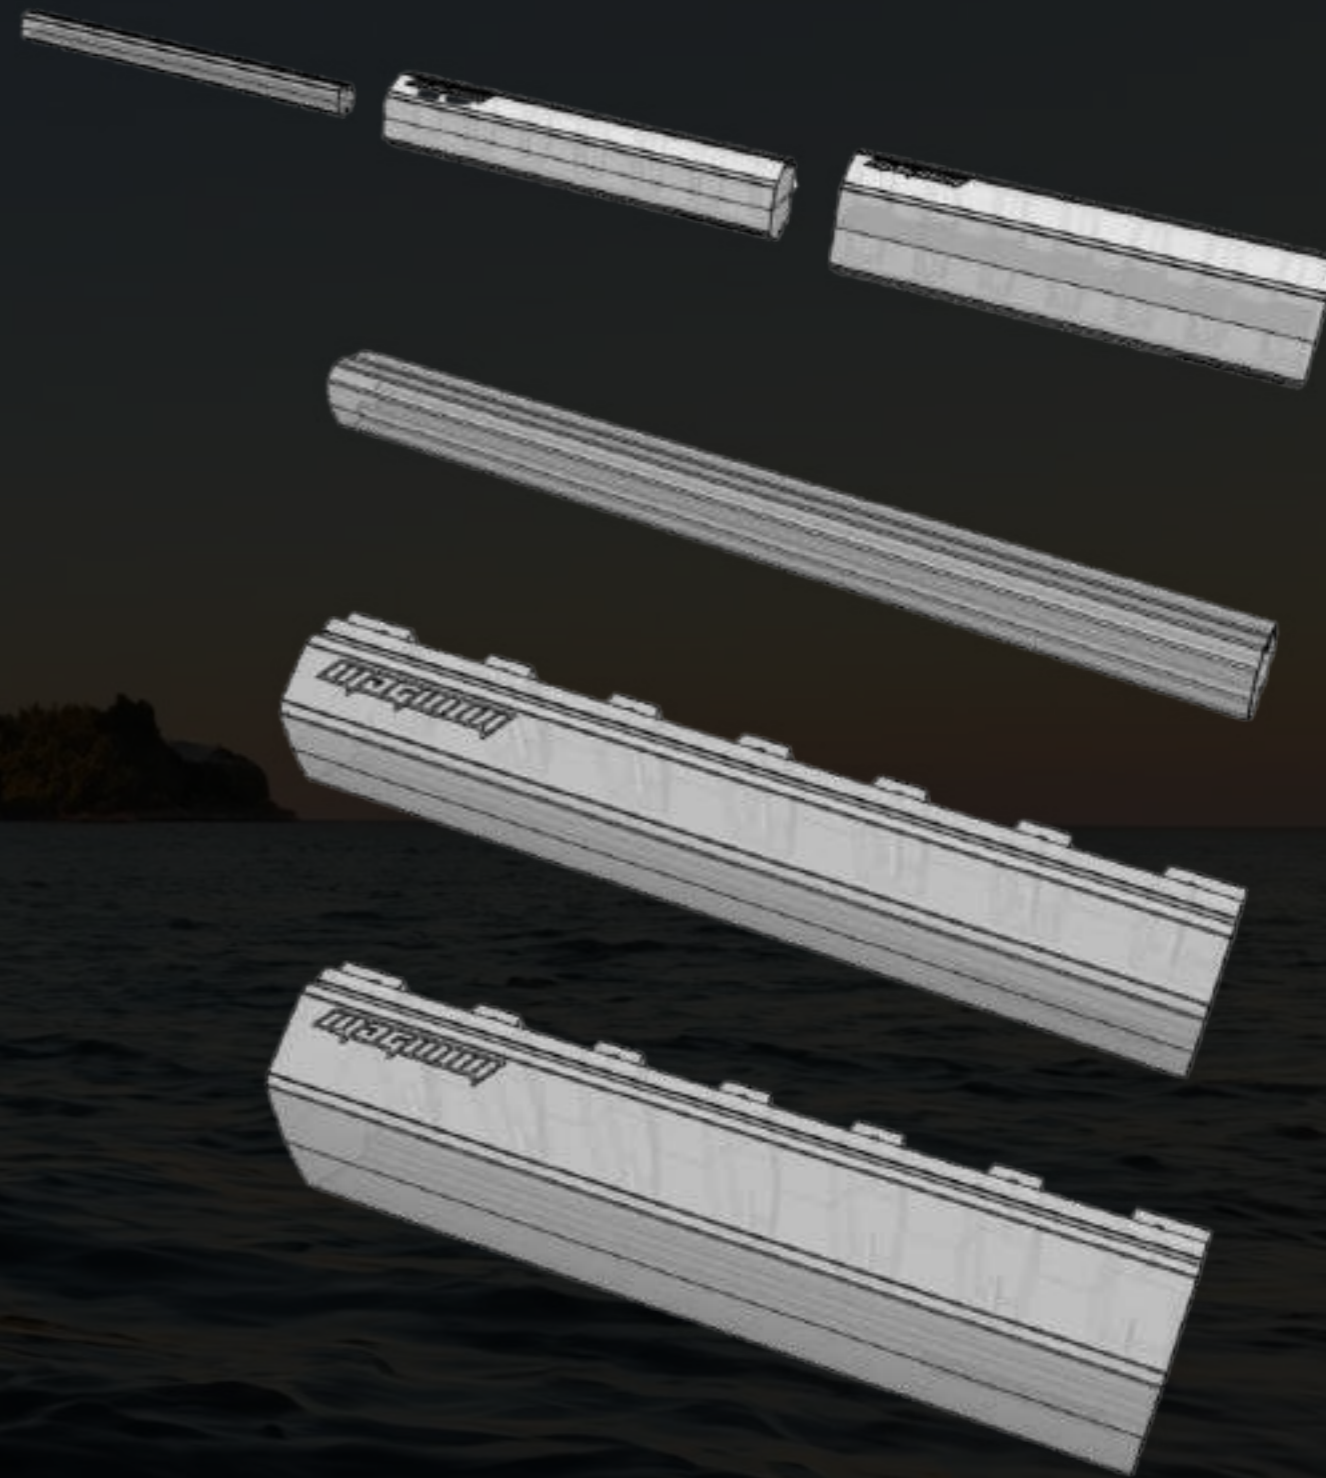

MAGNUM FENDER

Beyond your expectation, with our innovation

Inquire Now →

Our products

Our modular marine fender is designed to provide superior protection for your boat when docked or during boat-to-boat contact.

Crafted with advanced materials, it offers exceptional durability and shock absorption, ensuring your vessel stays safe even in rough conditions.

The modular design allows for easy installation and adaptability across a wide range of boat types.

Featuring patented structure and distinctive design, it stands as a clear symbol of our commitment to innovation and excellence.

Beyond function, we've taken design seriously. The sleek, sophisticated form factor elevates your boat's visual presence, blending seamlessly with its silhouette and adding a unique touch of personality.