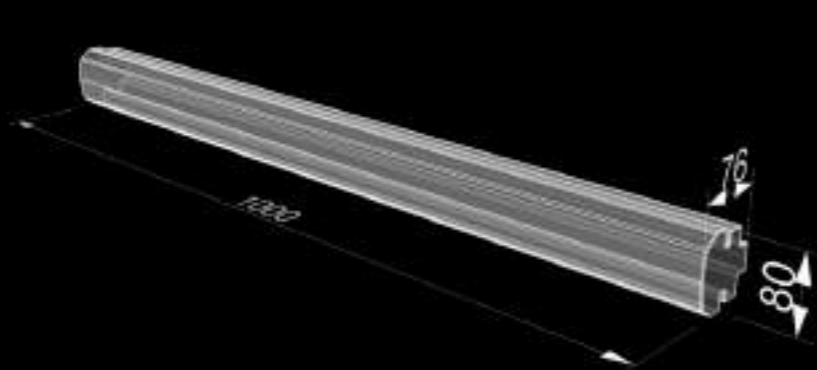

Product detail

small