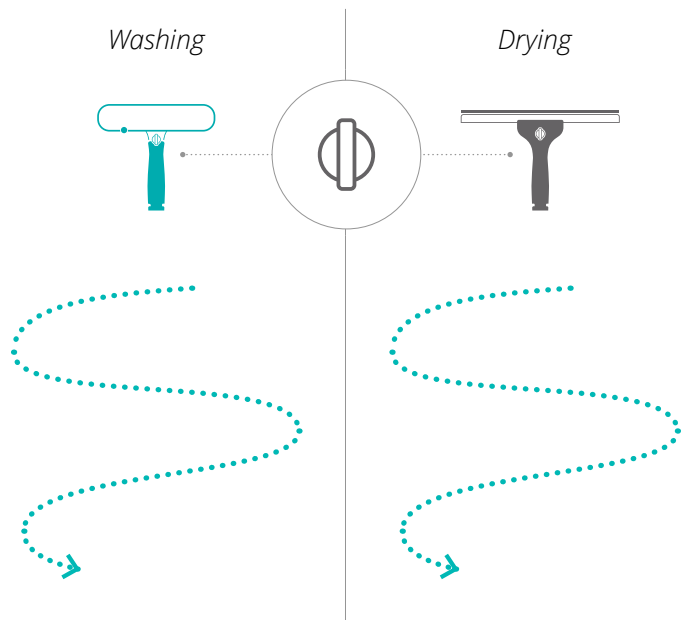

Glass
—Line—

Glass —Line—

The TTS line suitable for

Vertical movement

Washing

Drying

Mixed movement

Washing

Drying

all kinds of manual use

Pro method

Washing and drying

Swivel method

Washing

Drying

Glass
—Line—

Window washer sleeves

The window washer system ensures **superior performance and greater ergonomics** than manual cleaning

The special range allows for a **larger washing surface area compared to traditional cloths**, resulting in considerable time savings.