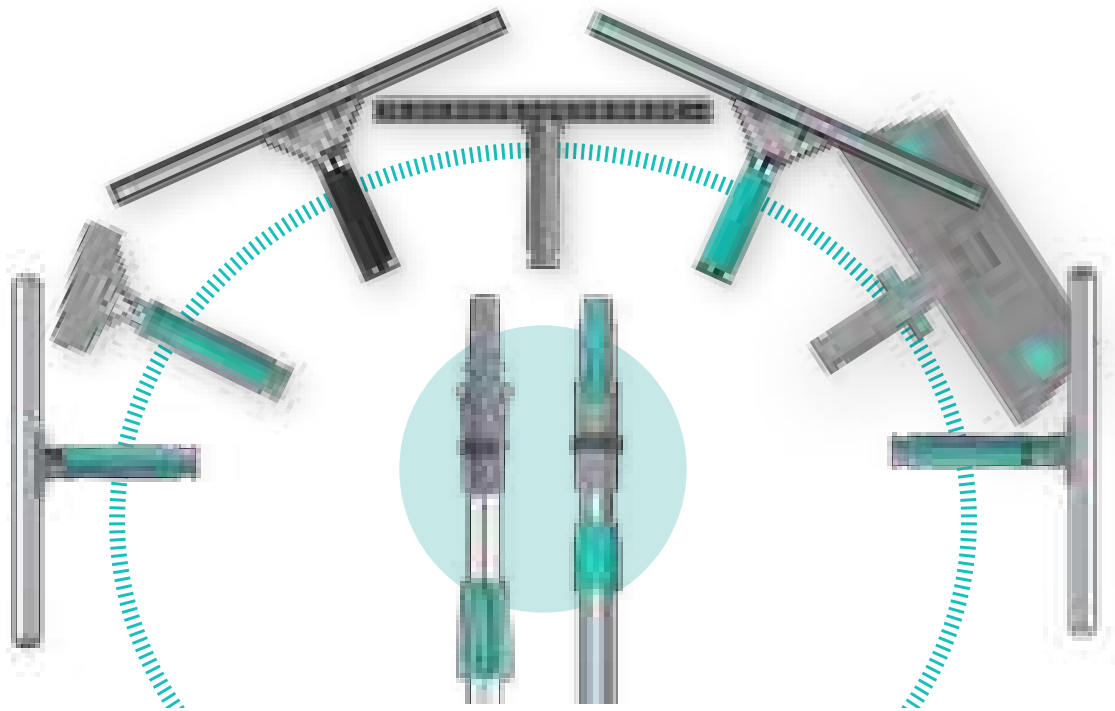

Attaching tools quickly

Each tool is equipped with italian thread and
LAMPO JOINT

Lampo system reduces time and increases safety, as it allows equipment to be instantly hooked to handles or poles, ensuring a firm attachment. The operator no longer has to pick up ladders or stools to reach high surfaces or fear accidental release during cleaning operations.

See more

Glass
—Line—

Switch between tools
with a few clicks

Glass —Line—

Jack Angled overcomes limits and obstacles

The **Jack Angled** joint overcomes the limits imposed by fixed-angle equipment, allowing a **free choice of inclination by adjusting it easily and immediately.**