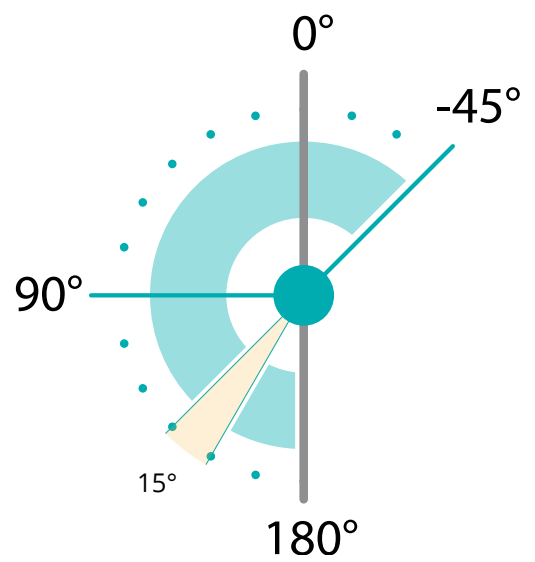

Available in **versions for handles ø 23 mm and poles ø 21 mm**, the operator is no longer forced to equip himself with tools with different working angles, thus increasing the costs involved, and is no longer forced to continually replace the tool in use, thus slowing down operations.