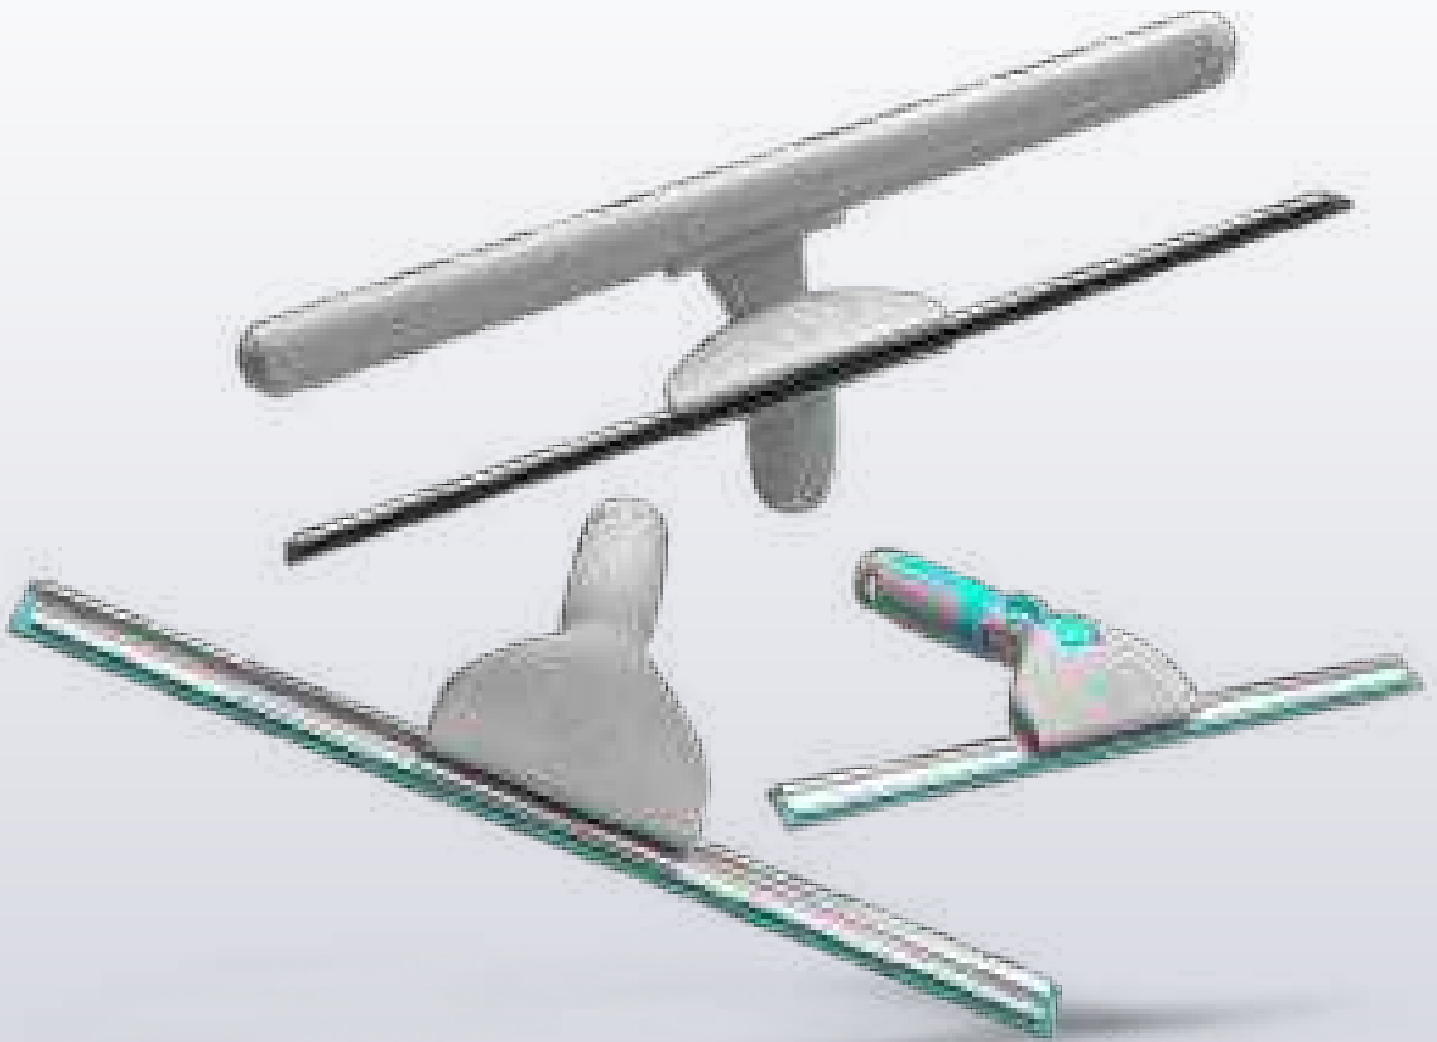

Available in **versions for handles ø 23 mm and poles ø 21 mm**, the operator is no longer forced to equip himself with tools with different working angles, thus increasing the costs involved, and is no longer forced to continually replace the tool in use, thus slowing down operations.

Lampo terminal adapter cone and American thread

Lampo joint and Italian thread

Pole

JACK ANGLED + TTS WINDOW SQUEEGEE

The **inclination of the joint** is added to the **30° angle of the squeegees** allowing with the **15° clicks** to **easily reach the windows to be cleaned**, thus facilitating operations and getting around any .

Glass
—Line—

The unique features of TTS plastic window squeegees

+ EFFICIENT

+ PRACTICAL

+ ERGONOMIC

+ **PRACTICAL**

Effortless opening of the blocking plate

30% easier than traditional window squeegees*

+30%

Glass —Line—

+ **ERGONOMIC**

User-friendly handle

More than twice as long as traditional tools

Wide and curved to prevent fatigue

Glass — Line —

+ **EFFICIENT**