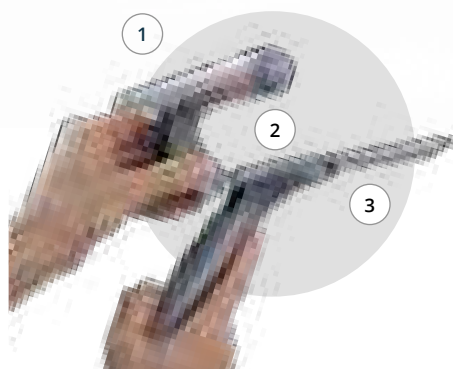

Geminus ensures **maximum efficiency** from a logistical point of view as well thanks to its modular design and **easy-to-assemble components**.