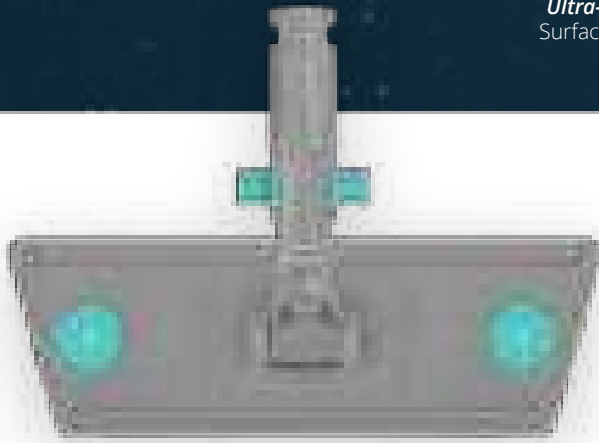

Clean Glass window cleaning system

Ideal for **high-performance cleaning** of glass, mirrors, steel and shiny surfaces

Cleaning will be child's play because...

- Cleans and polishes at once in a third of the time
- It removes marks, dust and stains leaving the surface shiny
- Ideal for frequent cleaning of entrance doors and refrigerated counters
- Increases efficiency by reducing costs by 70% compared to the traditional method

Microfibre
Heavy dirt removal

Ultra-microfibre
Surface polishing