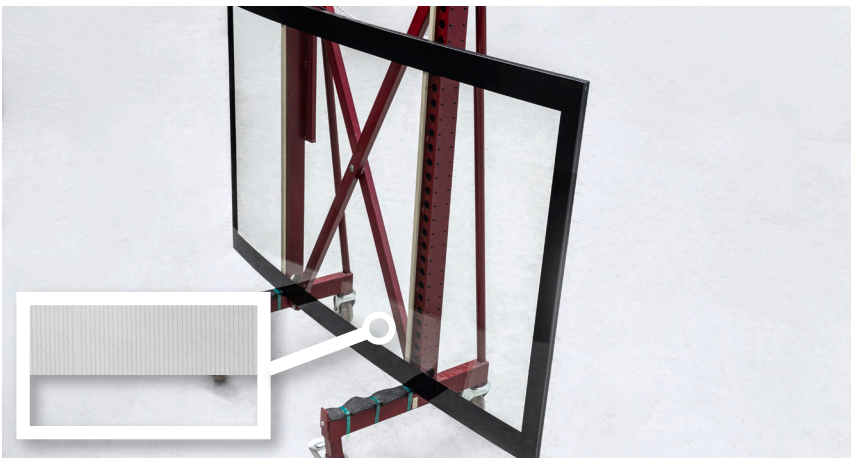

competence sheet

Heating.

Clear visibility with Hero heated glass

Heated glass	Max. width	Max. length	Heating Output	Interlayer
Flat	200-1.950 mm	300-2.950 mm	Standard 7,5 W/dm ²	PVB, SentryGlas, DG41

Other models and curved glass available on request