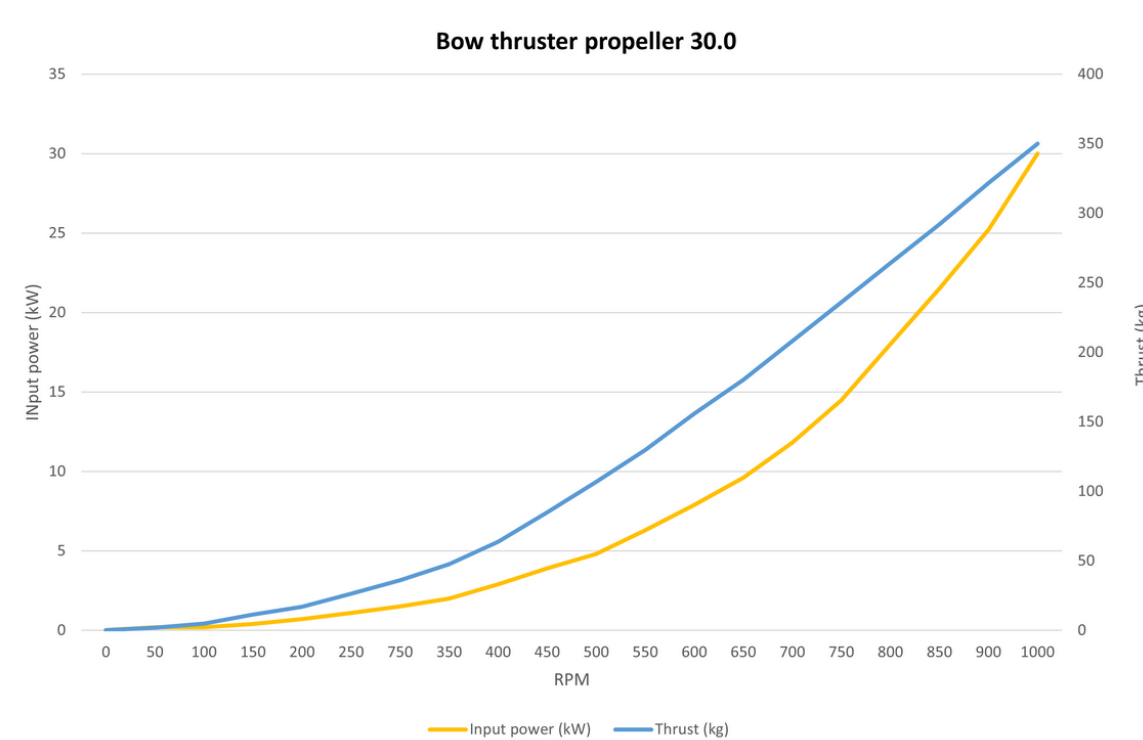

English

Power curves

Power curves

POD 0.5

Power curves

POD 3.0

Power curves

POD 3.0 - 24V

Power curves

POD 5.0

Power curves

POD 5.0 - 24V

Power curves

POD 11.0

Power curves

POD 15.0

Power curves

POD 25.0

Power curves

POD 30.0

Power curves

POD 50.0

RIM DRIVE TECHNOLOGY

**Uncompromised
Electric Motors**