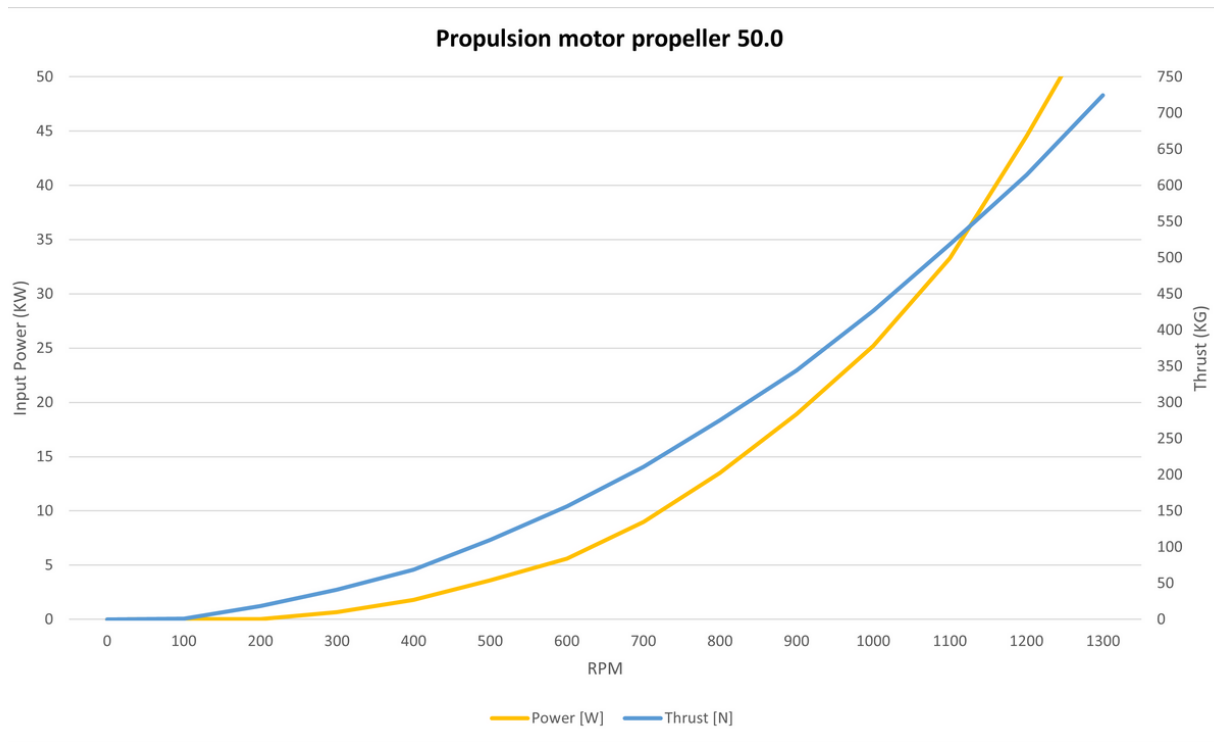

Power curves

POD 5.0

Power curves

POD 5.0 - 24V

Power curves

POD 11.0

Power curves

POD 15.0

Power curves

POD 25.0

Power curves

POD 30.0

Power curves

POD 50.0

RIM DRIVE TECHNOLOGY

**Uncompromised
Electric Motors**