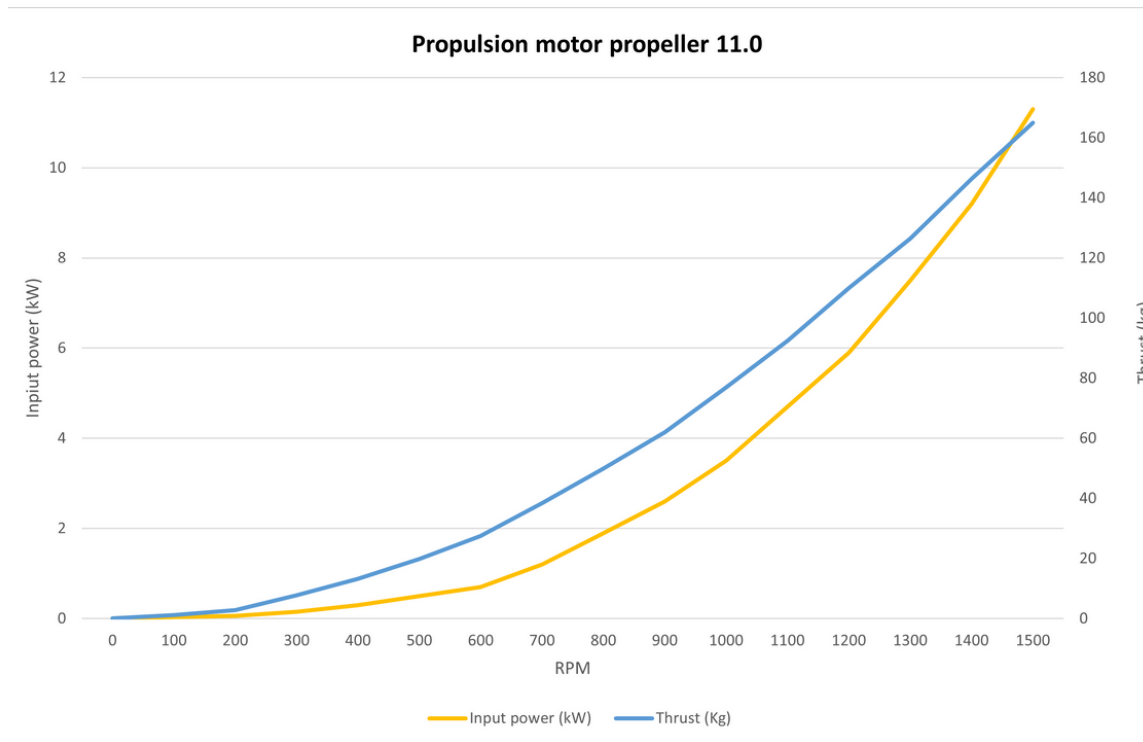

English

Power curves

Power curves

POD 0.5

Power curves

POD 3.0

Power curves

POD 3.0 - 24V

Power curves

POD 5.0

Power curves

POD 5.0 - 24V

Power curves

POD 11.0

Power curves

POD 15.0

Power curves

POD 25.0

Power curves

POD 30.0

Power curves

POD 50.0

RIM DRIVE TECHNOLOGY

**Uncompromised
Electric Motors**