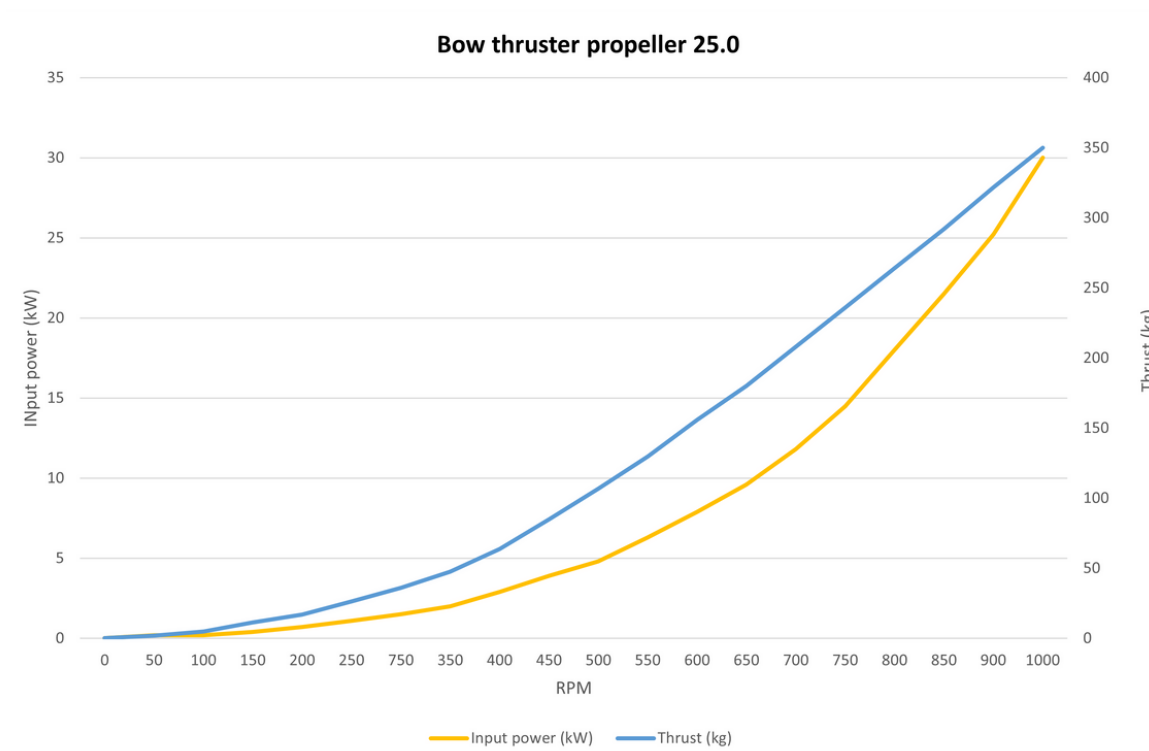

English

Power curves

Power curves

POD 0.5

Power curves

POD 3.0

Power curves

POD 3.0 - 24V

Power curves

POD 5.0

Power curves

POD 5.0 - 24V

Power curves

POD 11.0

Power curves

POD 15.0

Power curves

POD 25.0

Power curves

POD 30.0

Power curves

POD 50.0

RIM DRIVE TECHNOLOGY

**Uncompromised
Electric Motors**