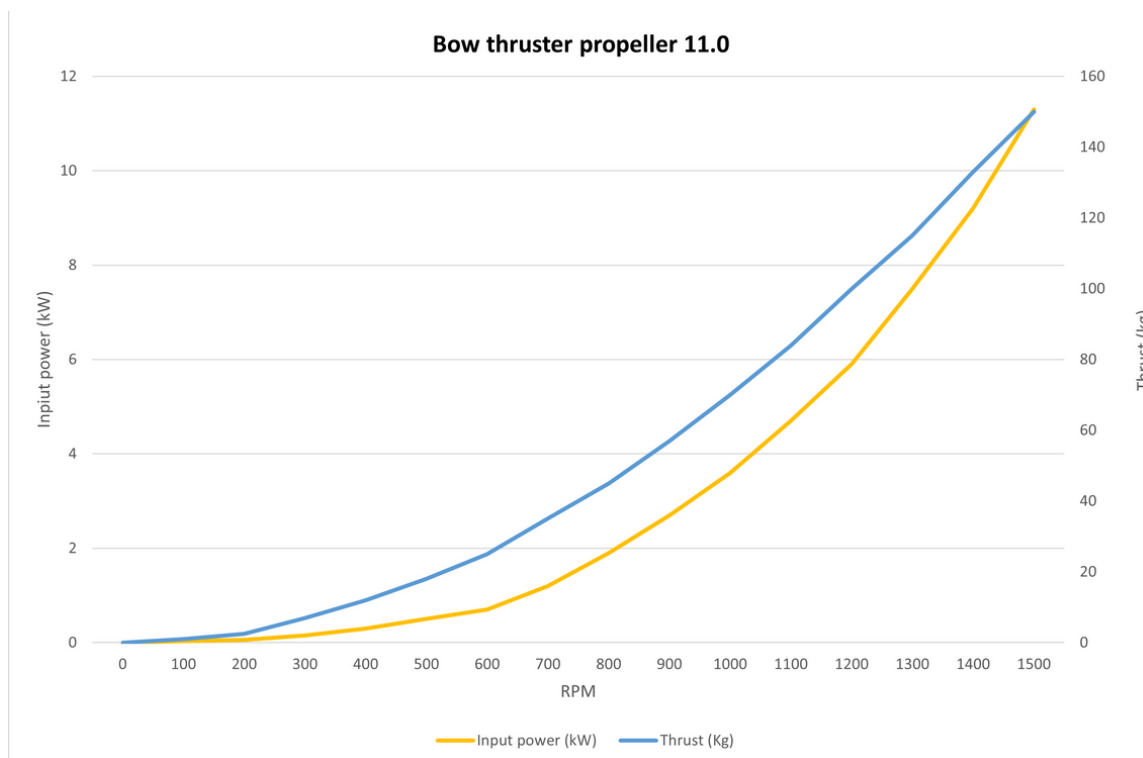

English

Power curves

Power curves

POD 0.5

Power curves

POD 3.0

Power curves

POD 3.0 - 24V

Power curves

POD 5.0

Power curves

POD 5.0 - 24V

Power curves

POD 11.0

Power curves

POD 15.0

Power curves

POD 25.0

Power curves

POD 30.0

Power curves

POD 50.0

RIM DRIVE TECHNOLOGY

**Uncompromised
Electric Motors**