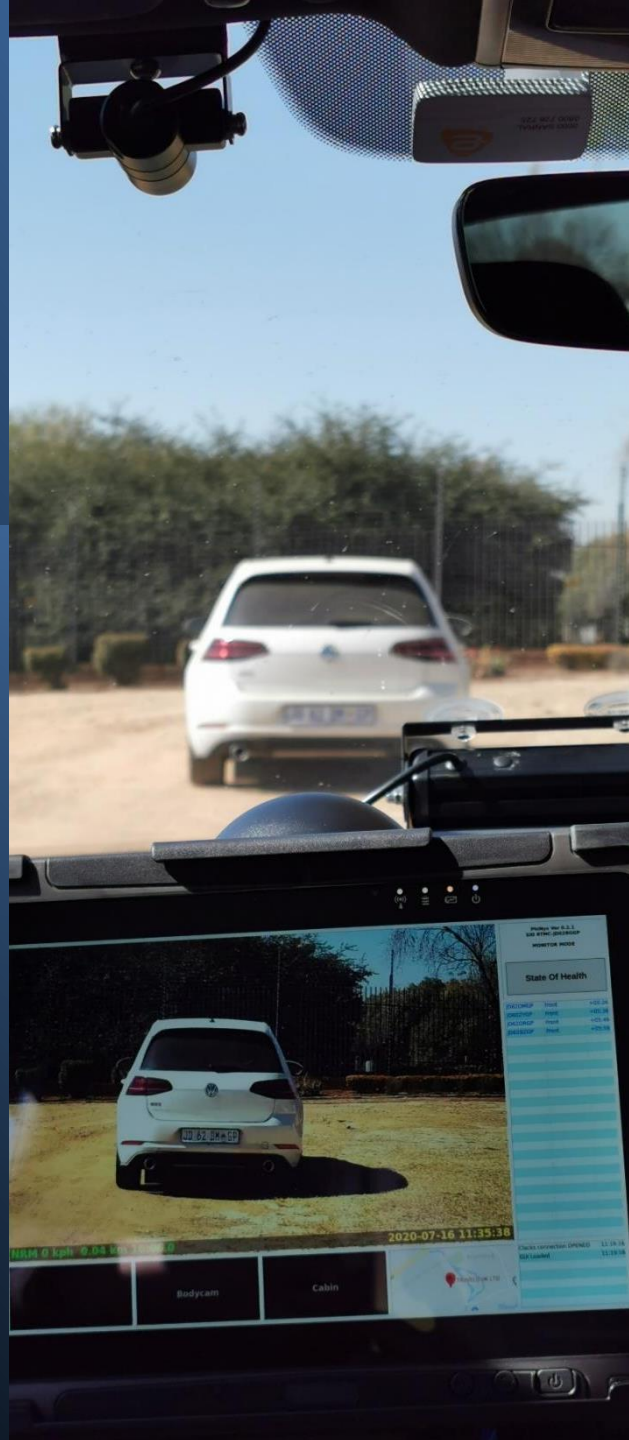

5-25 00:43:01 Camera Info.:Pinhole Car Plate:LK60AEW

H91

LTZ 1790

Timestamp

25 00:47:56 Camera Info.:Pinhole Car Plate:LTZ1790

Timestamp

VMS Lite installed in Police vehicle

note minaturised
bullet camera by
rear view mirror

**Supports multiple
form-factors and
mounting options**

**Van mount with or
without screen**

**Motorcycle
deployment**

RUGGED, FANLESS AND COMPACT RECORDING UNIT

EXTREMELY SMALL FOOTPRINT INSIDE VAN – NO SCREEN NECESSARY