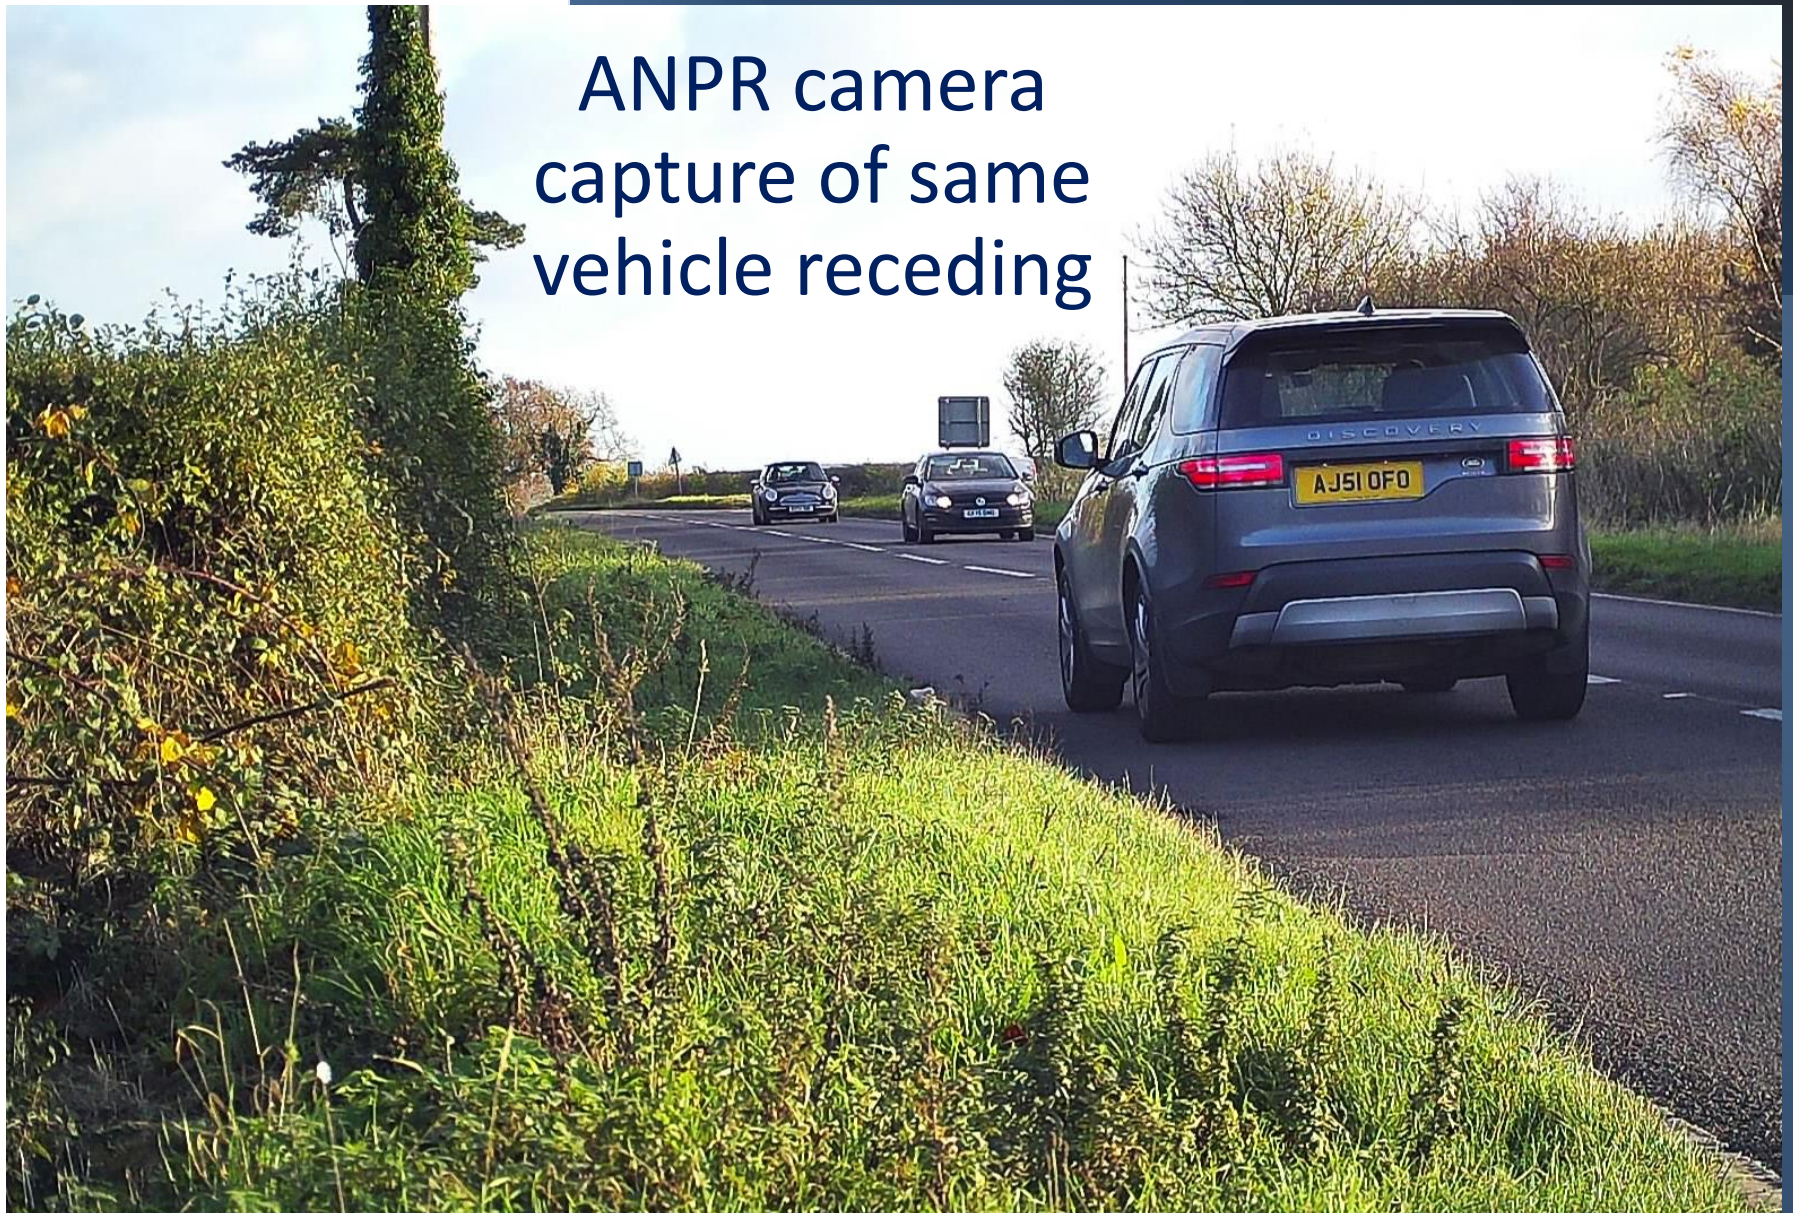

14:39:05 S/N: LE2515 Rec: 000315 User:001
11/22/2021 VM D1 ANPR

51_{mph}

LASERcam 4
capture of an
approaching
offence

248

C1

D=0269.6m

d= 27cm

ANPR camera capture of same vehicle receding