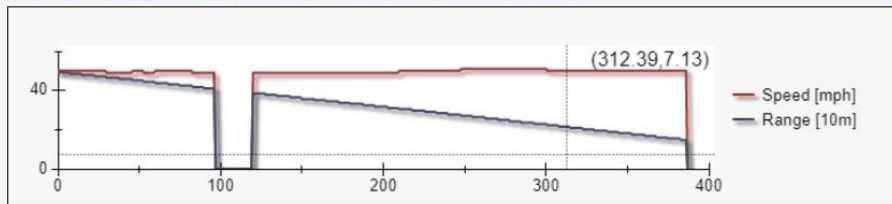

0% [3 / 426]
2021-11-22 ☐ Selected date only <All Sites> LC4 <All Units>

Time	File Name	Plate
14:38:55	LE2515_21112...	
14:38:55	Frame0000.jpg	
14:39:05	Frame0248.jpg	
14:39:08		AJ510FO
14:39:19		J16LDB

Detail **Audit**

Selected speed: 51 mph

Plate

☐ Clone ☐ Reject

Automatically paired within VMS for onward processing and export to StarTraq / EROS