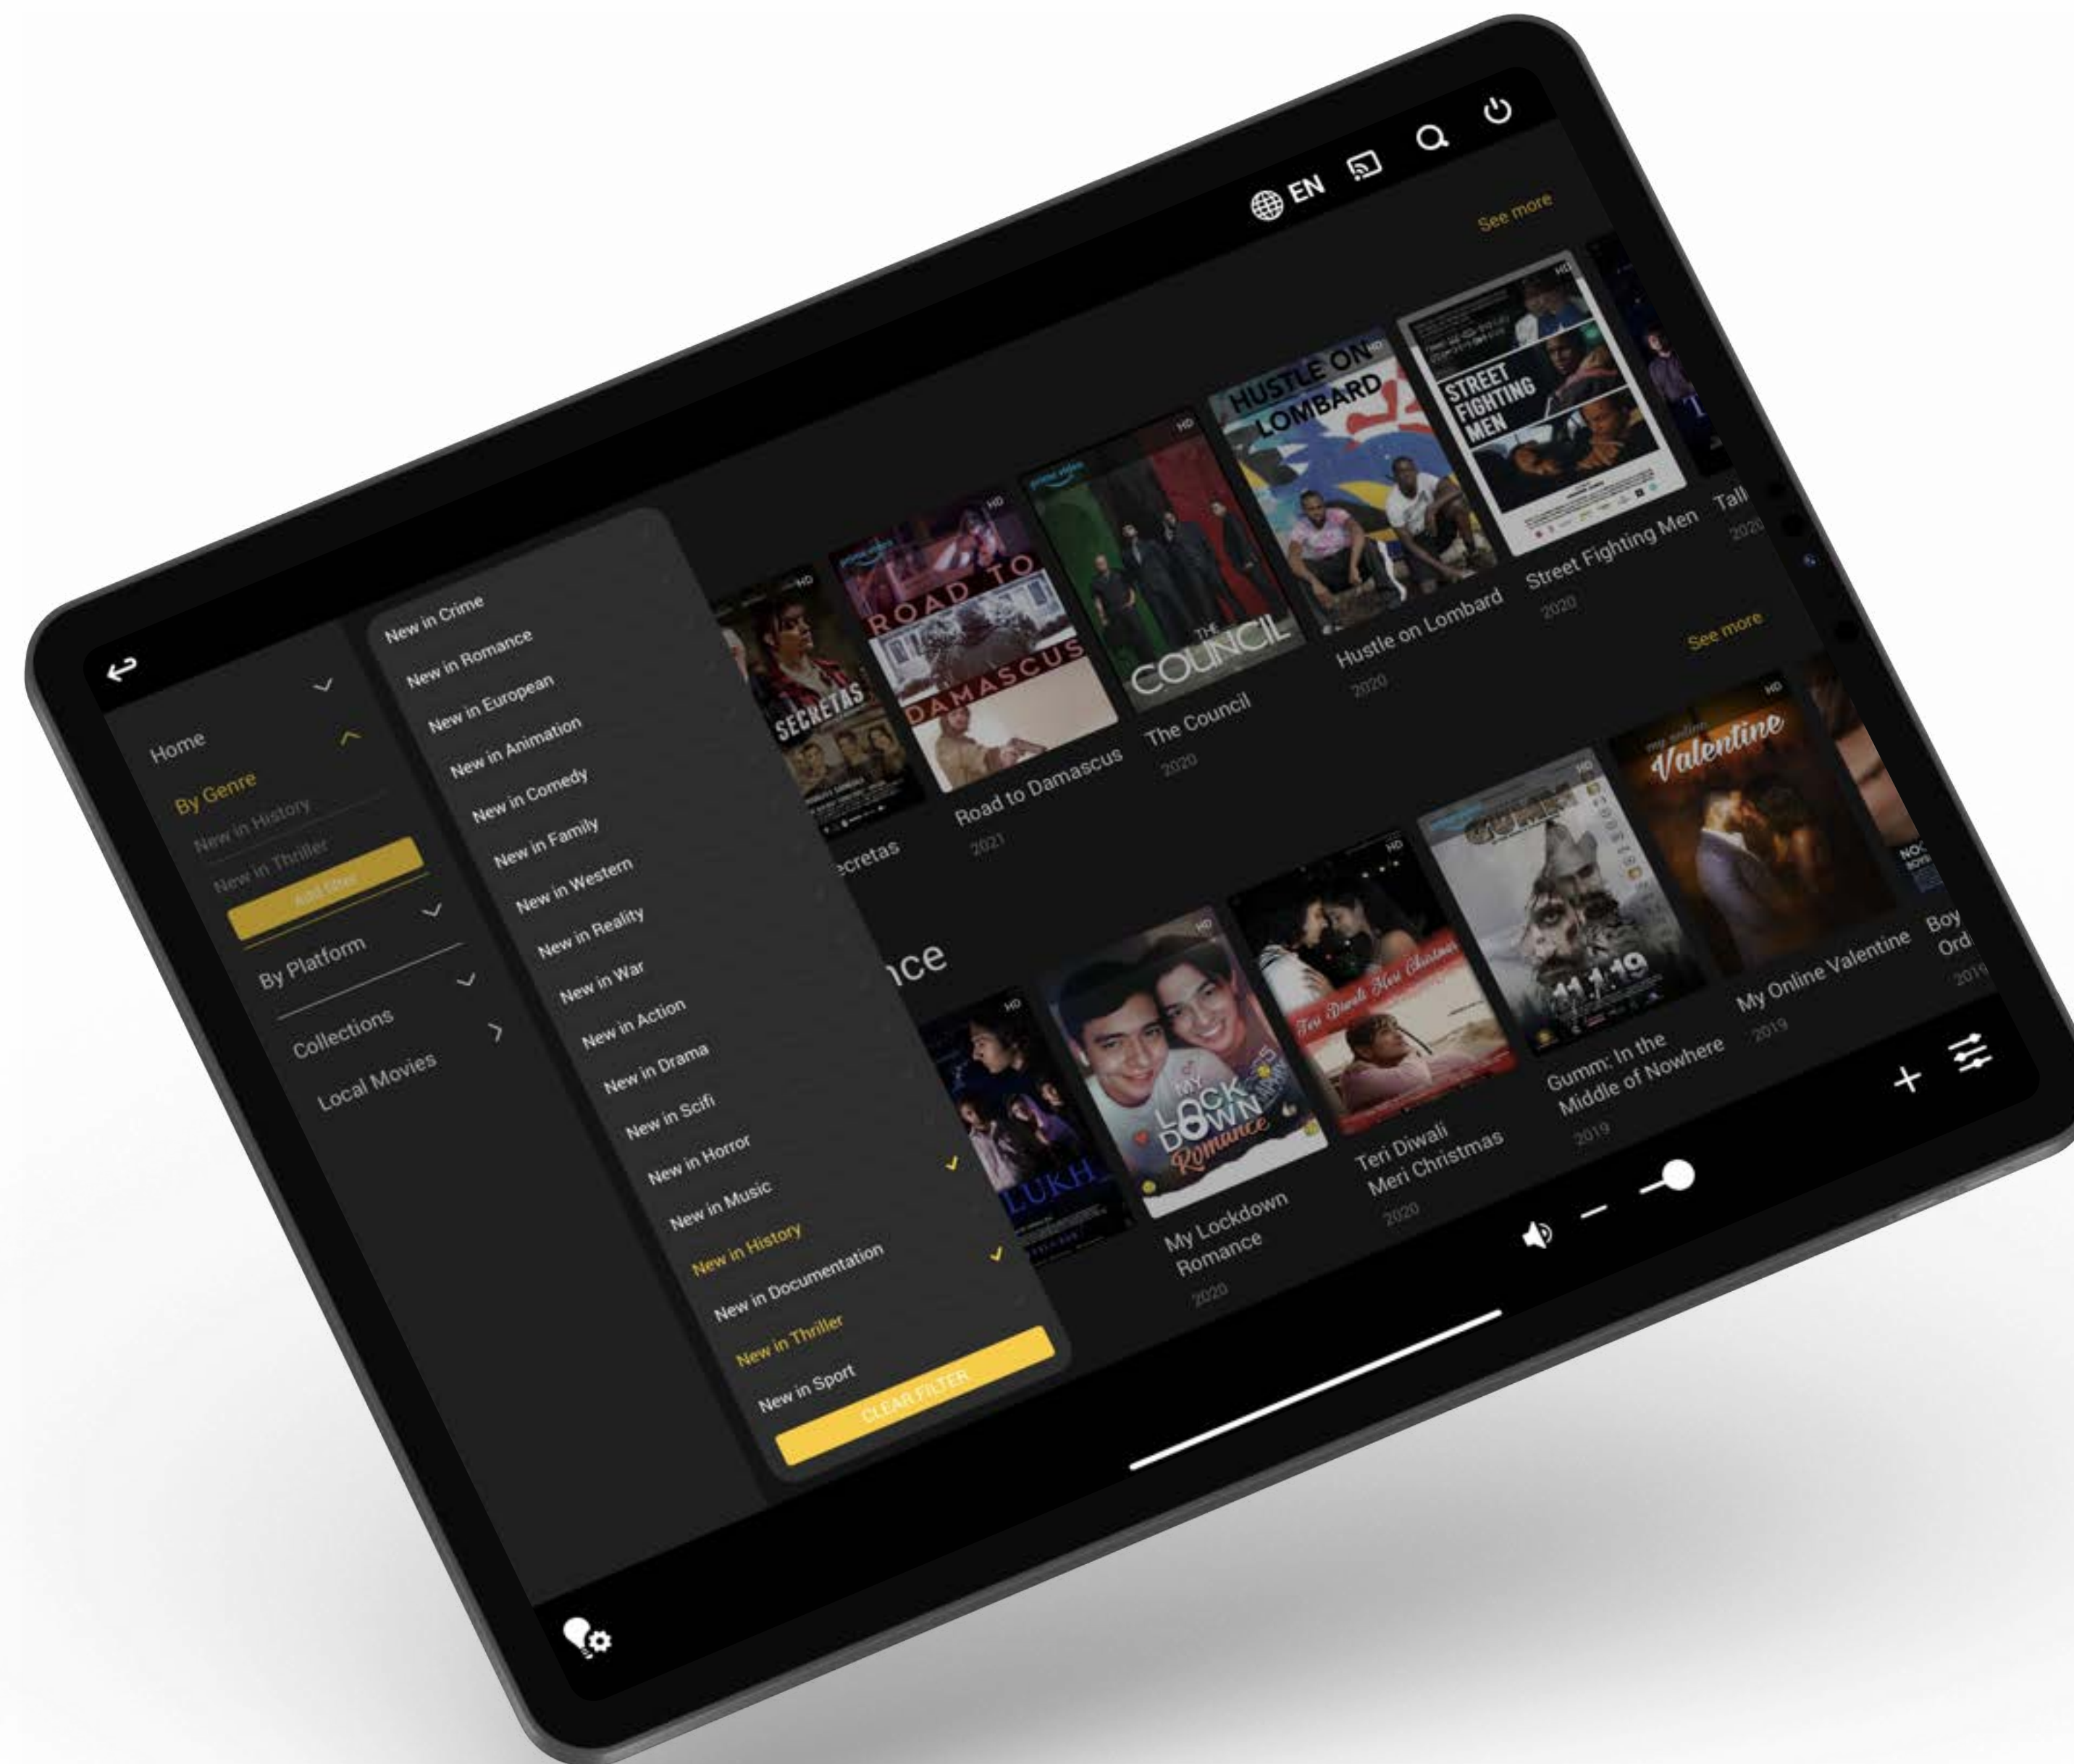

OMNIYON

INTUITIVE | COMPLETE | RELIABLE

Media Filters

Example of advanced filters for large databases.
All streaming libraries available.