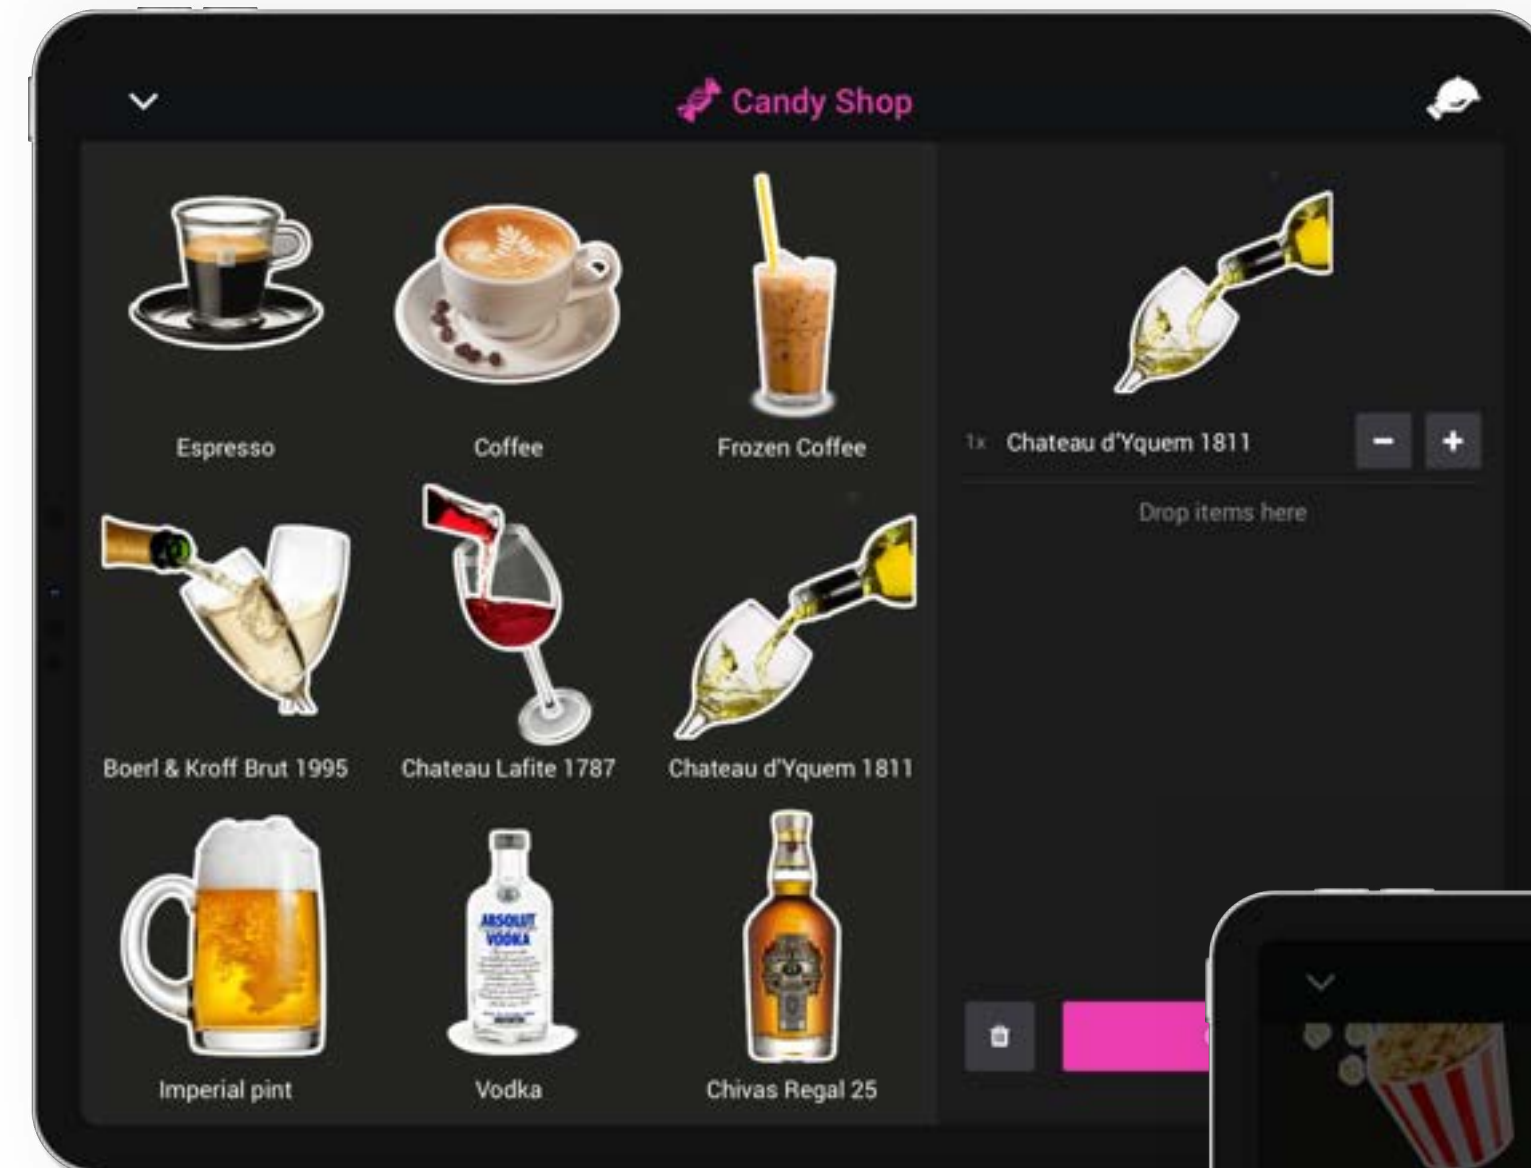

OMNIYON

INTUITIVE | COMPLETE | RELIABLE

Candy Shop

- Drag and drop custom designed items in your shopping bag.
- Send the crew personalized notes for your orders.