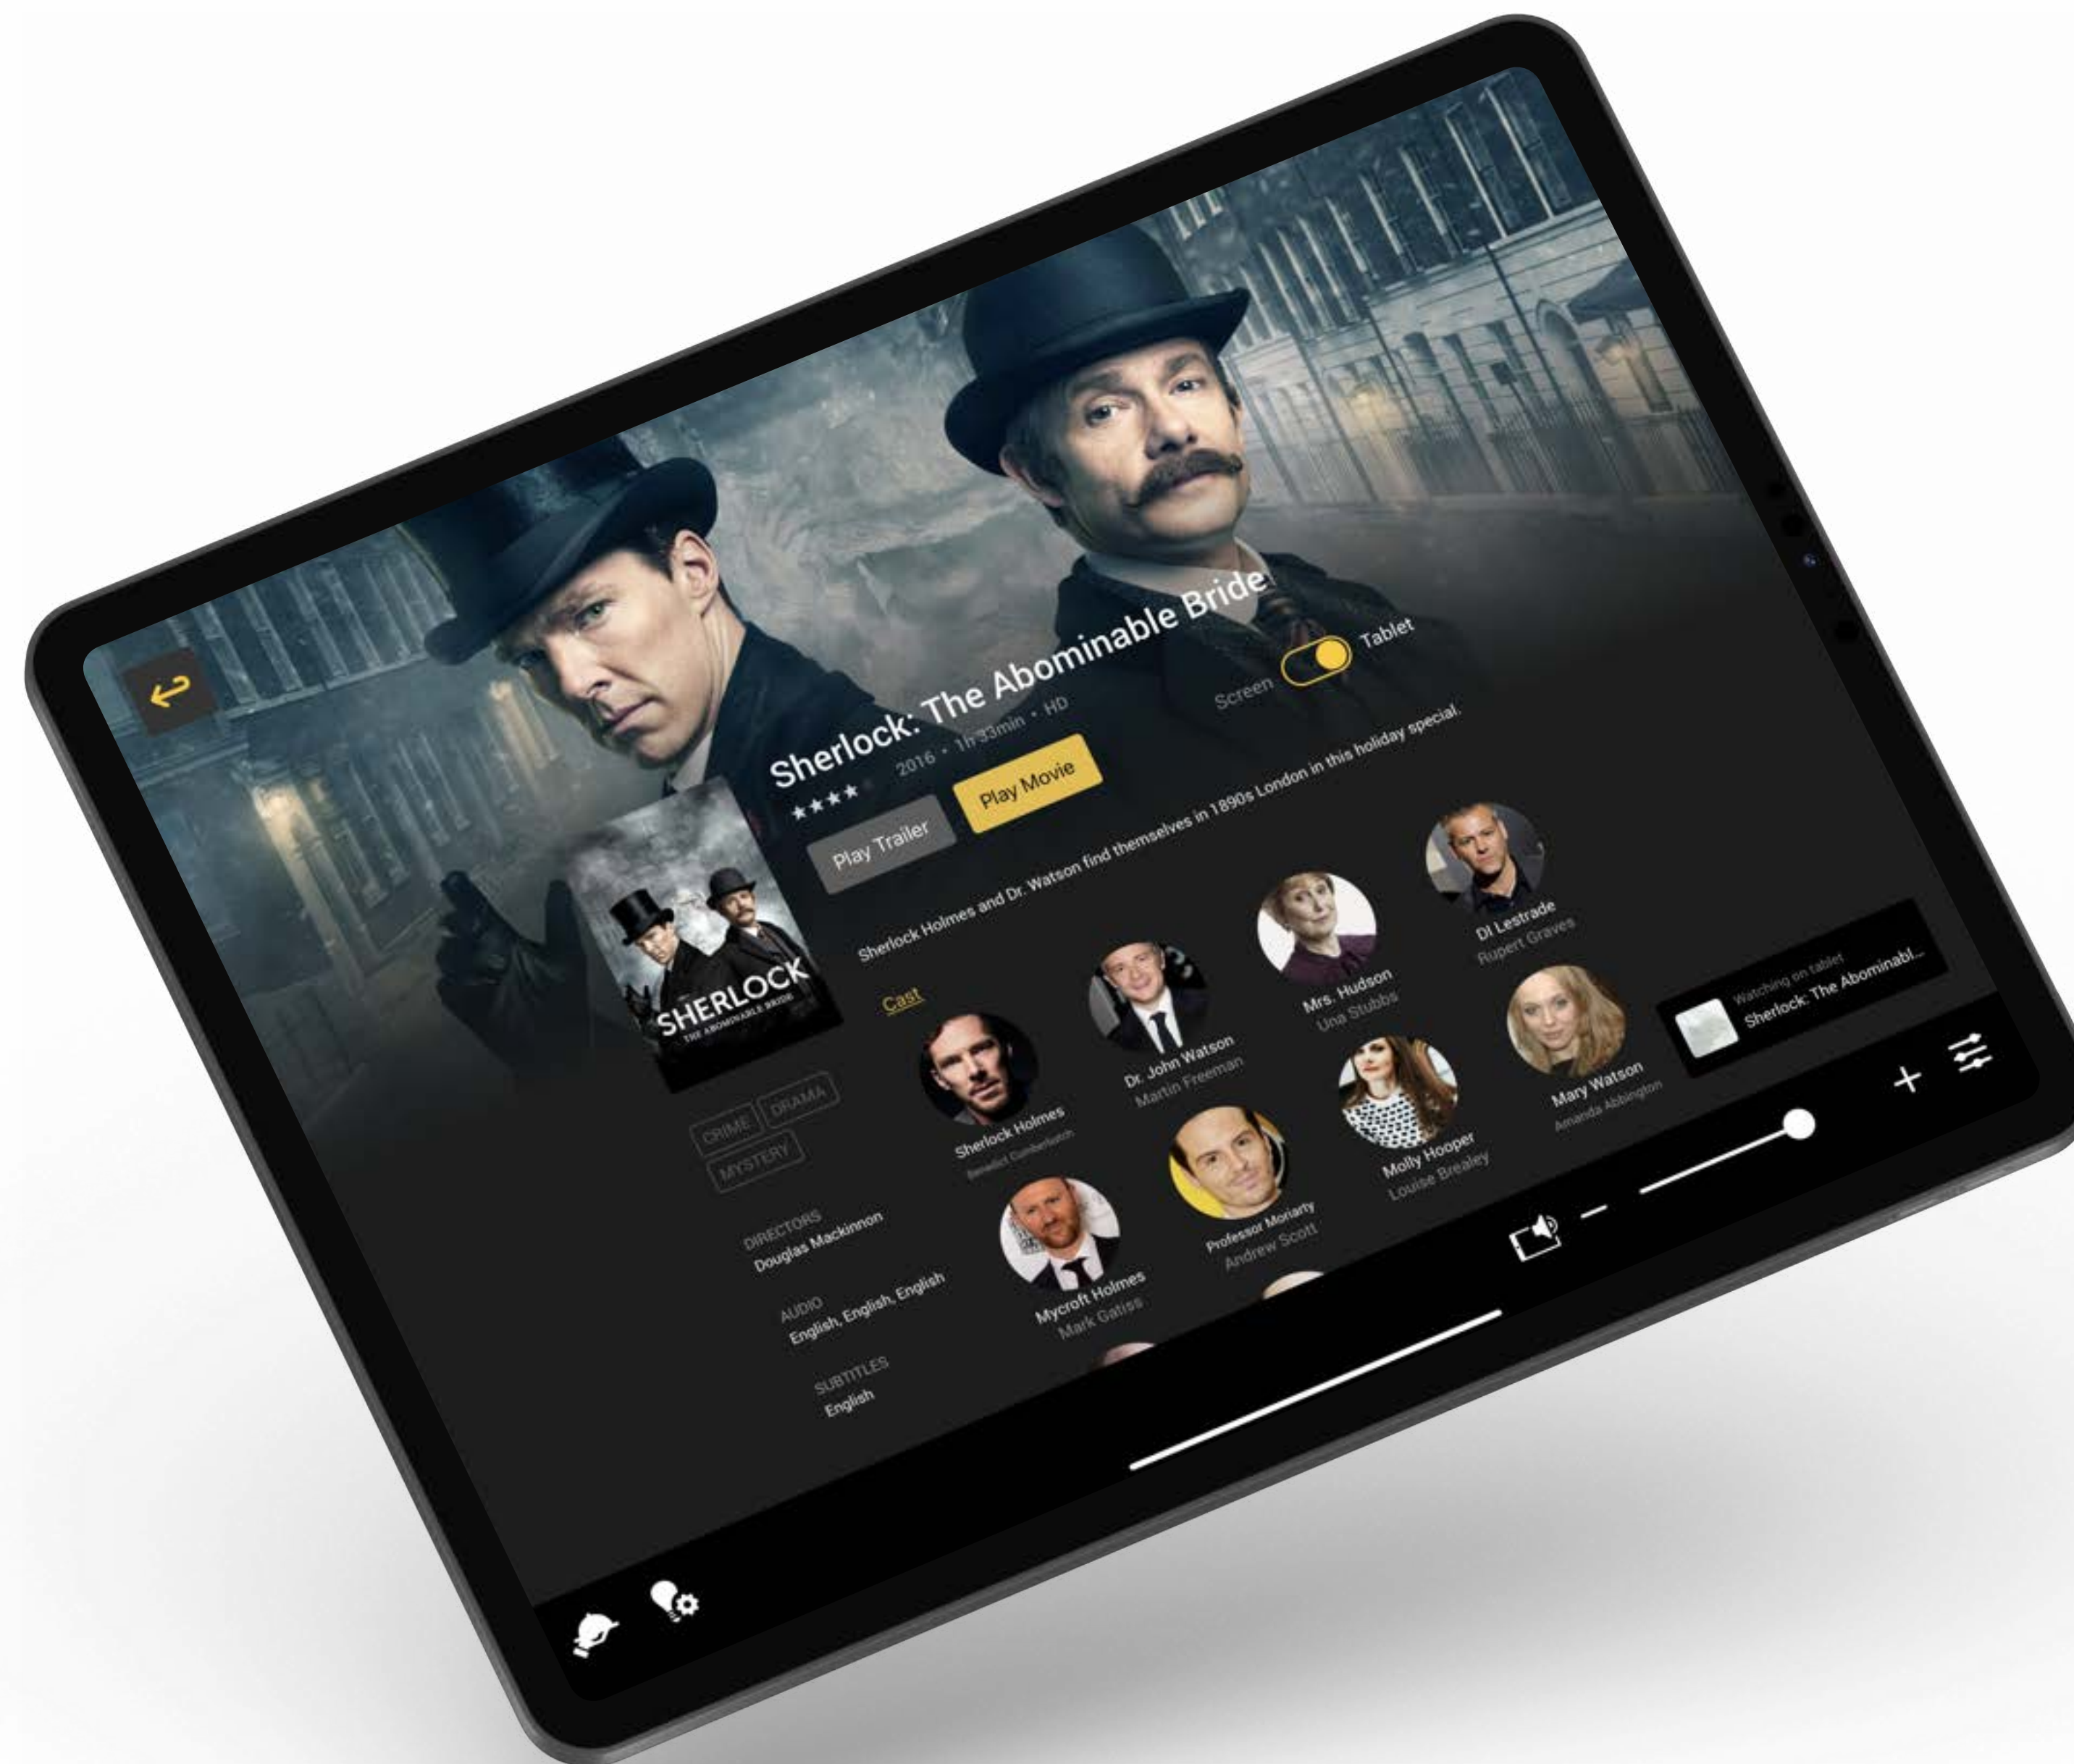

OMNIYON

INTUITIVE | COMPLETE | RELIABLE

Movie Selection

Cover art can be managed and approved in the OMNIYON Manager