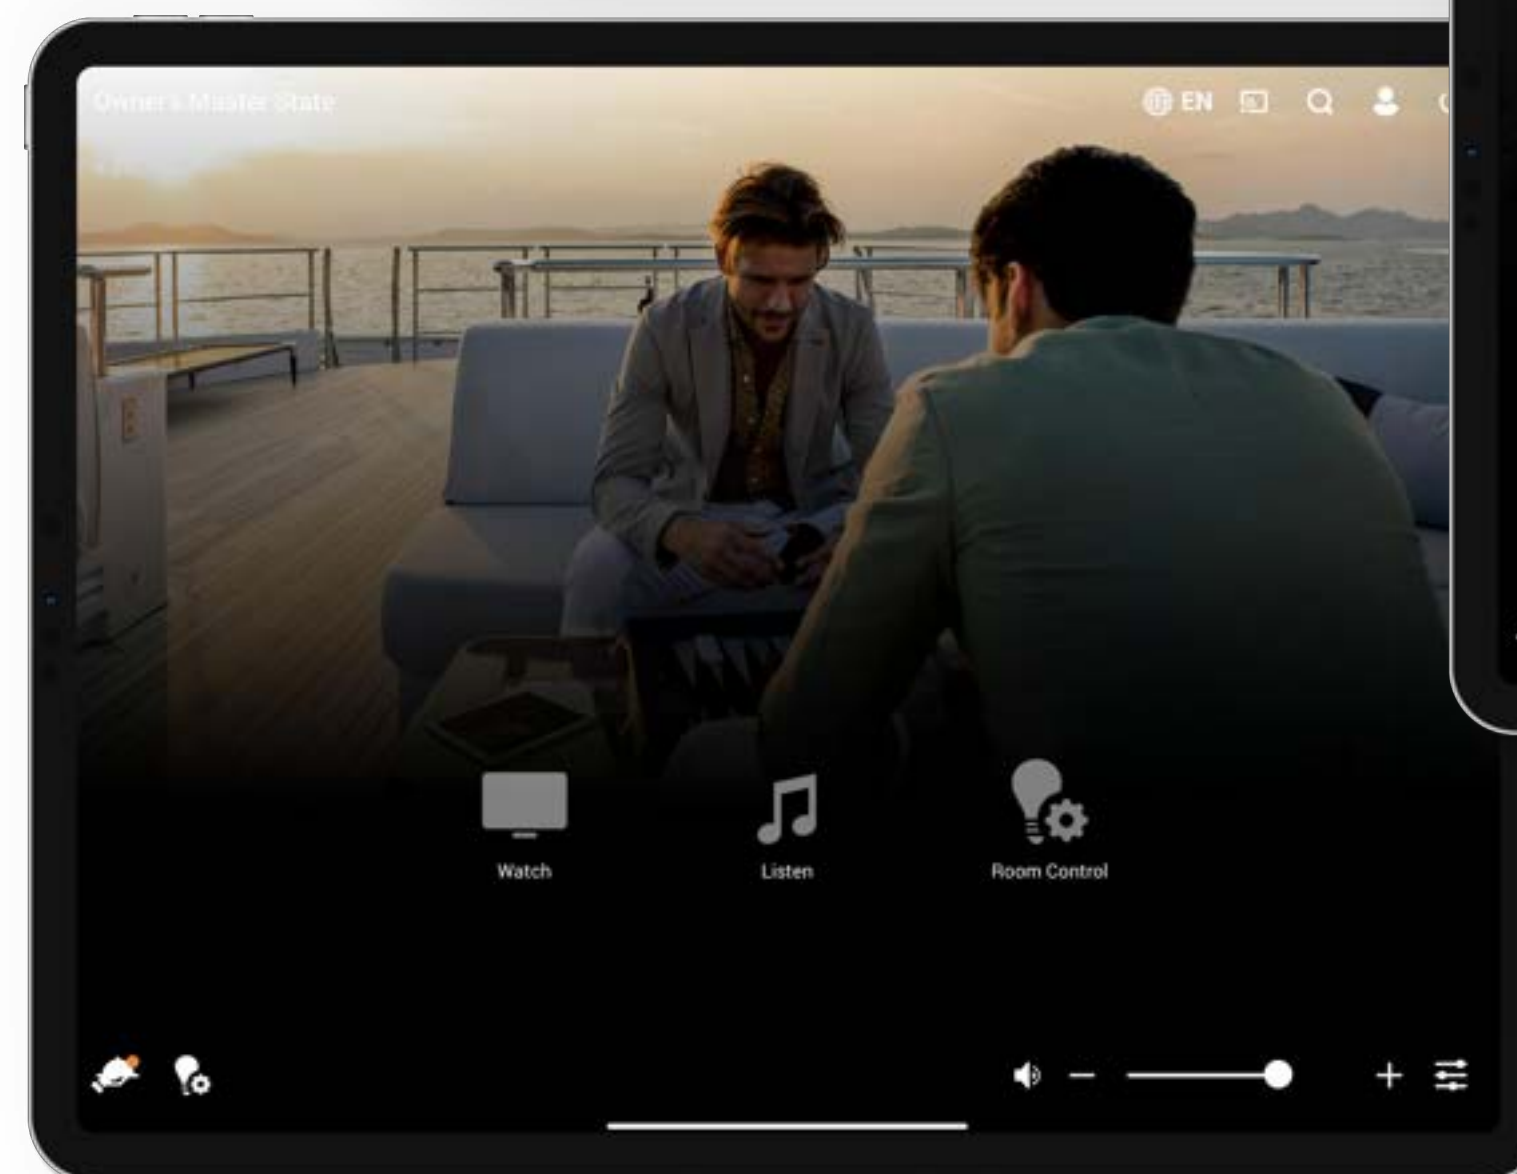

OMNIYON

INTUITIVE | COMPLETE | RELIABLE

GUI Configuration

Another example on how to configure the GUI

- Apple TV
- Chromecast
- CCTV
- HDMI input
- USB input
- Radio
- Xbox
- Infotainment, etc.