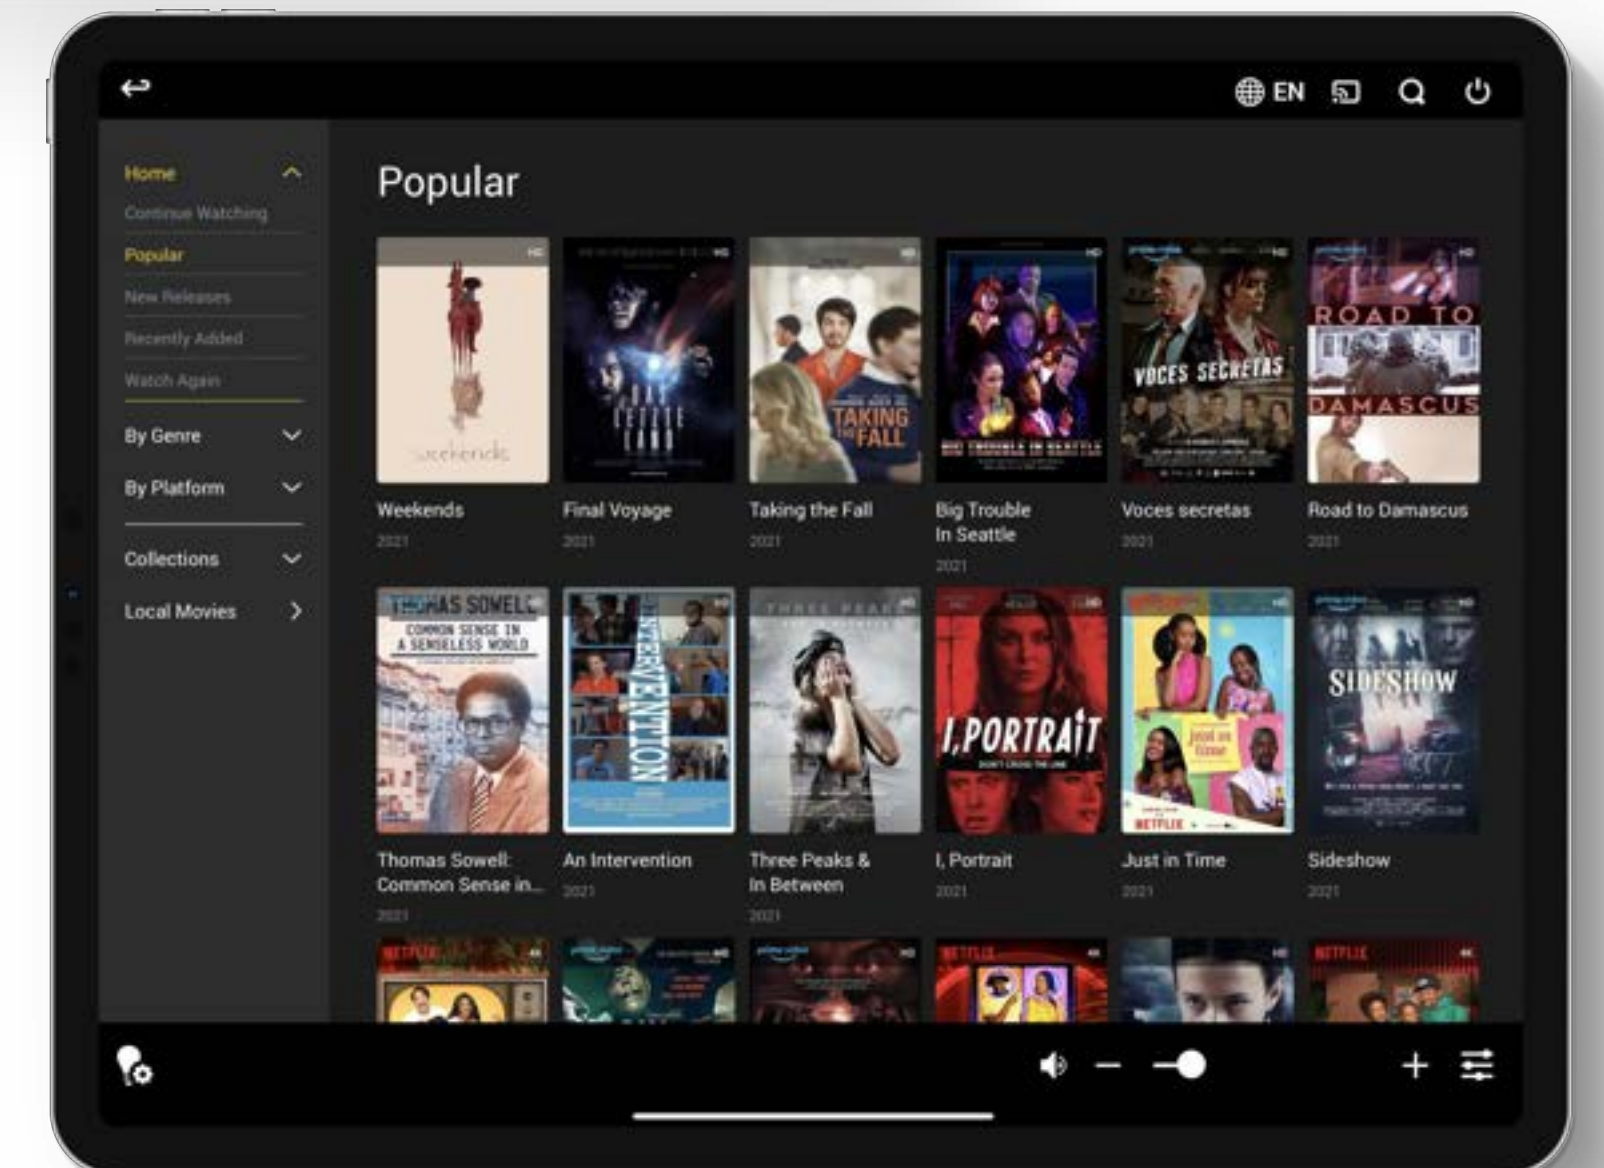

OMNIYON

INTUITIVE | COMPLETE | RELIABLE

Movies

All movies combined in 1 overview, with filters and smart search. Streaming media + local media