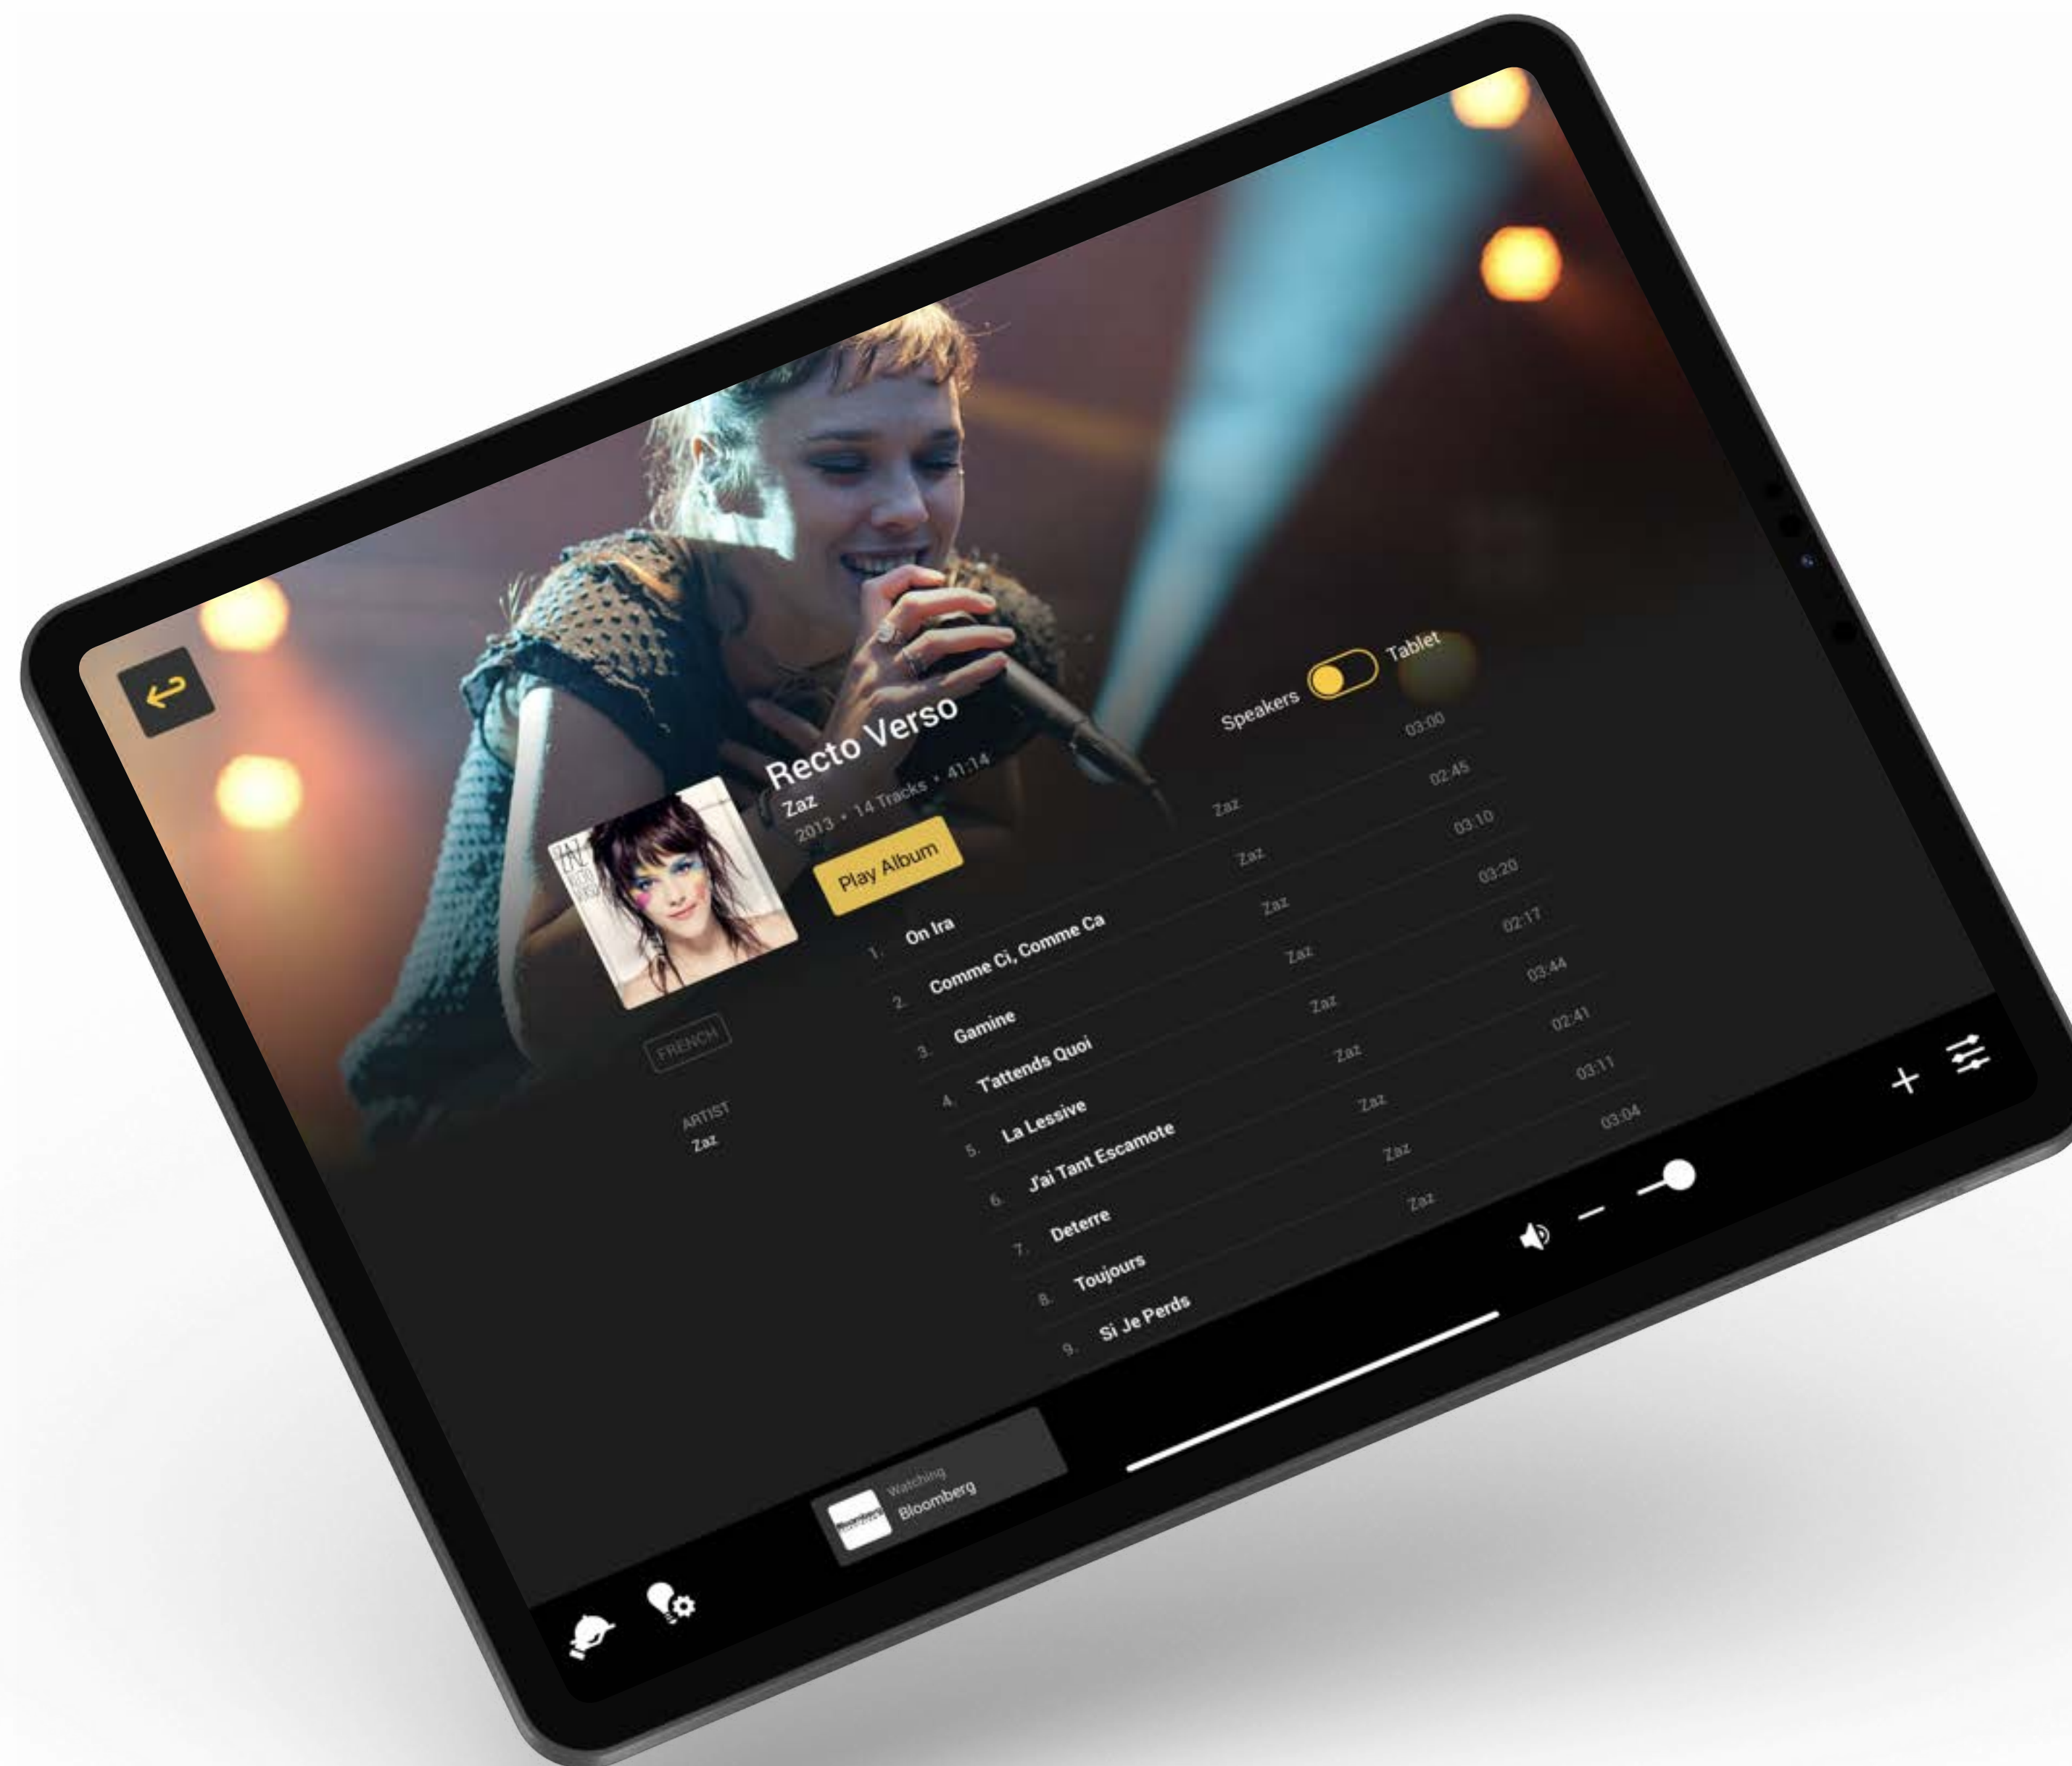

OMNIYON

INTUITIVE | COMPLETE | RELIABLE

Music

Streaming & local libraries