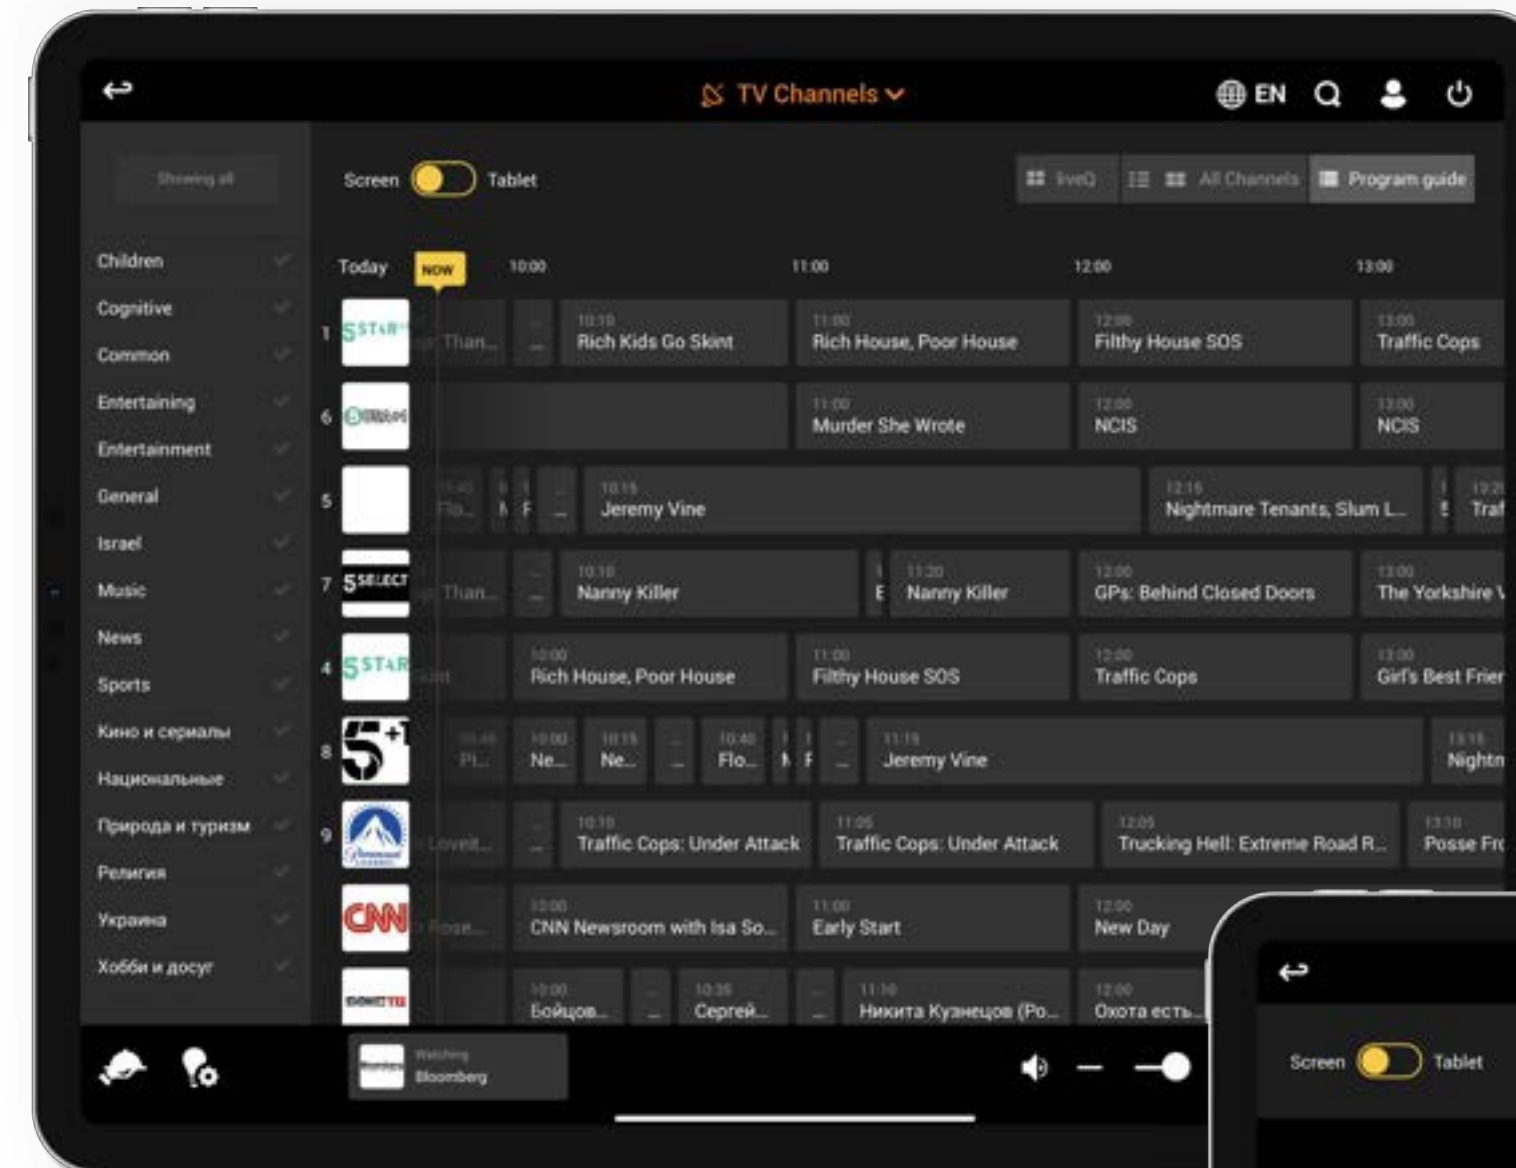

This can either be displayed in Landscape or Portrait mode.

OMNIYON

INTUITIVE | COMPLETE | RELIABLE

Live TV

Three ways to select a live TV channel.

All channels in 1 overview, regardless of the source.

Different profiles for different users can be configured.