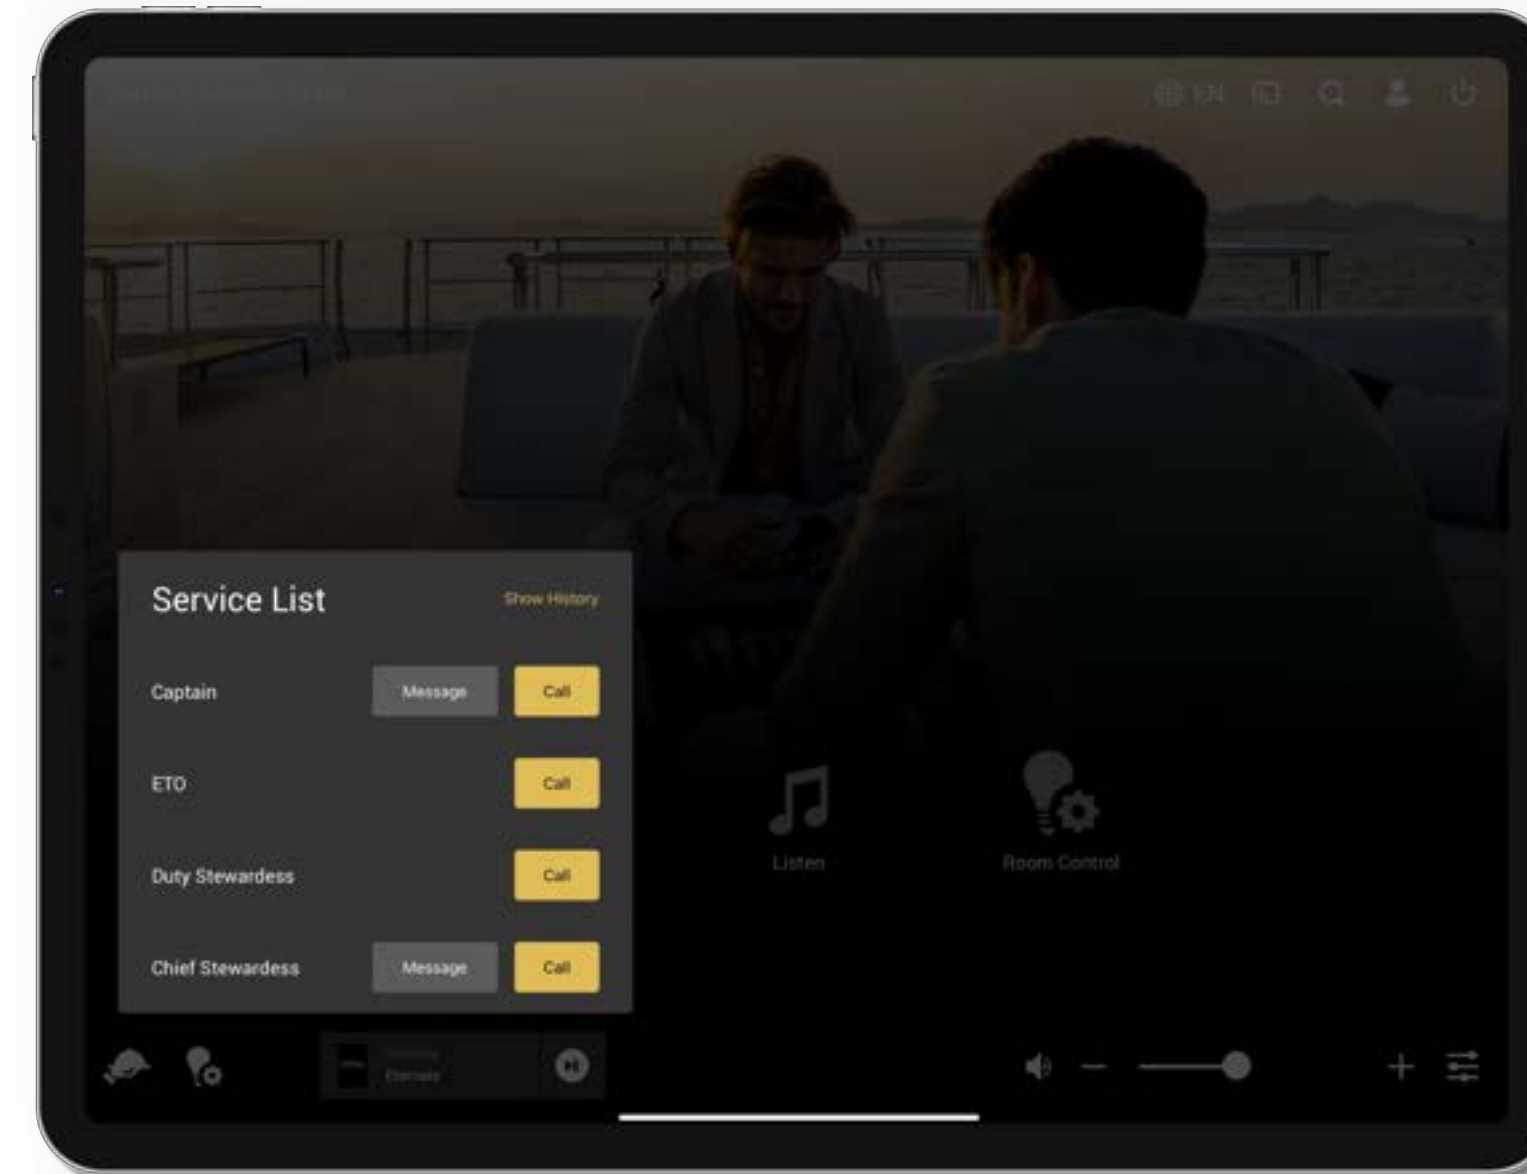

OMNIYON

INTUITIVE | COMPLETE | RELIABLE

Service Call

- Make service calls to different staff members in the system, with feedback on receipt and acceptance
- Send text messages to different staff members, with feedback on receipt and acceptance
- Available for iPhone and iPad for clients
- Available on iPads for staff

Integrations

- Two way integration with GEST service call system
- Two way integration with UHF radio system
- Two way integration with Cisco phone system