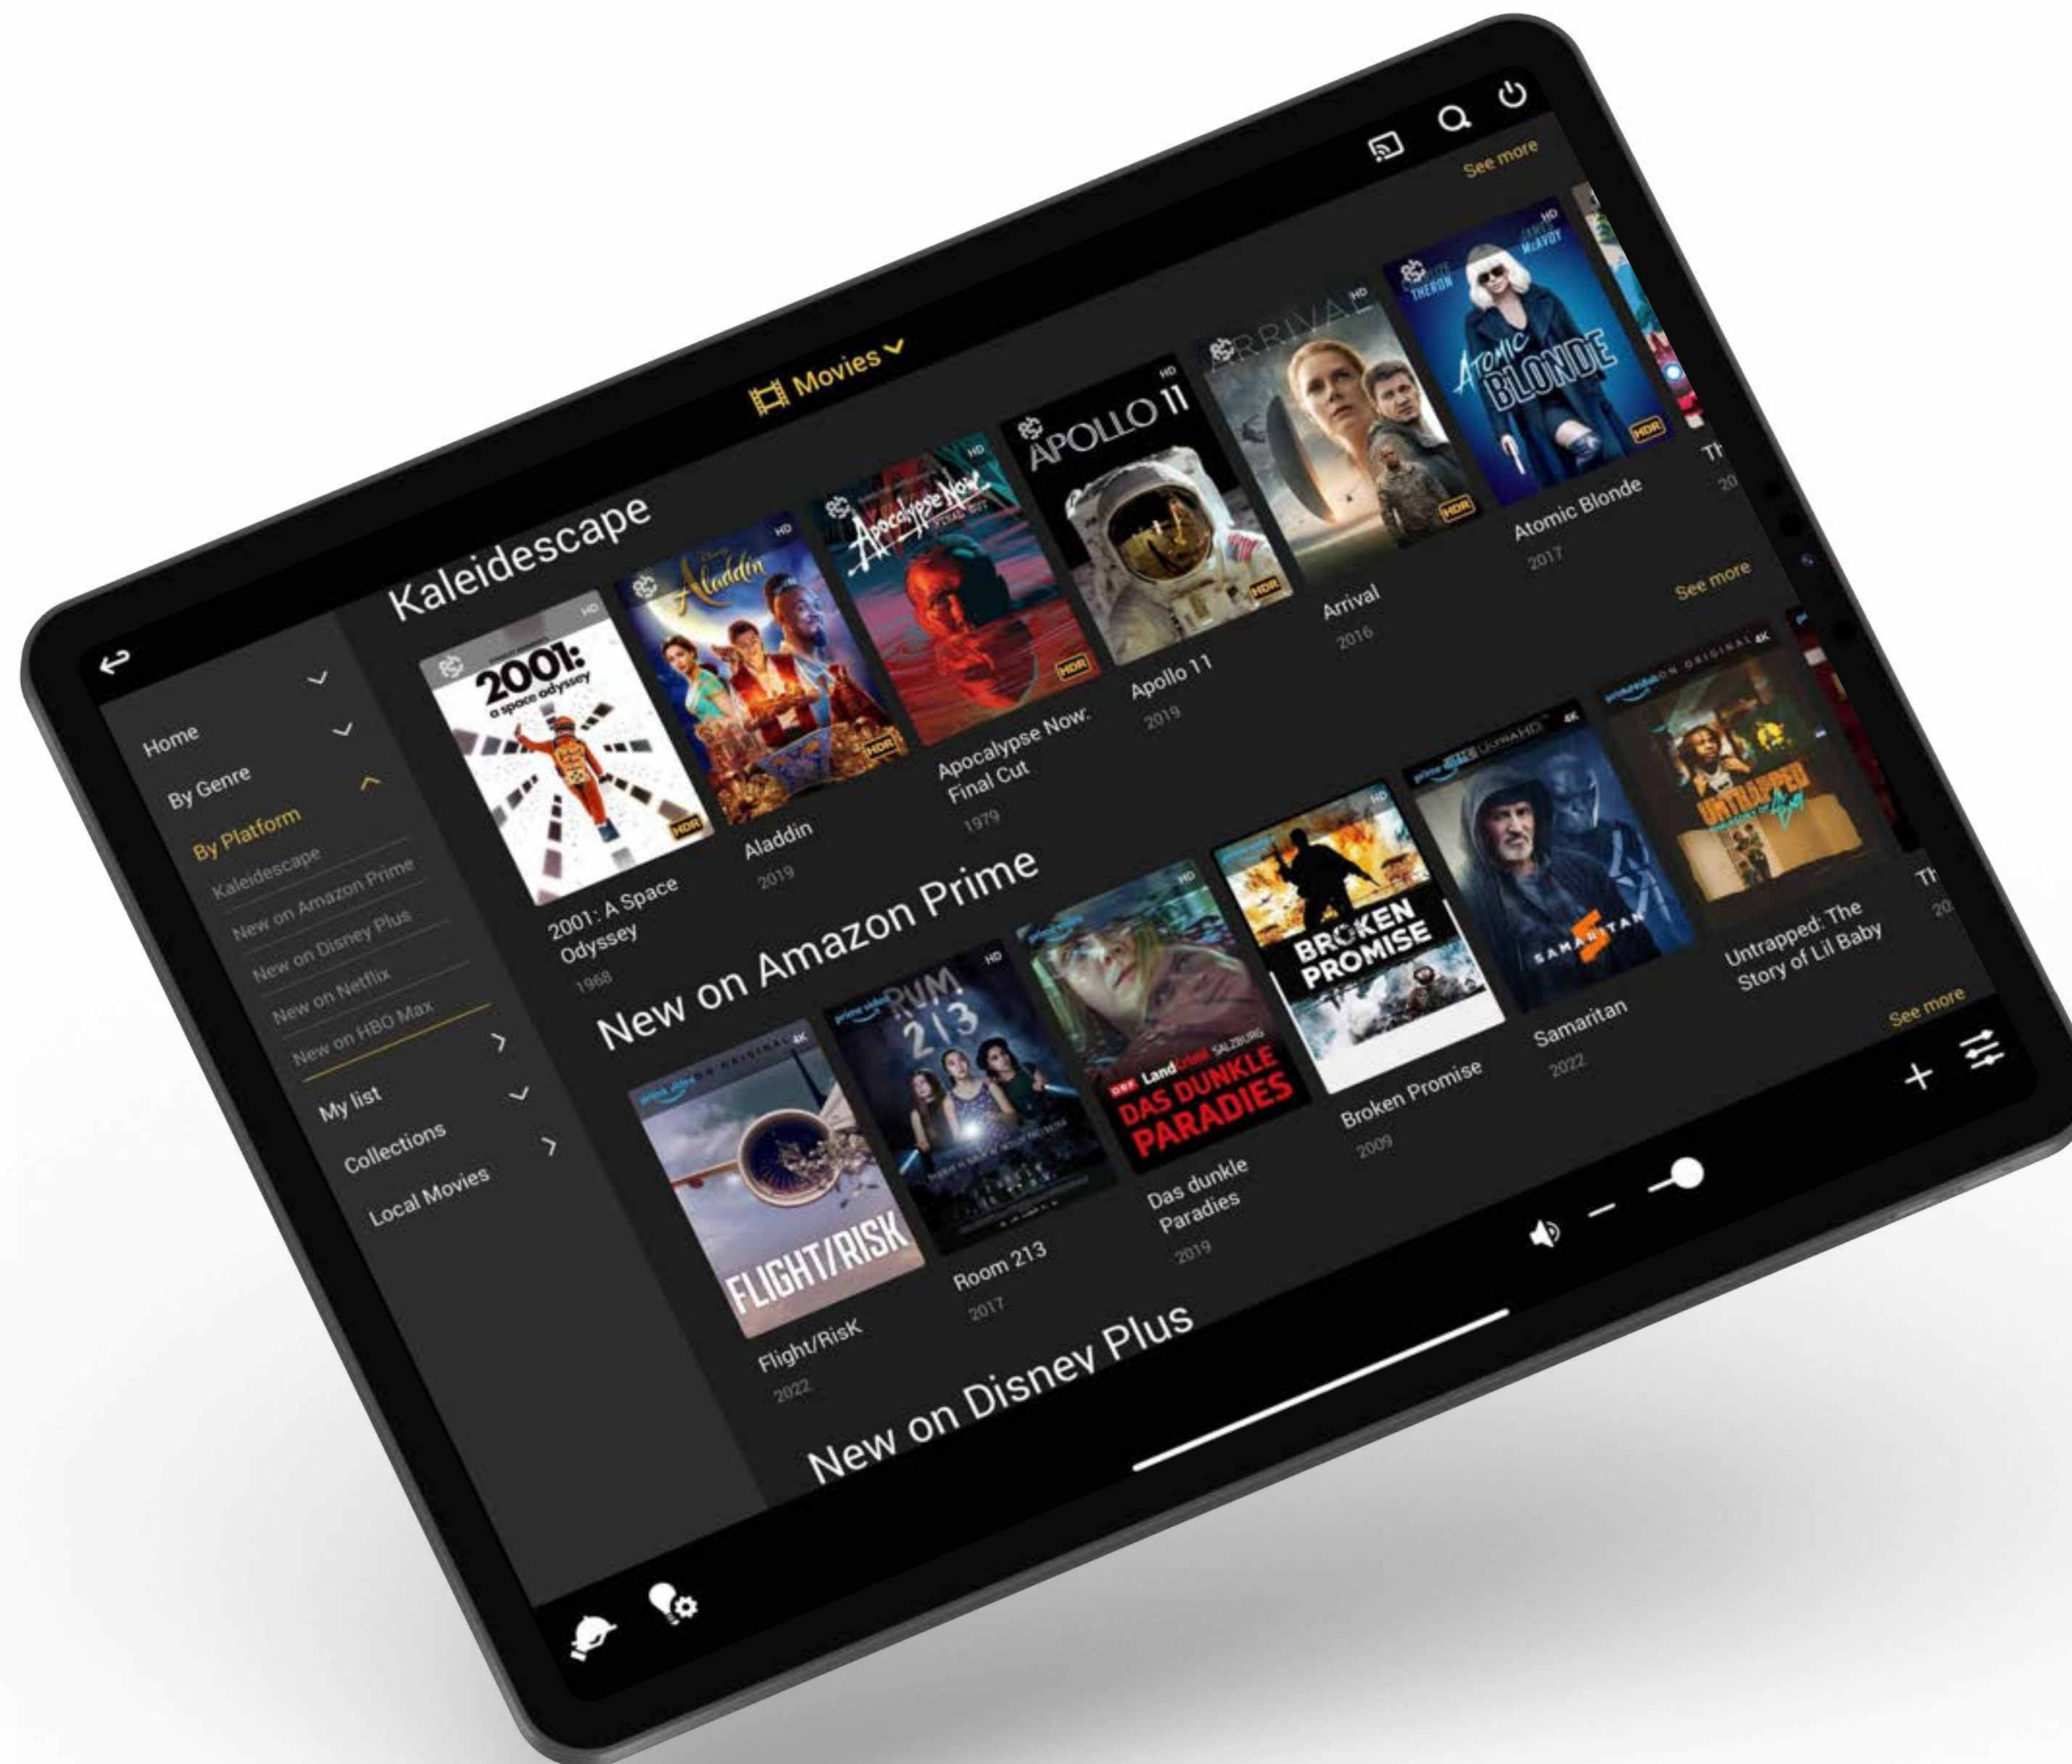

OMNIYON

INTUITIVE | COMPLETE | RELIABLE

Kaleidescape

With Kaleidescape integration with OMNIYON, you can integrate the Kaleidescape movies into the Omniyon interface.