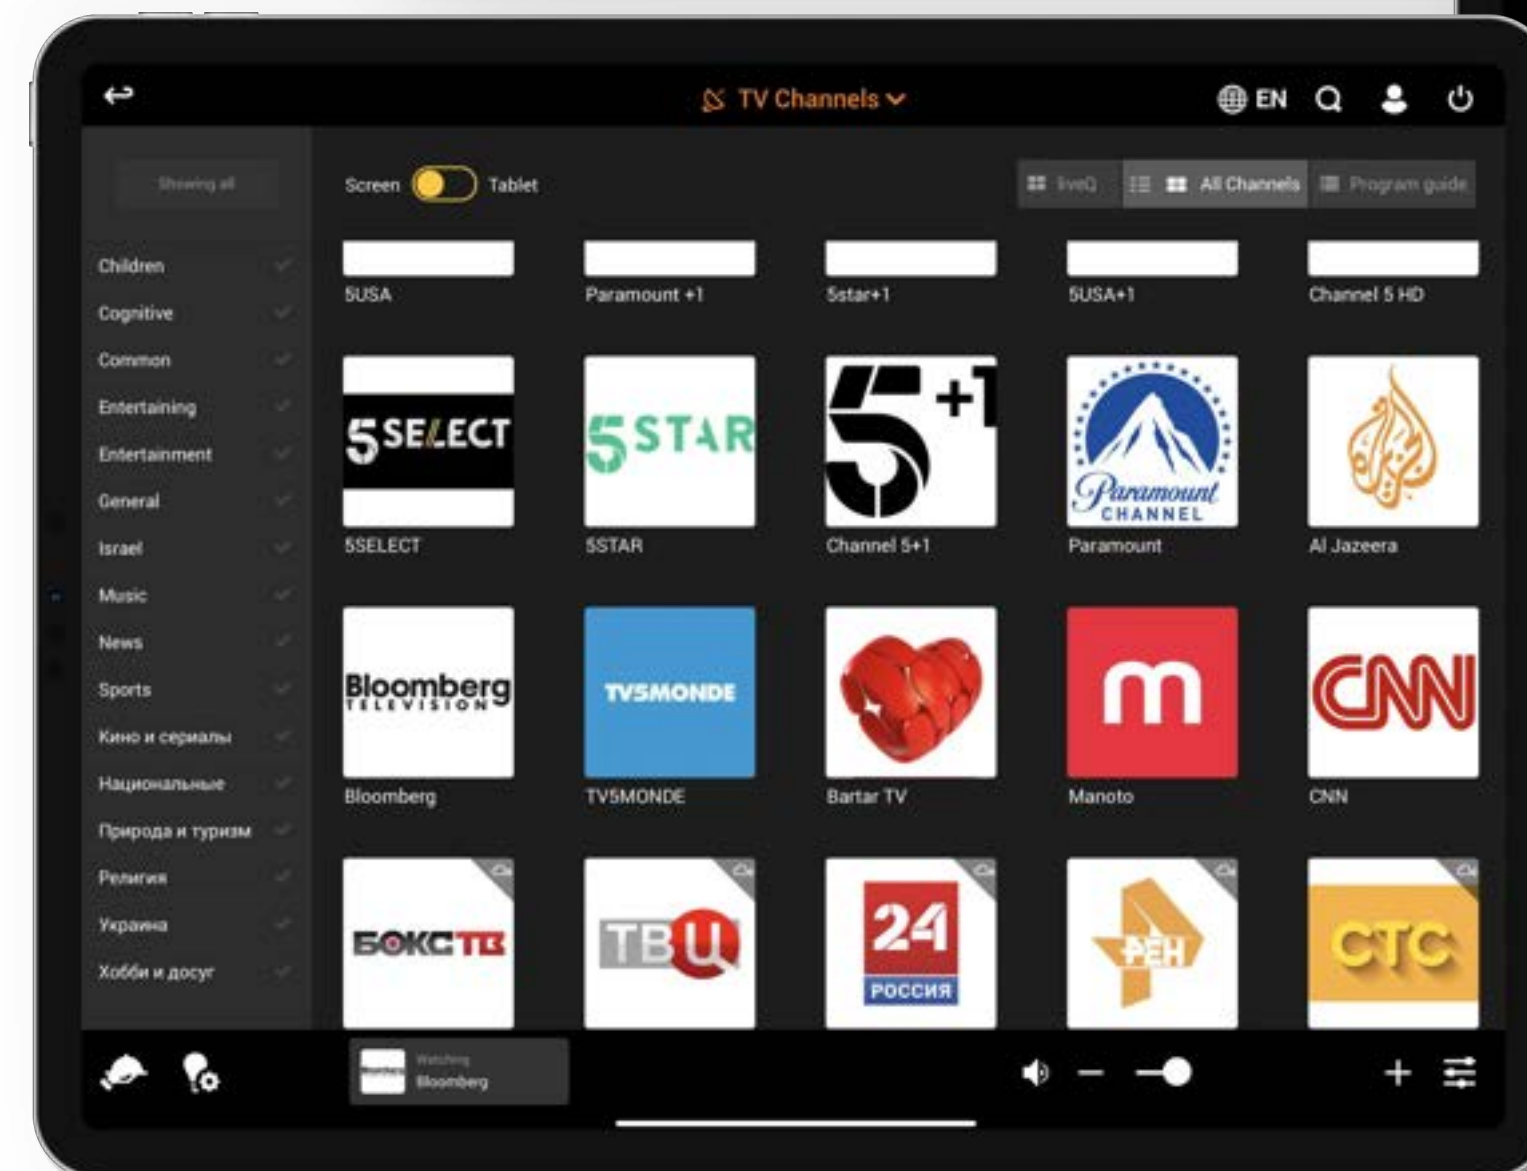

This can either be displayed in Landscape or Portrait mode.

OMNIYON

INTUITIVE | COMPLETE | RELIABLE

Live TV

Three ways to select a live TV channel.

All channels in 1 overview, regardless of the source.

Different profiles for different users can be configured.

OMNIYON

INTUITIVE | COMPLETE | RELIABLE

Movies

All movies combined in 1 overview, with filters and smart search. Streaming media + local media

OMNIYON

INTUITIVE | COMPLETE | RELIABLE

Movie Info

Cover art and movie information