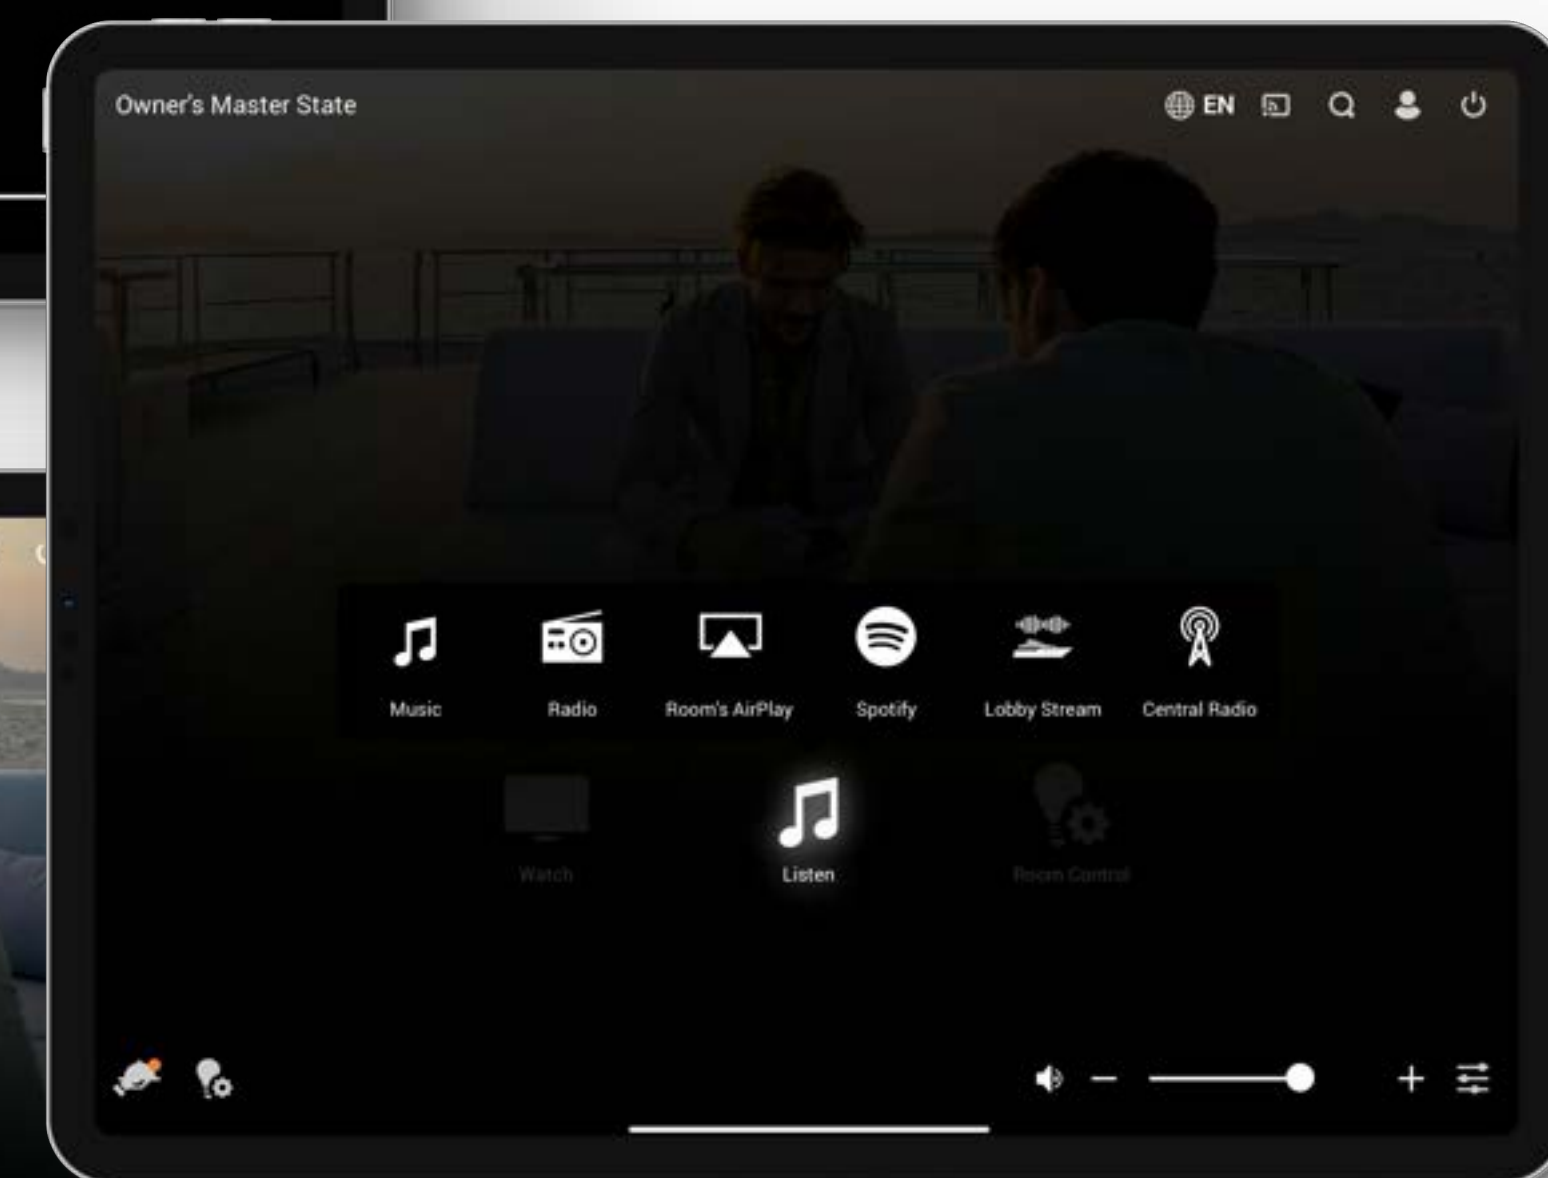

- Apple TV
- Chromecast
- CCTV
- HDMI input
- USB input
- Radio
- Xbox
- Infotainment, etc.

OMNIYON

INTUITIVE | COMPLETE | RELIABLE

Portrait mode

With Portrait mode you can change your OMNIYON iPad application's orientation.