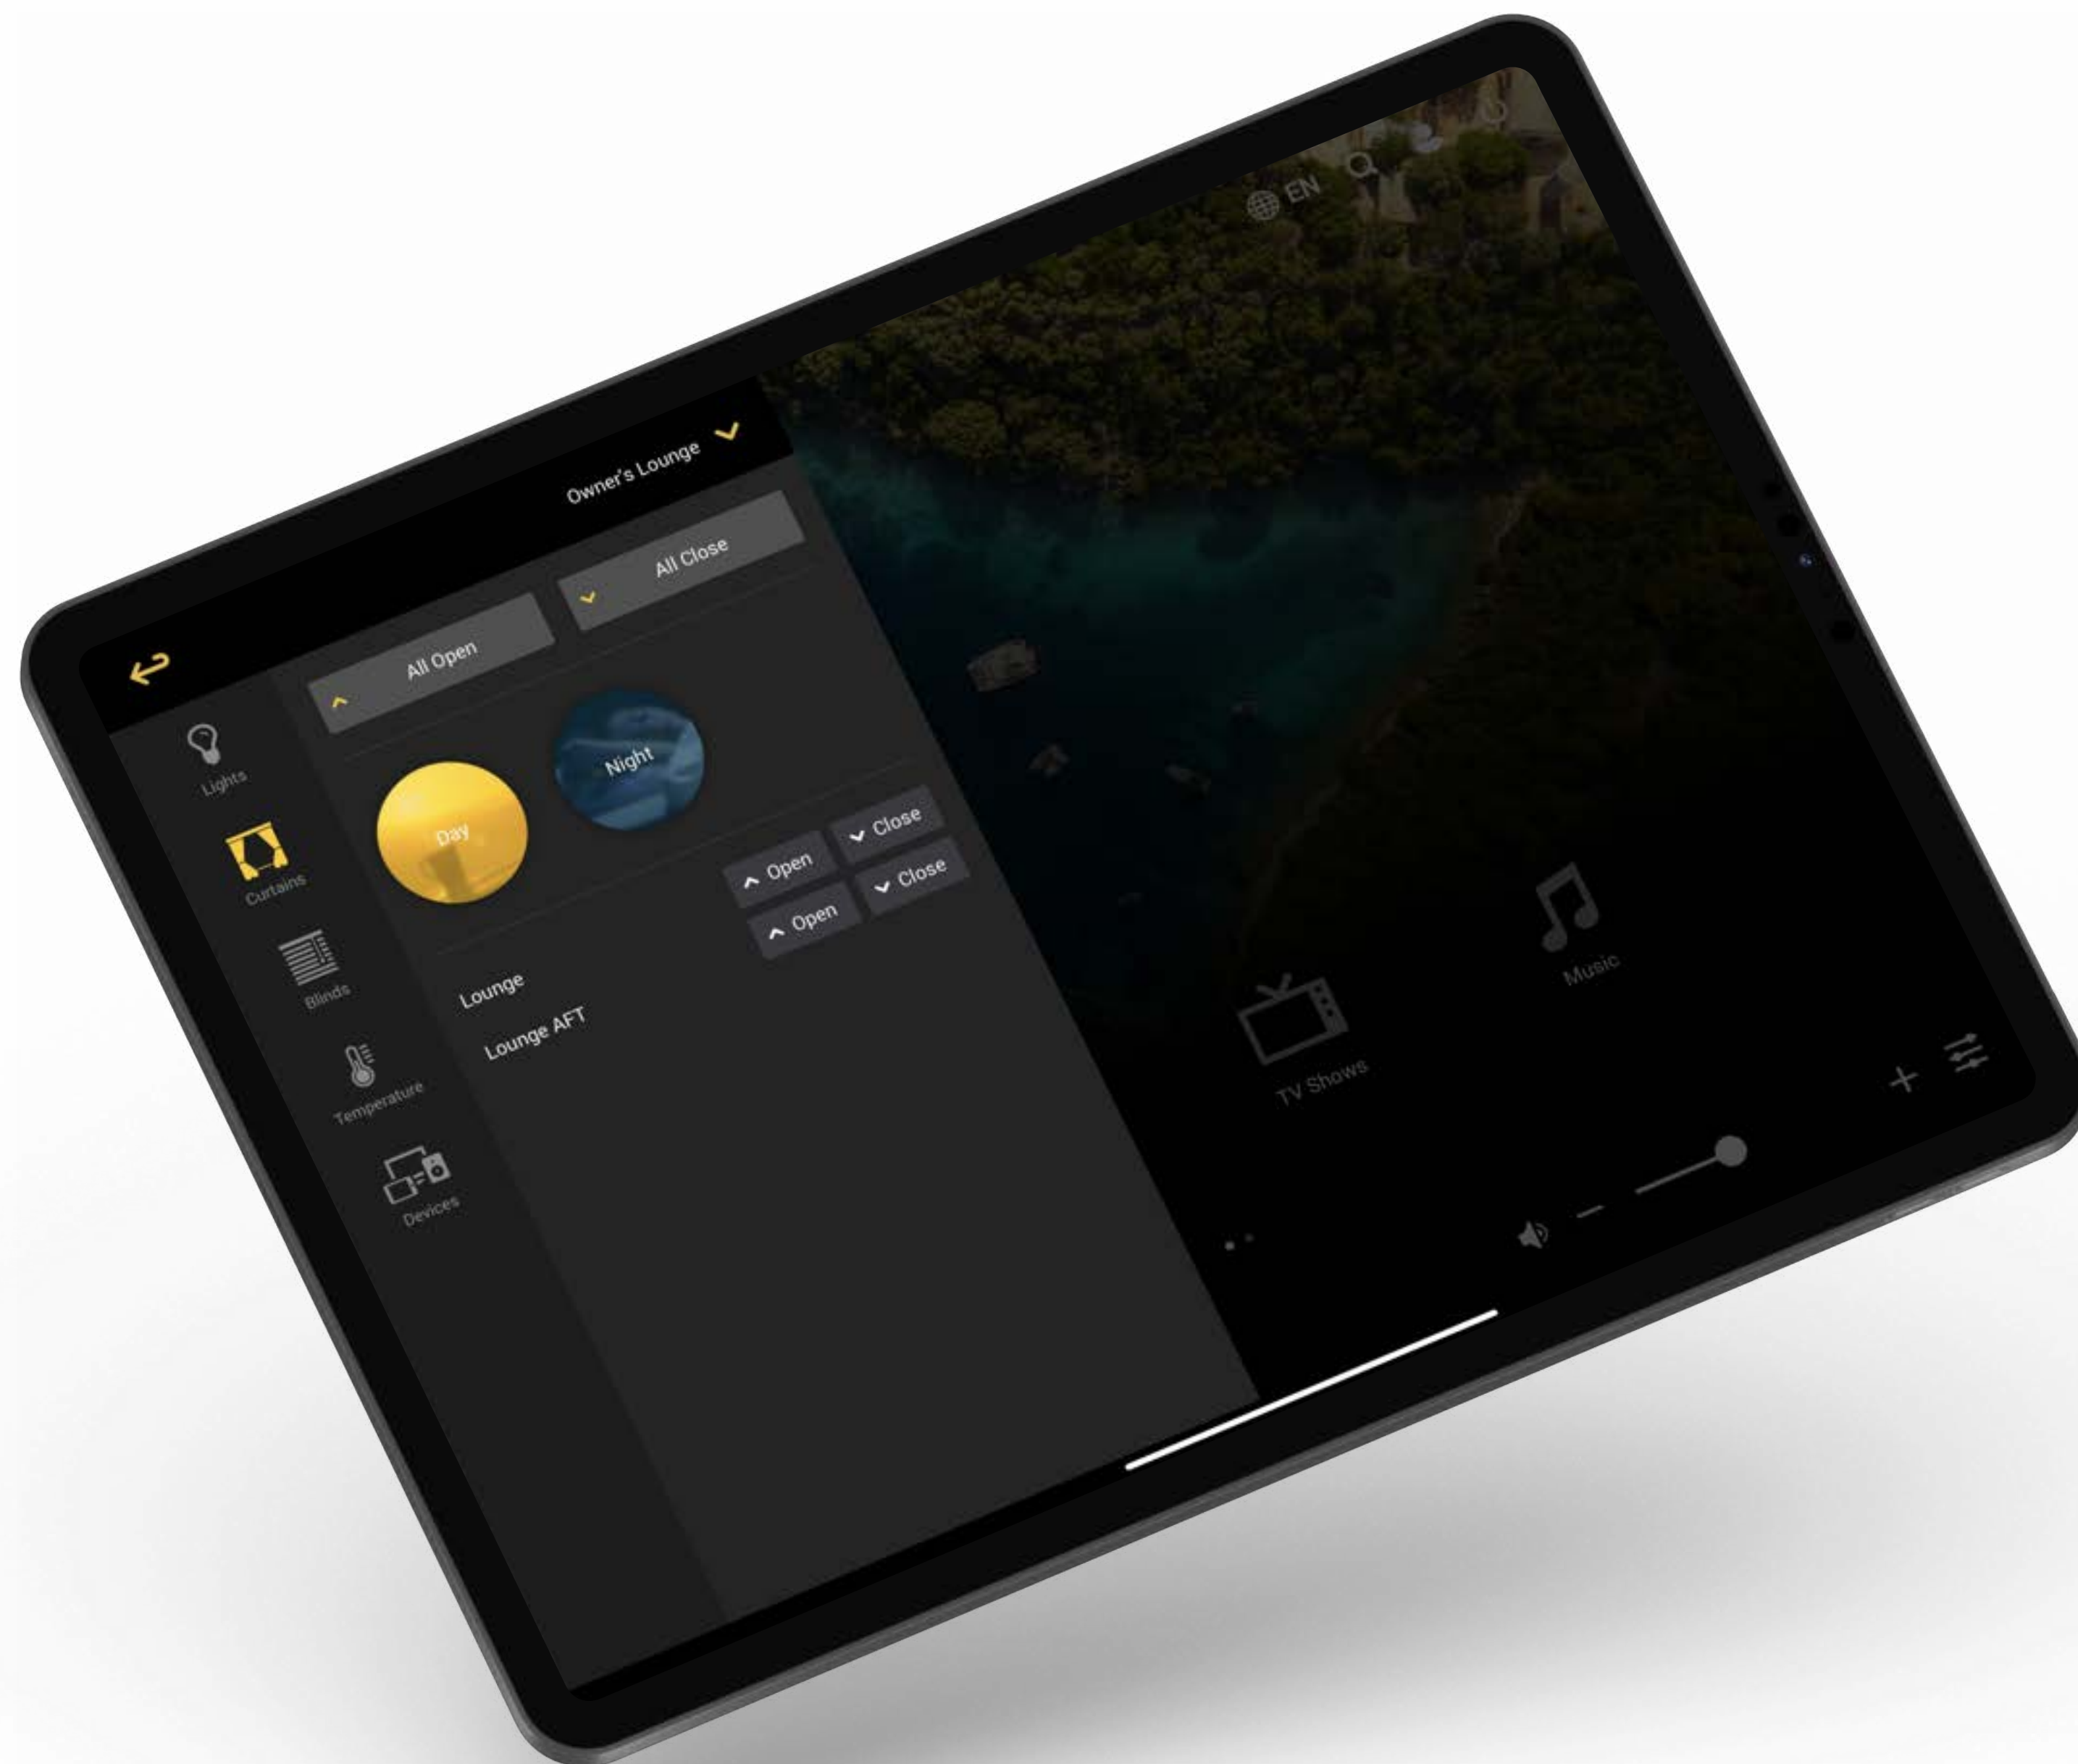

OMNIYON

INTUITIVE | COMPLETE | RELIABLE

Curtain Control

Control of curtains/blinds in main zone and subzone, native integration with all main system providers (Eg. Lutron, KNX, Crestron)