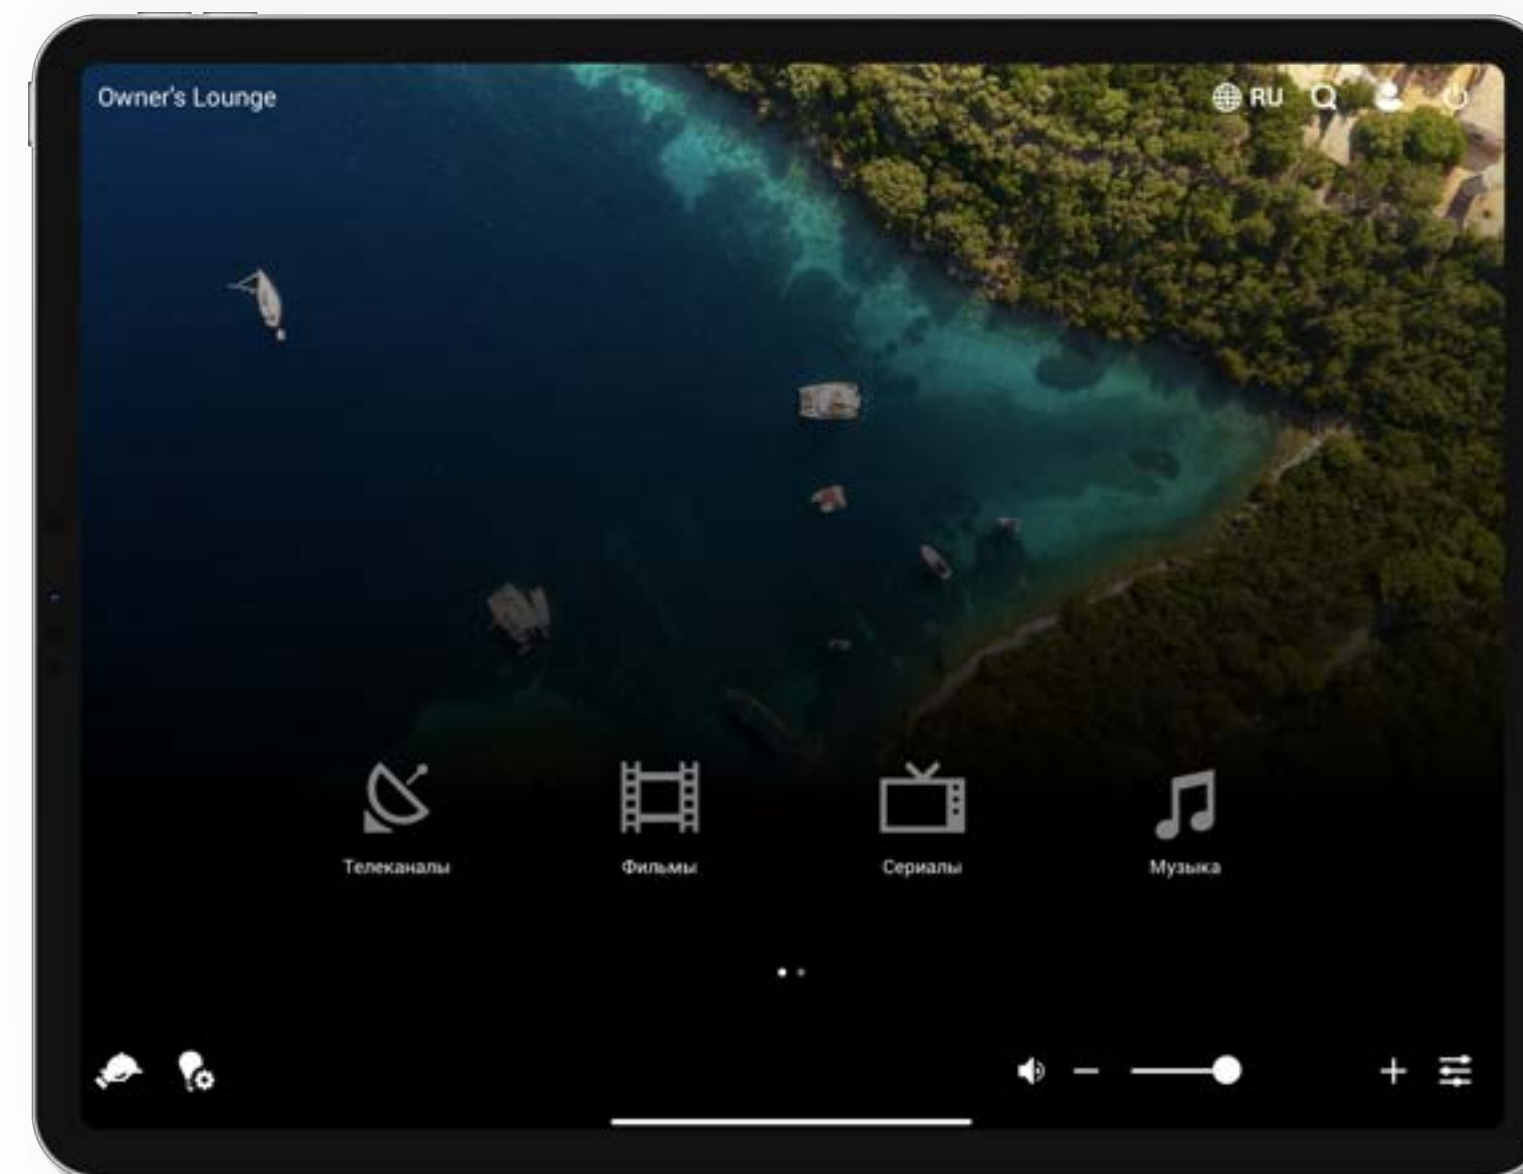

OMNIYON

INTUITIVE | COMPLETE | RELIABLE

Home Screen

The OMNIYON home screen combines all Media & Control. Icons, sources, background and preferences can be configured in the OMNIYON Manager (web interface)