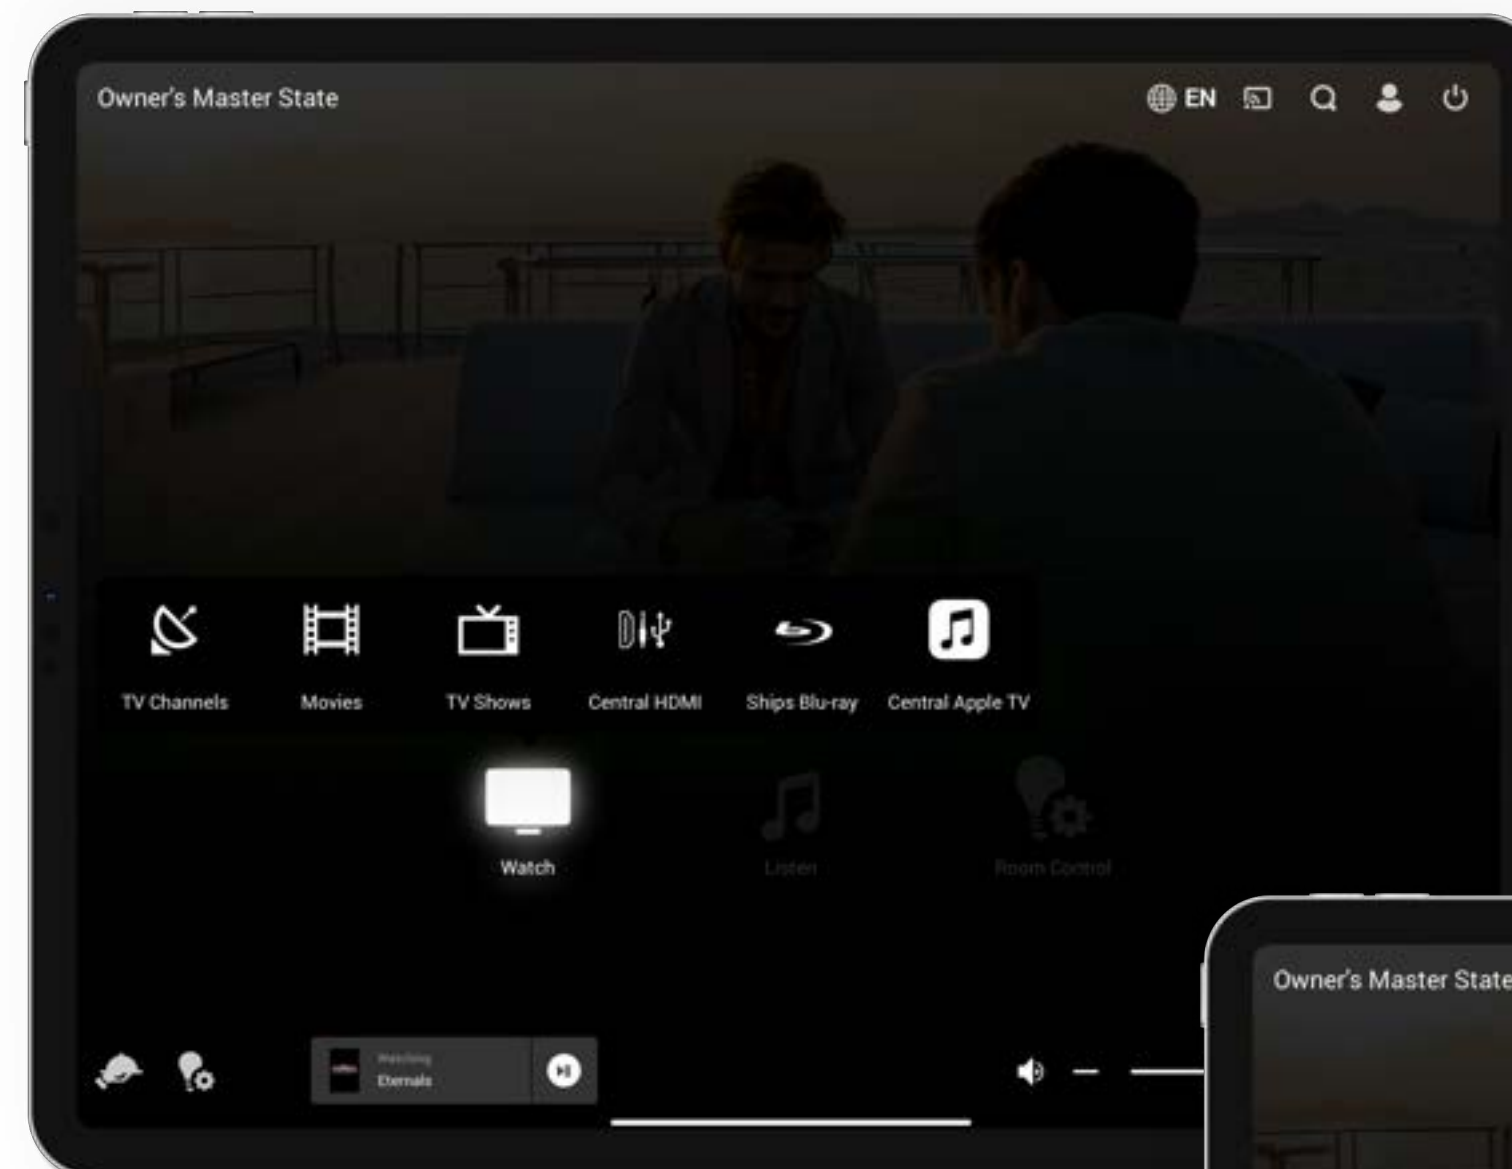

OMNIYON

INTUITIVE | COMPLETE | RELIABLE

Home Screen

The OMNIYON home screen combines all Media & Control. Icons, sources, background and preferences can be configured in the OMNIYON Manager (web interface)

- Apple TV
- Chromecast
- CCTV
- HDMI input
- USB input
- Radio
- Xbox
- Infotainment, etc.

OMNIYON

INTUITIVE | COMPLETE | RELIABLE

Portrait mode

With Portrait mode you can change your OMNIYON iPad application's orientation.

This can either be displayed in Landscape or Portrait mode.

OMNIYON

INTUITIVE | COMPLETE | RELIABLE

Live TV

Three ways to select a live TV channel.

All channels in 1 overview, regardless of the source.

Different profiles for different users can be configured.