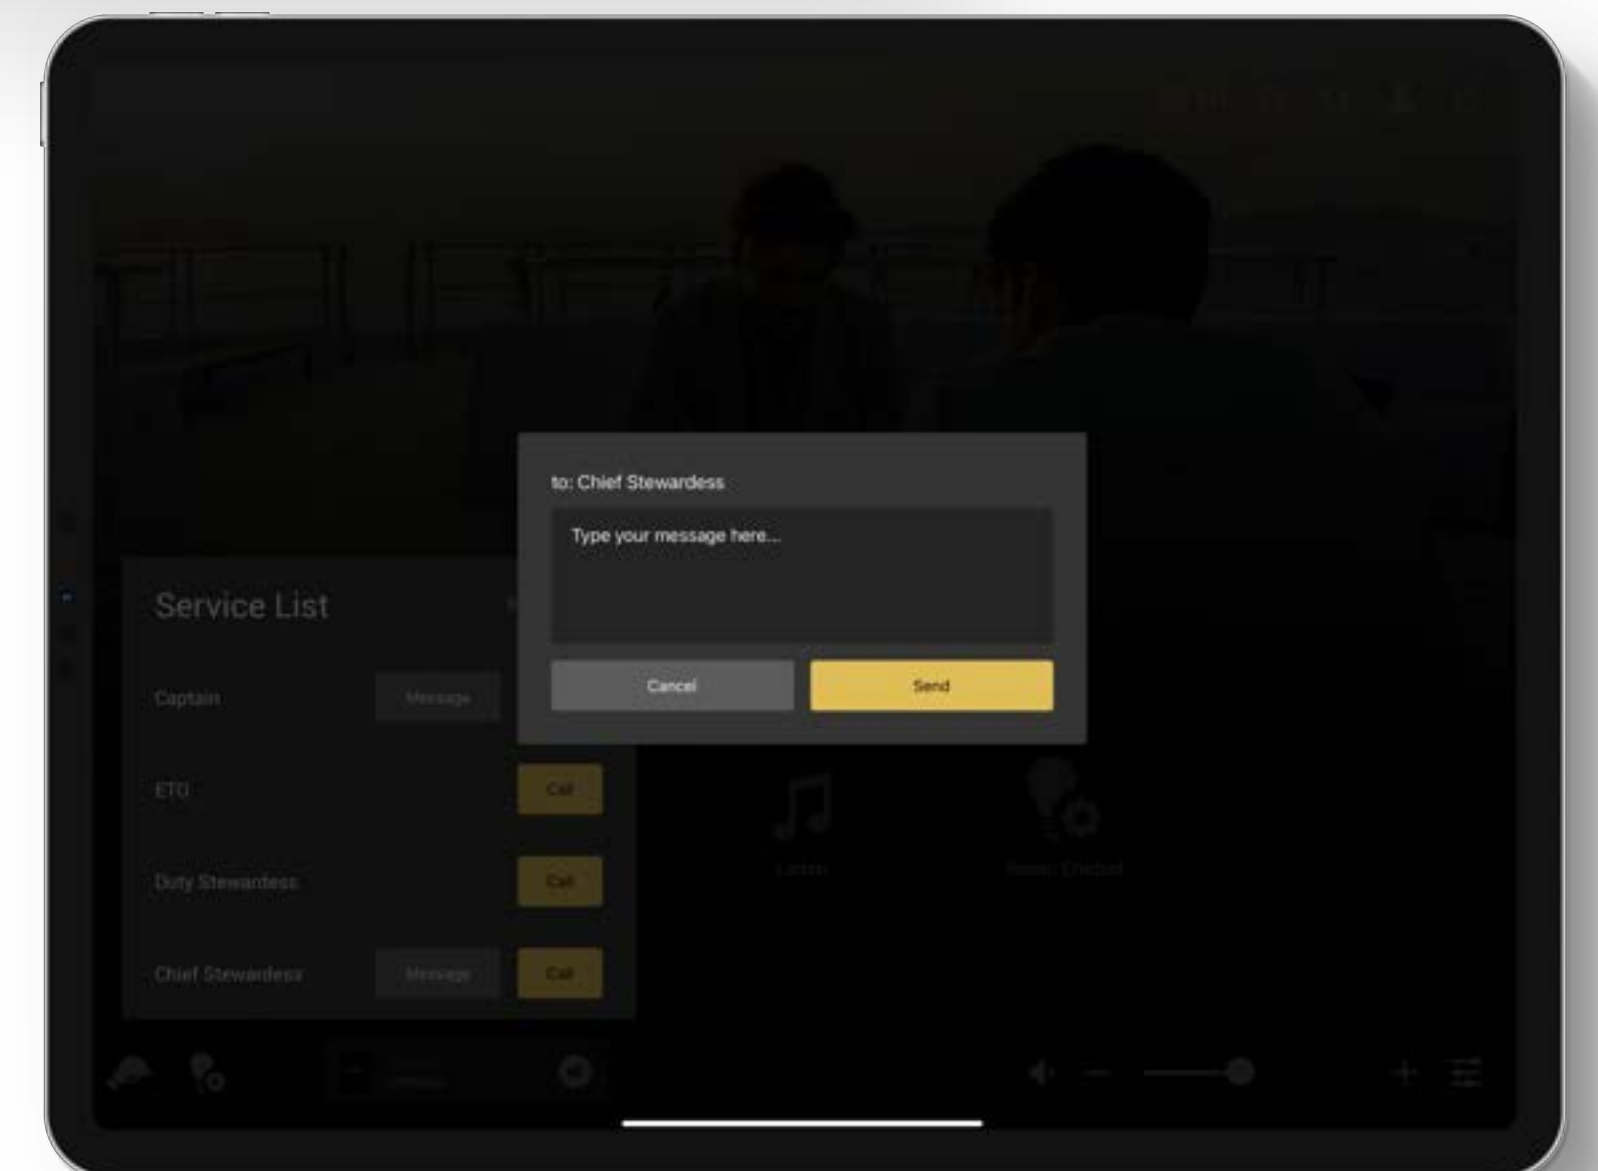

OMNIYON

INTUITIVE | COMPLETE | RELIABLE

Service Call

- Make service calls to different staff members in the system, with feedback on receipt and acceptance
- Send text messages to different staff members, with feedback on receipt and acceptance
- Available for iPhone and iPad for clients
- Available on iPads for staff

Integrations

- Two way integration with GEST service call system
- Two way integration with UHF radio system
- Two way integration with Cisco phone system