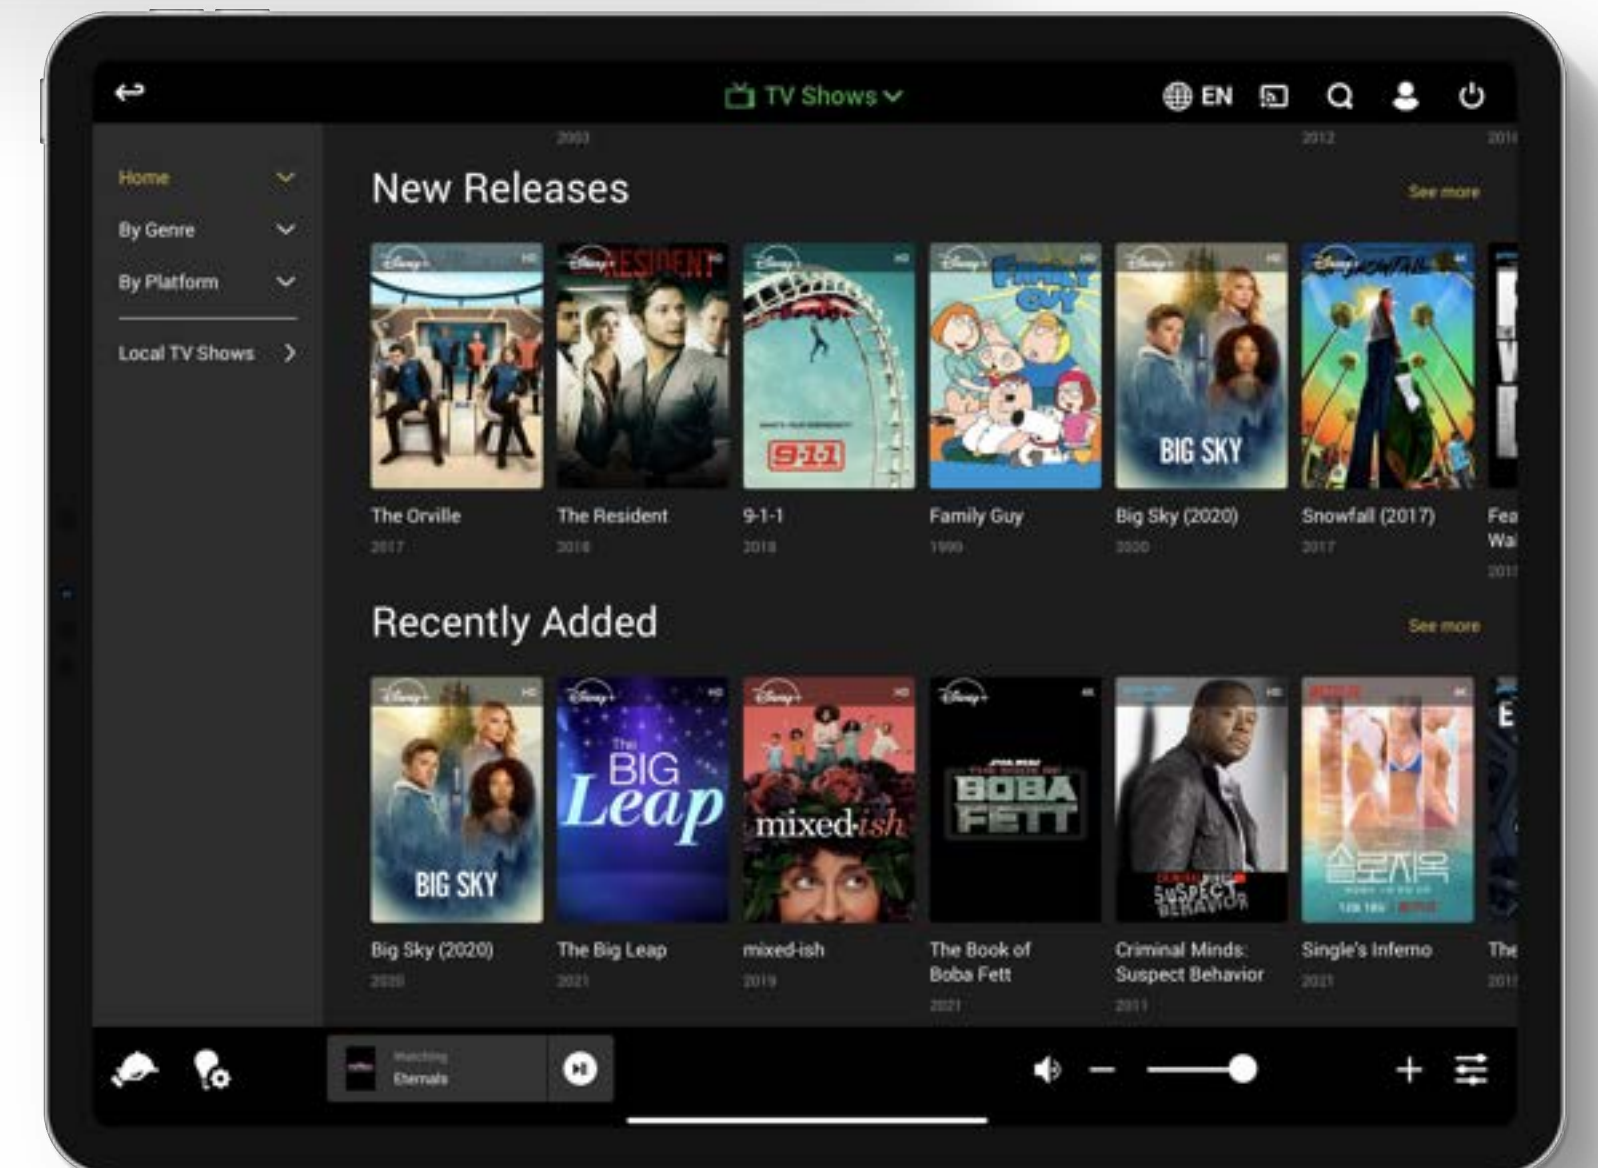

OMNIYON

INTUITIVE | COMPLETE | RELIABLE

Movie Selection

Cover art can be managed and approved in the OMNIYON Manager

OMNIYON

INTUITIVE | COMPLETE | RELIABLE

TV-shows

All TV-shows combined in 1 overview, with filters and smart search. Streaming media + local media