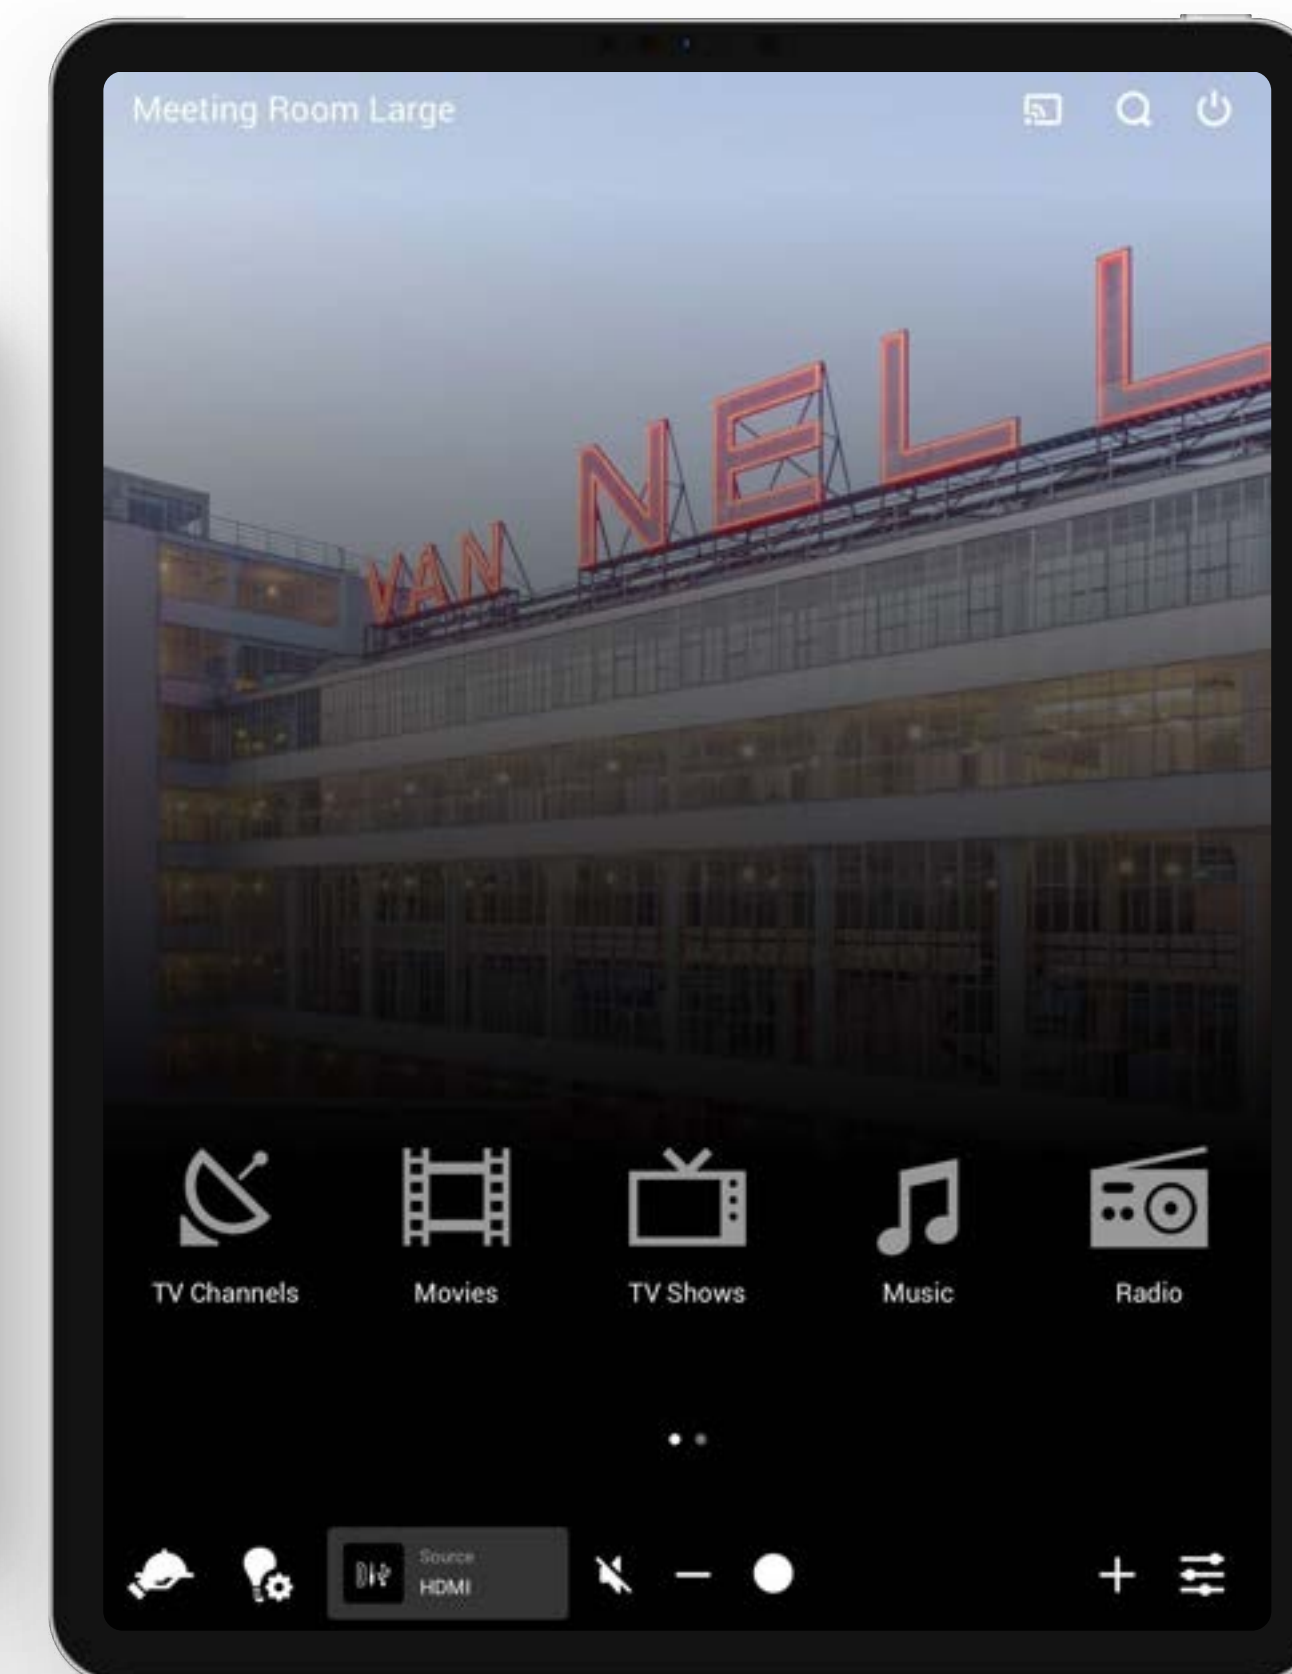

This can either be displayed in Landscape or Portrait mode.

OMNIYON

INTUITIVE | COMPLETE | RELIABLE

Live TV

Three ways to select a live TV channel.

All channels in 1 overview, regardless of the source.

Different profiles for different users can be configured.