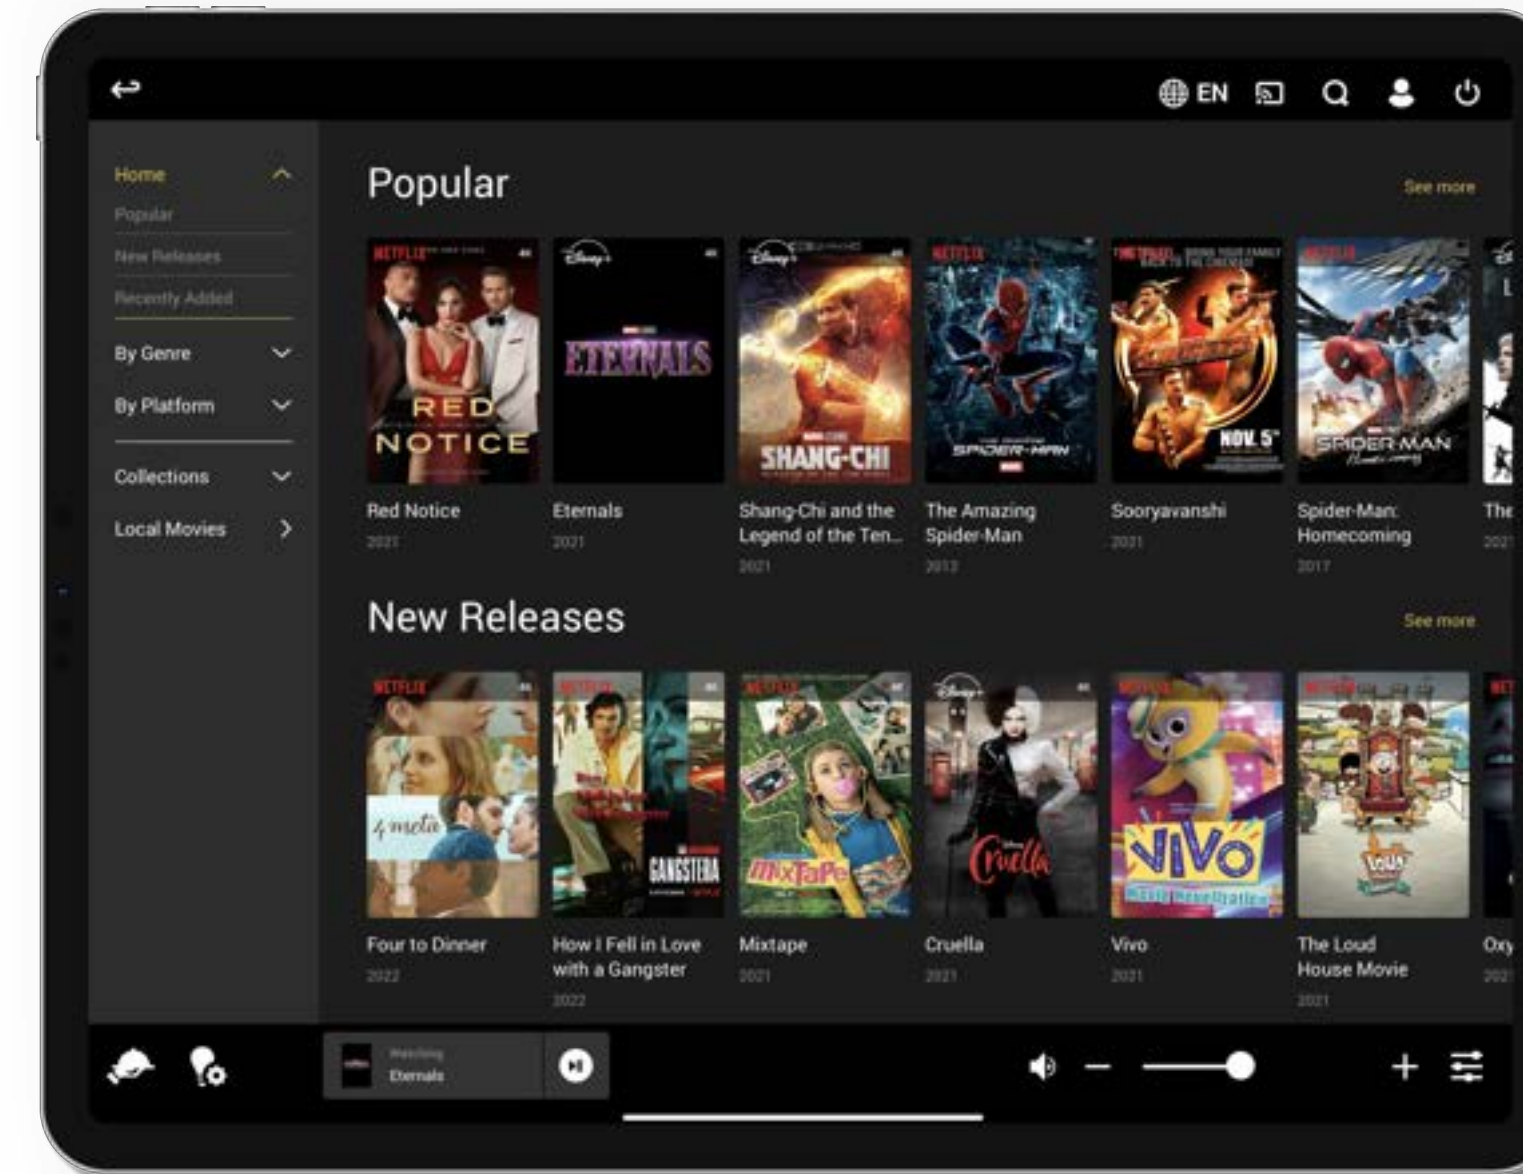

OMNIYON

INTUITIVE | COMPLETE | RELIABLE

Movies

All movies combined in 1 overview, with filters and smart search. Streaming media + local media