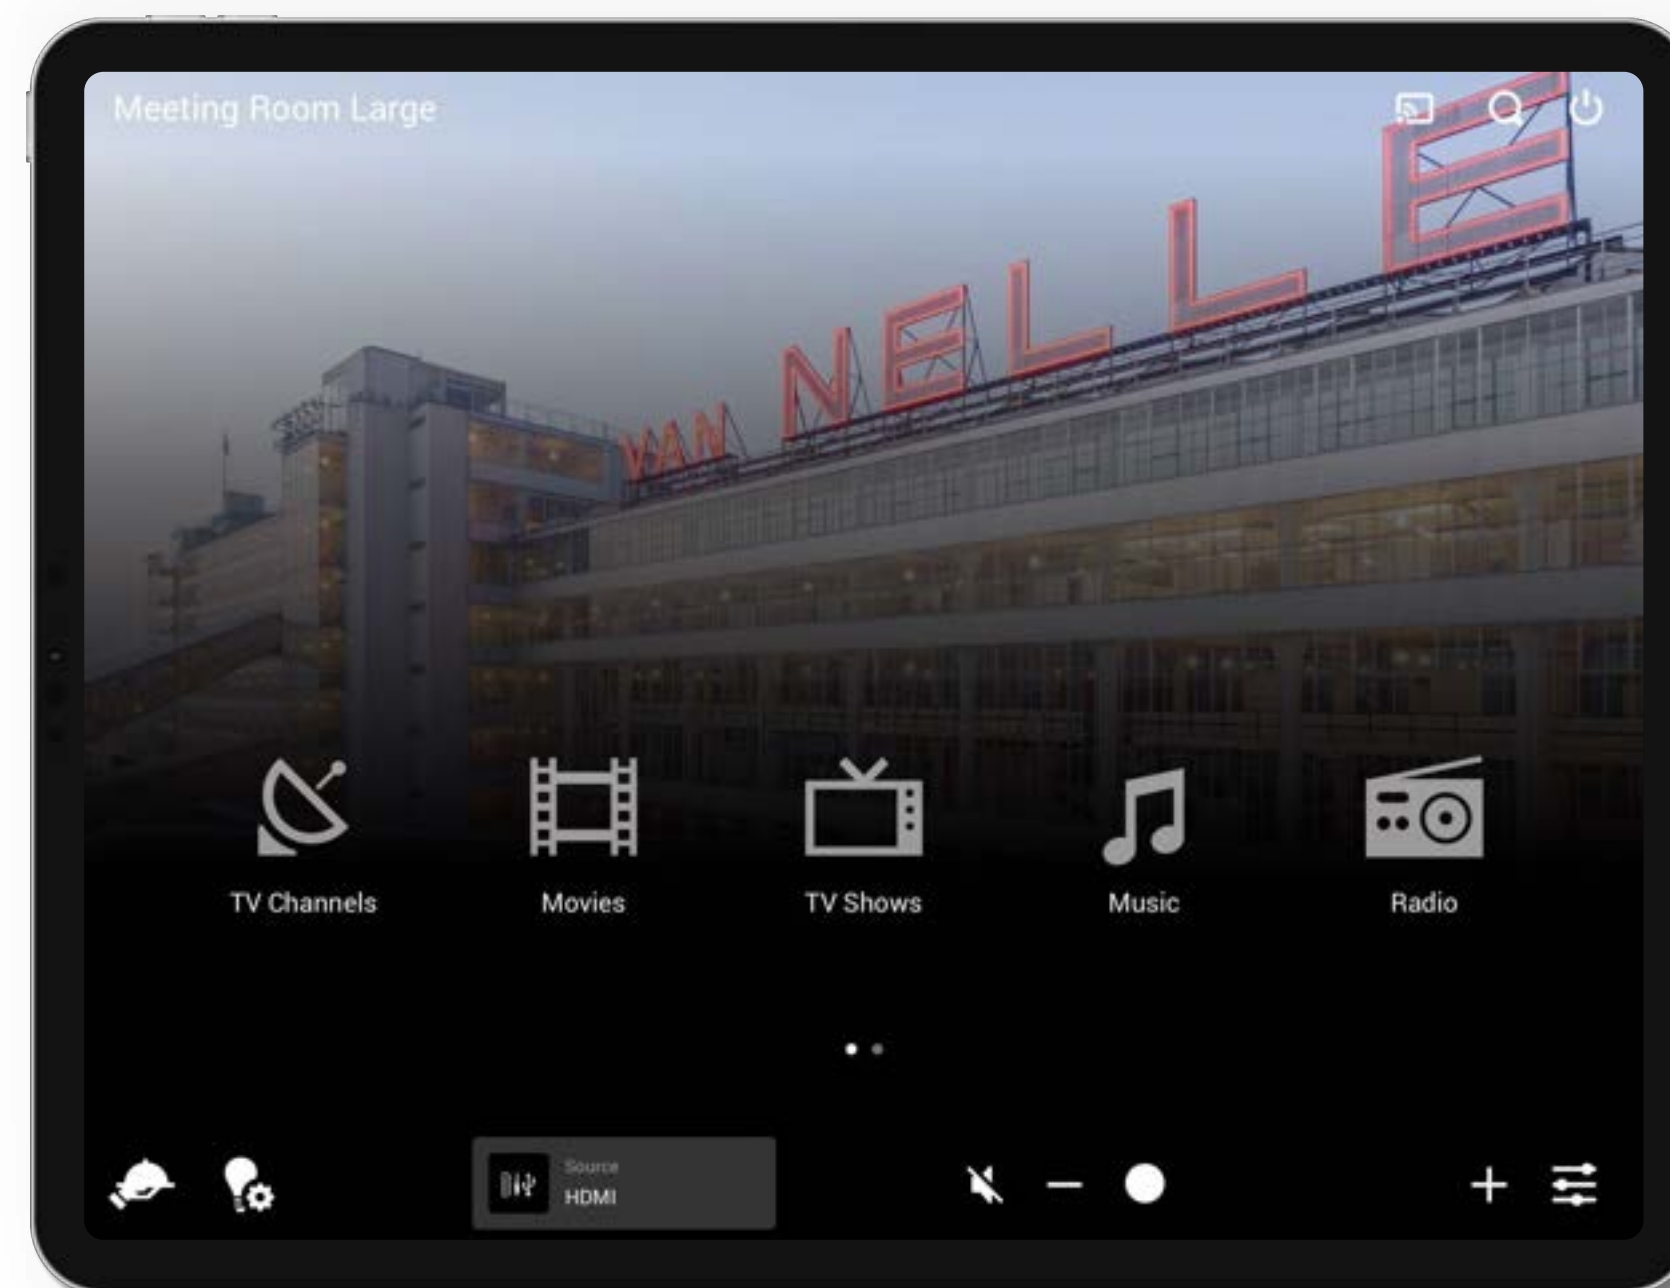

- Apple TV
- Chromecast
- CCTV
- HDMI input
- USB input
- Radio
- Xbox
- Infotainment, etc.

OMNIYON

INTUITIVE | COMPLETE | RELIABLE

Portrait mode

With Portrait mode you can change your OMNIYON iPad application's orientation.

This can either be displayed in Landscape or Portrait mode.

OMNIYON

INTUITIVE | COMPLETE | RELIABLE

Live TV

Three ways to select a live TV channel.

All channels in 1 overview, regardless of the source.

Different profiles for different users can be configured.