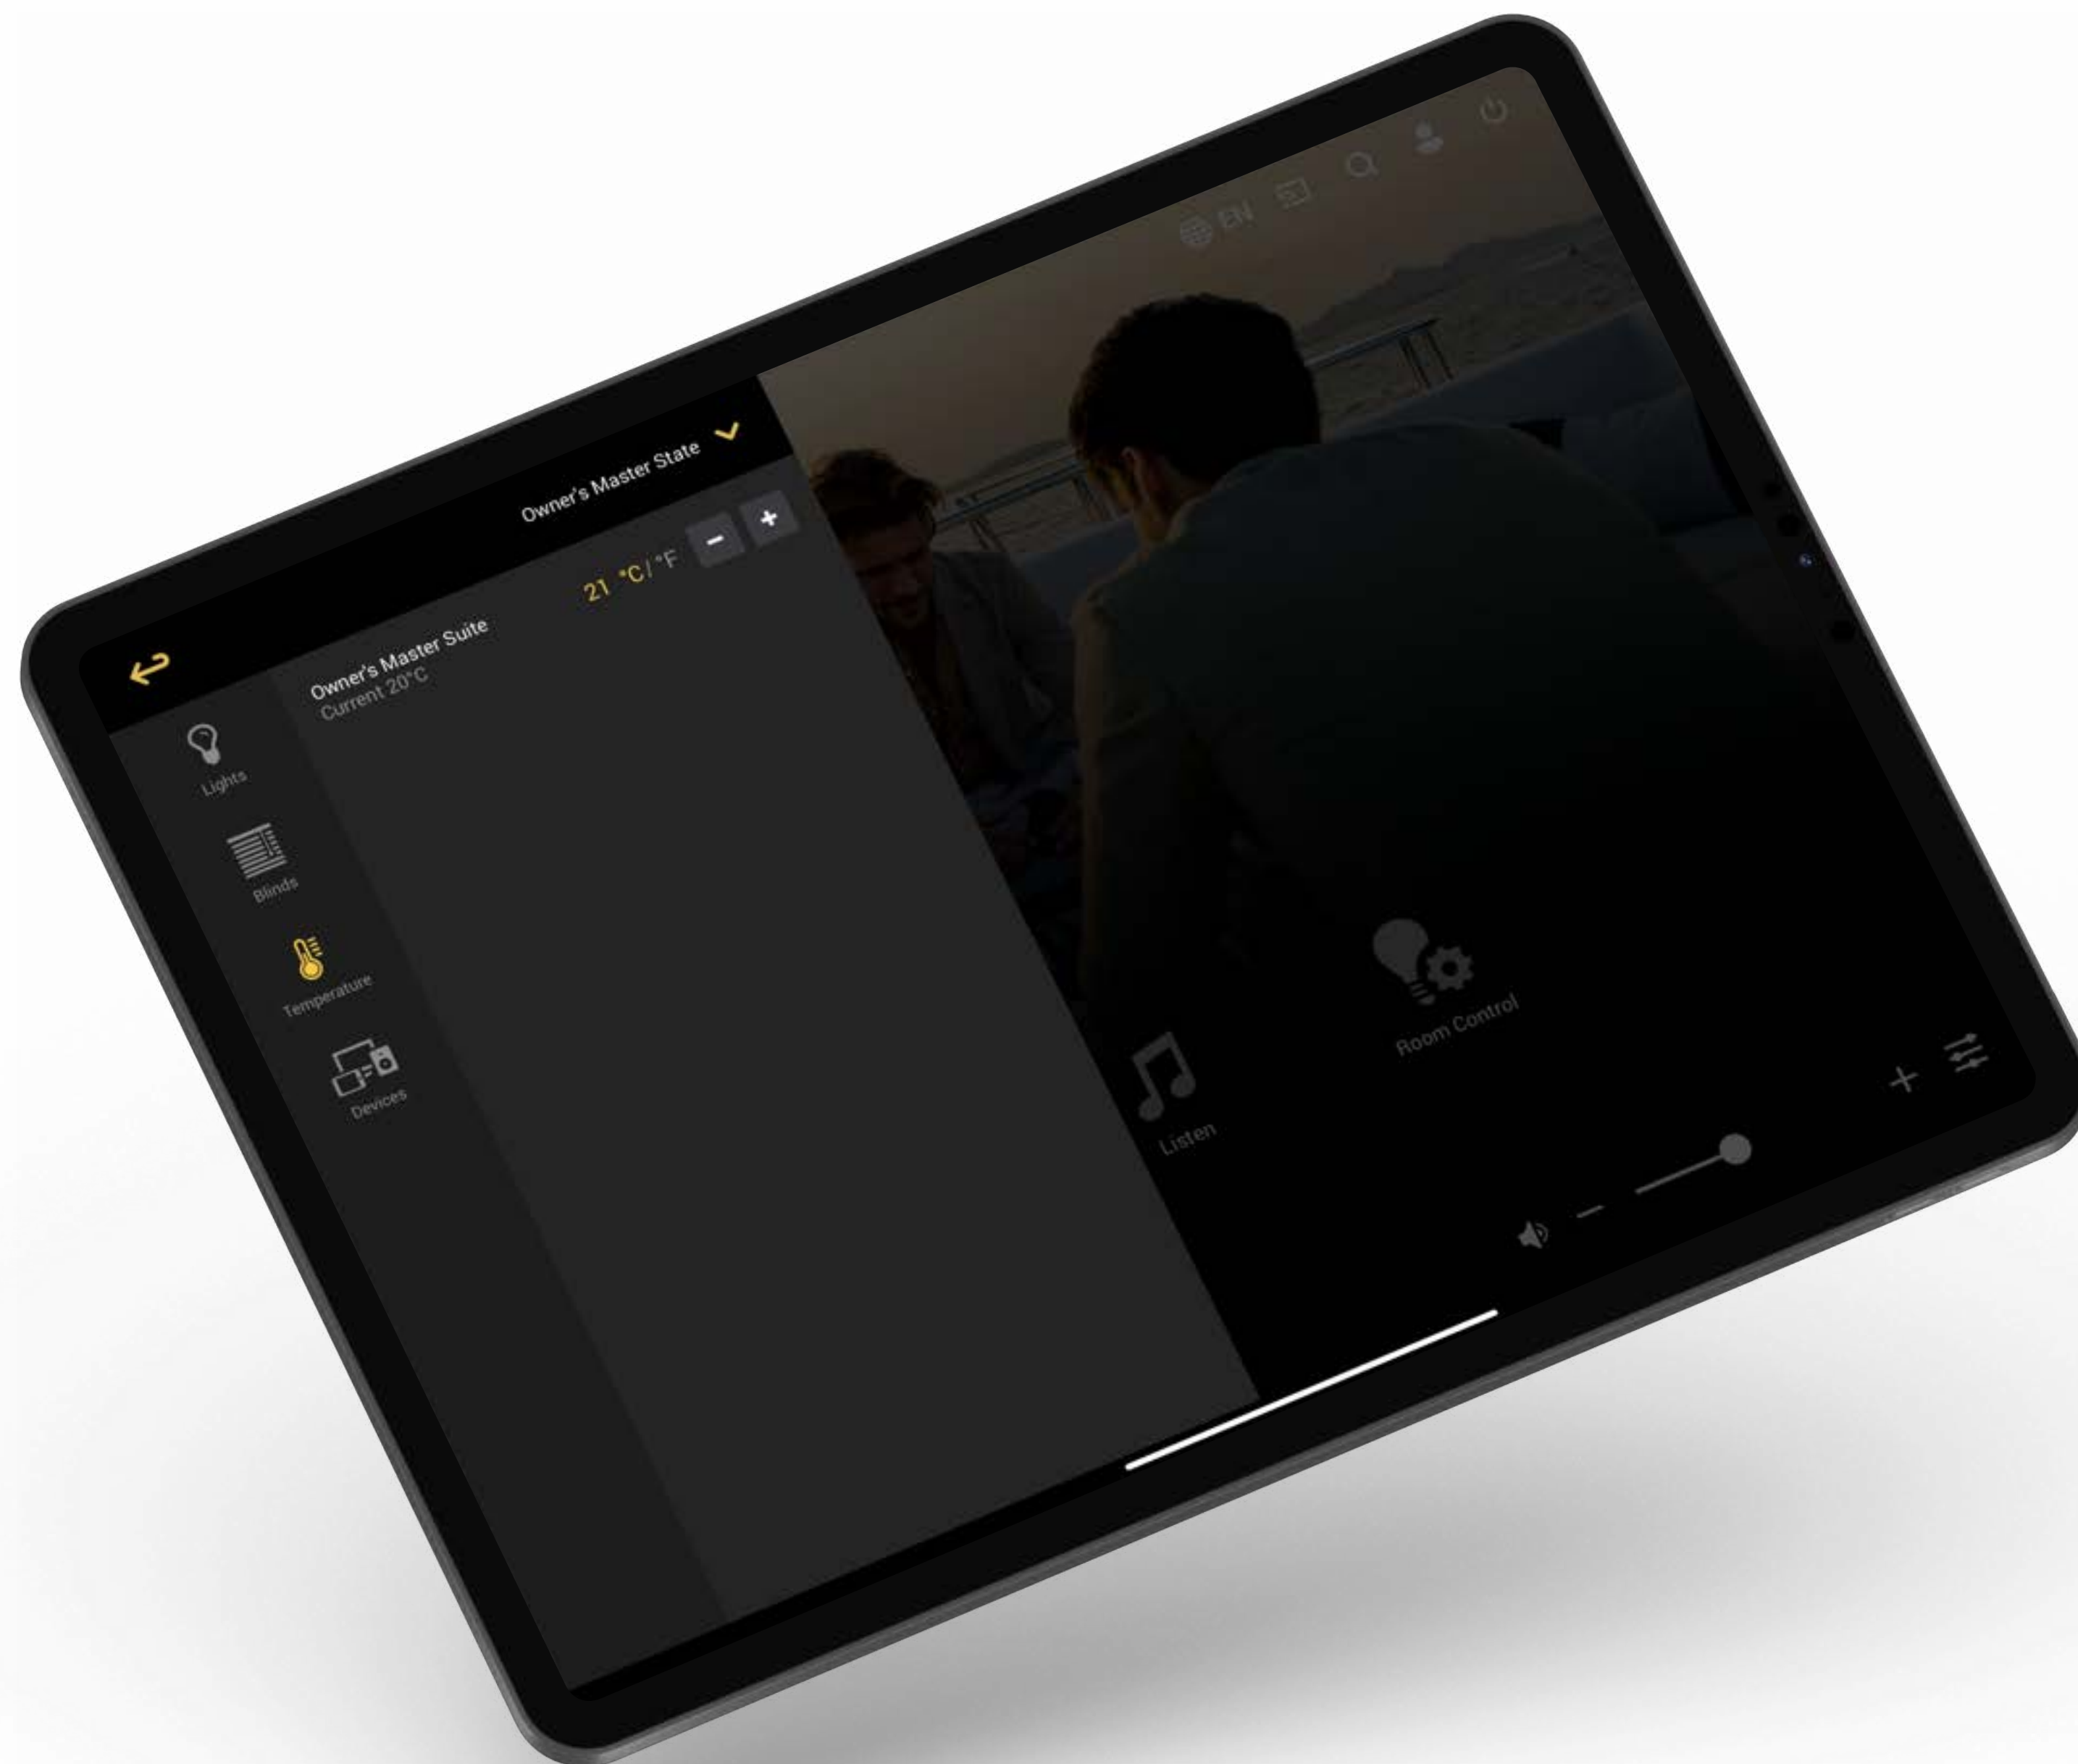

OMNIYON

INTUITIVE | COMPLETE | RELIABLE

Climate Control

Control of climate in main zone and subzone, native integration with all main system providers