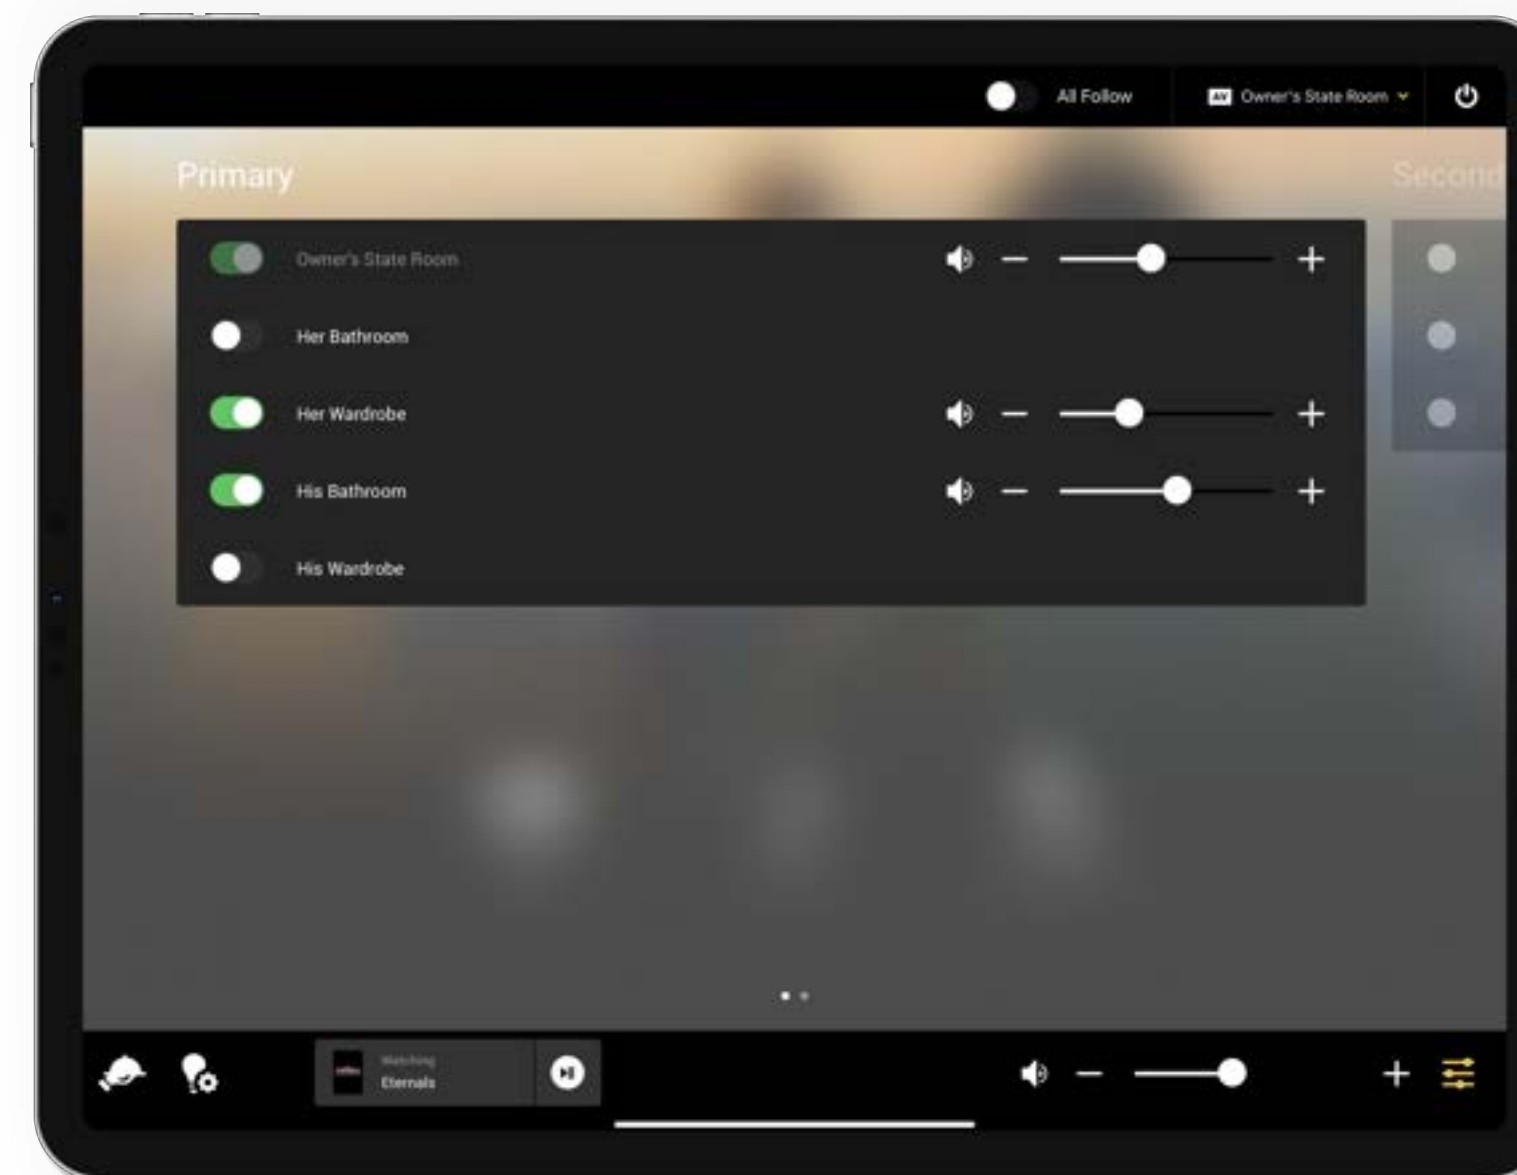

OMNIYON

INTUITIVE | COMPLETE | RELIABLE

AV Zones

Main AV zone + subzones. Certain zones can follow the main zone, or play music in all zones via Party Mode