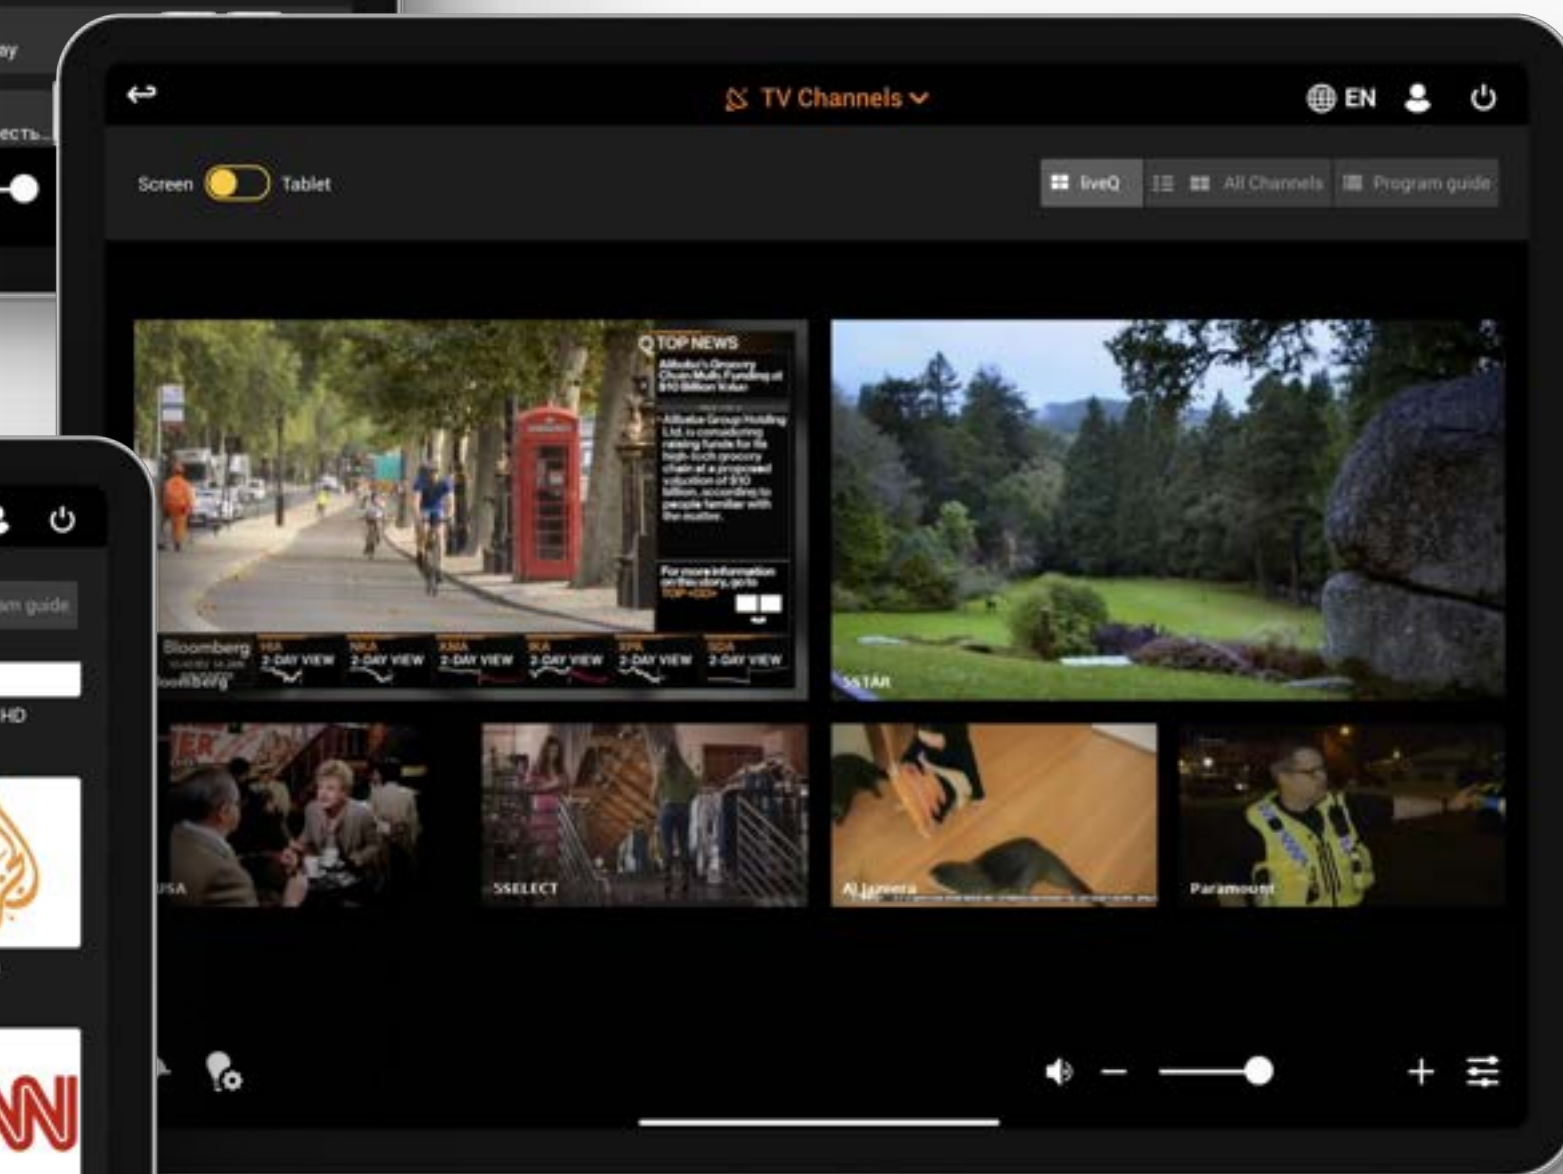

This can either be displayed in Landscape or Portrait mode.

OMNIYON

INTUITIVE | COMPLETE | RELIABLE

Live TV

Three ways to select a live TV channel.

All channels in 1 overview, regardless of the source.

Different profiles for different users can be configured.