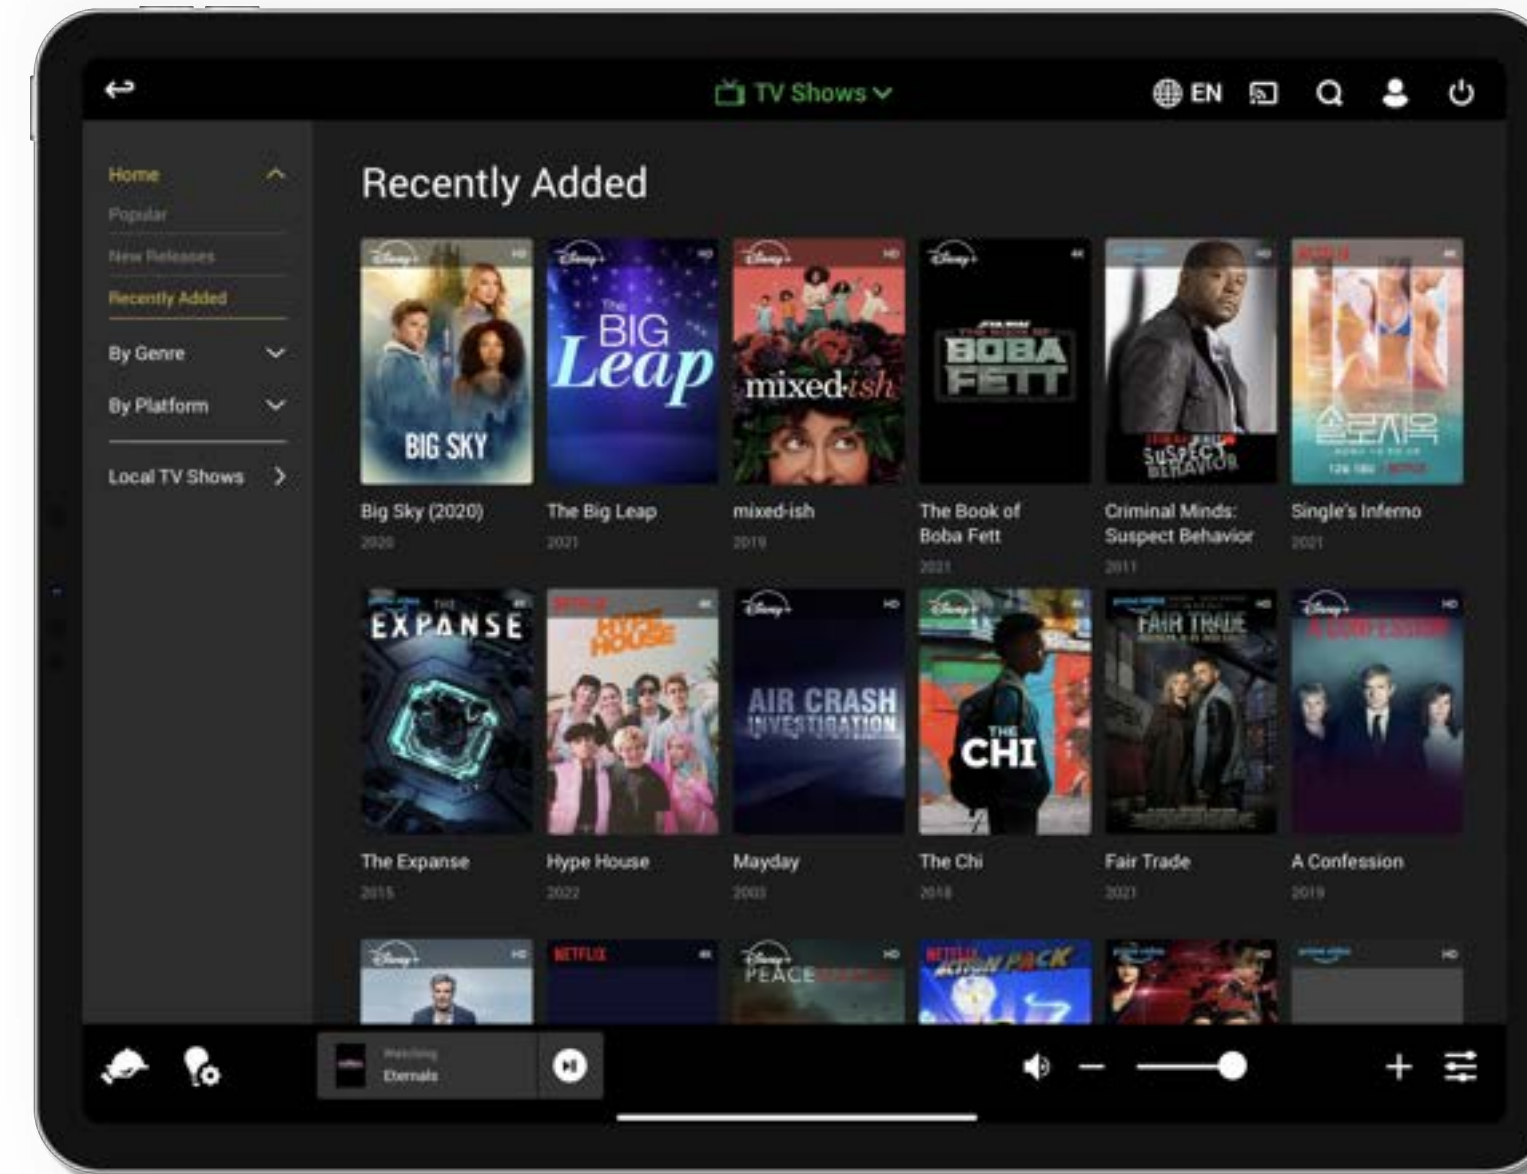

OMNIYON

INTUITIVE | COMPLETE | RELIABLE

Movie Selection

Cover art can be managed and approved in the OMNIYON Manager

OMNIYON

INTUITIVE | COMPLETE | RELIABLE

TV-shows

All TV-shows combined in 1 overview, with filters and smart search. Streaming media + local media