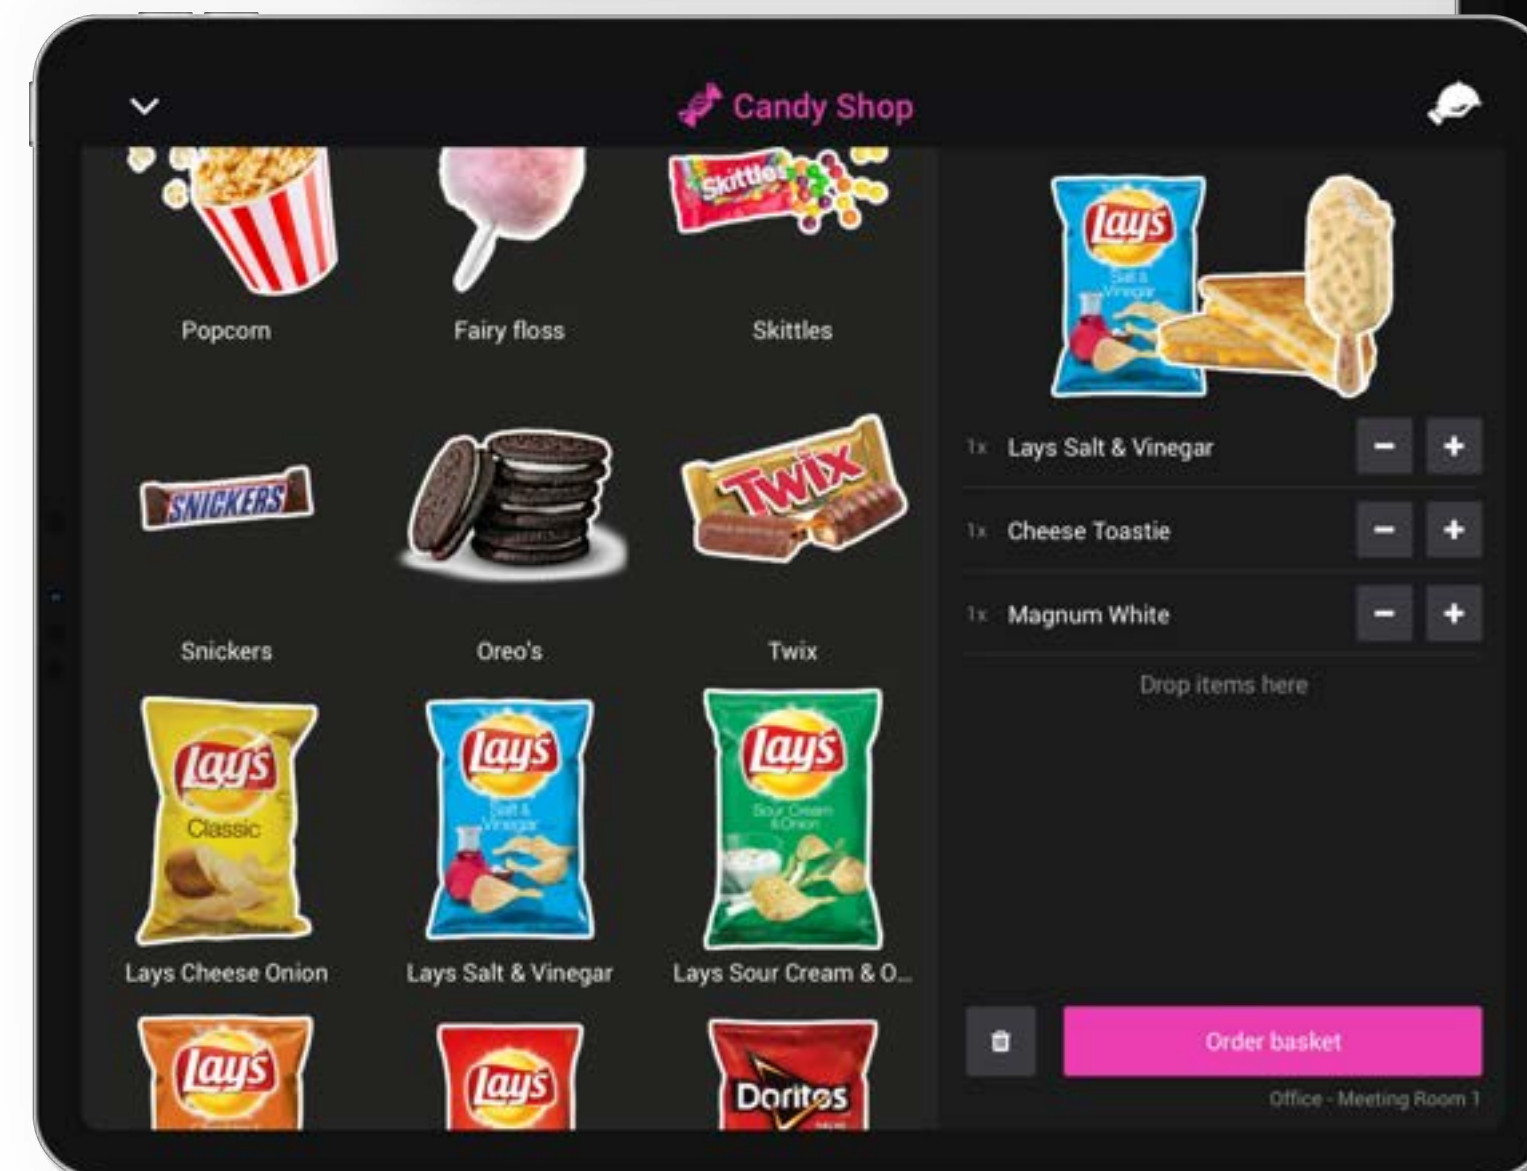

OMNIYON

INTUITIVE | COMPLETE | RELIABLE

Candy Shop

- Drag and drop custom designed items in your shopping bag.
- Send the crew personalized notes for your orders.