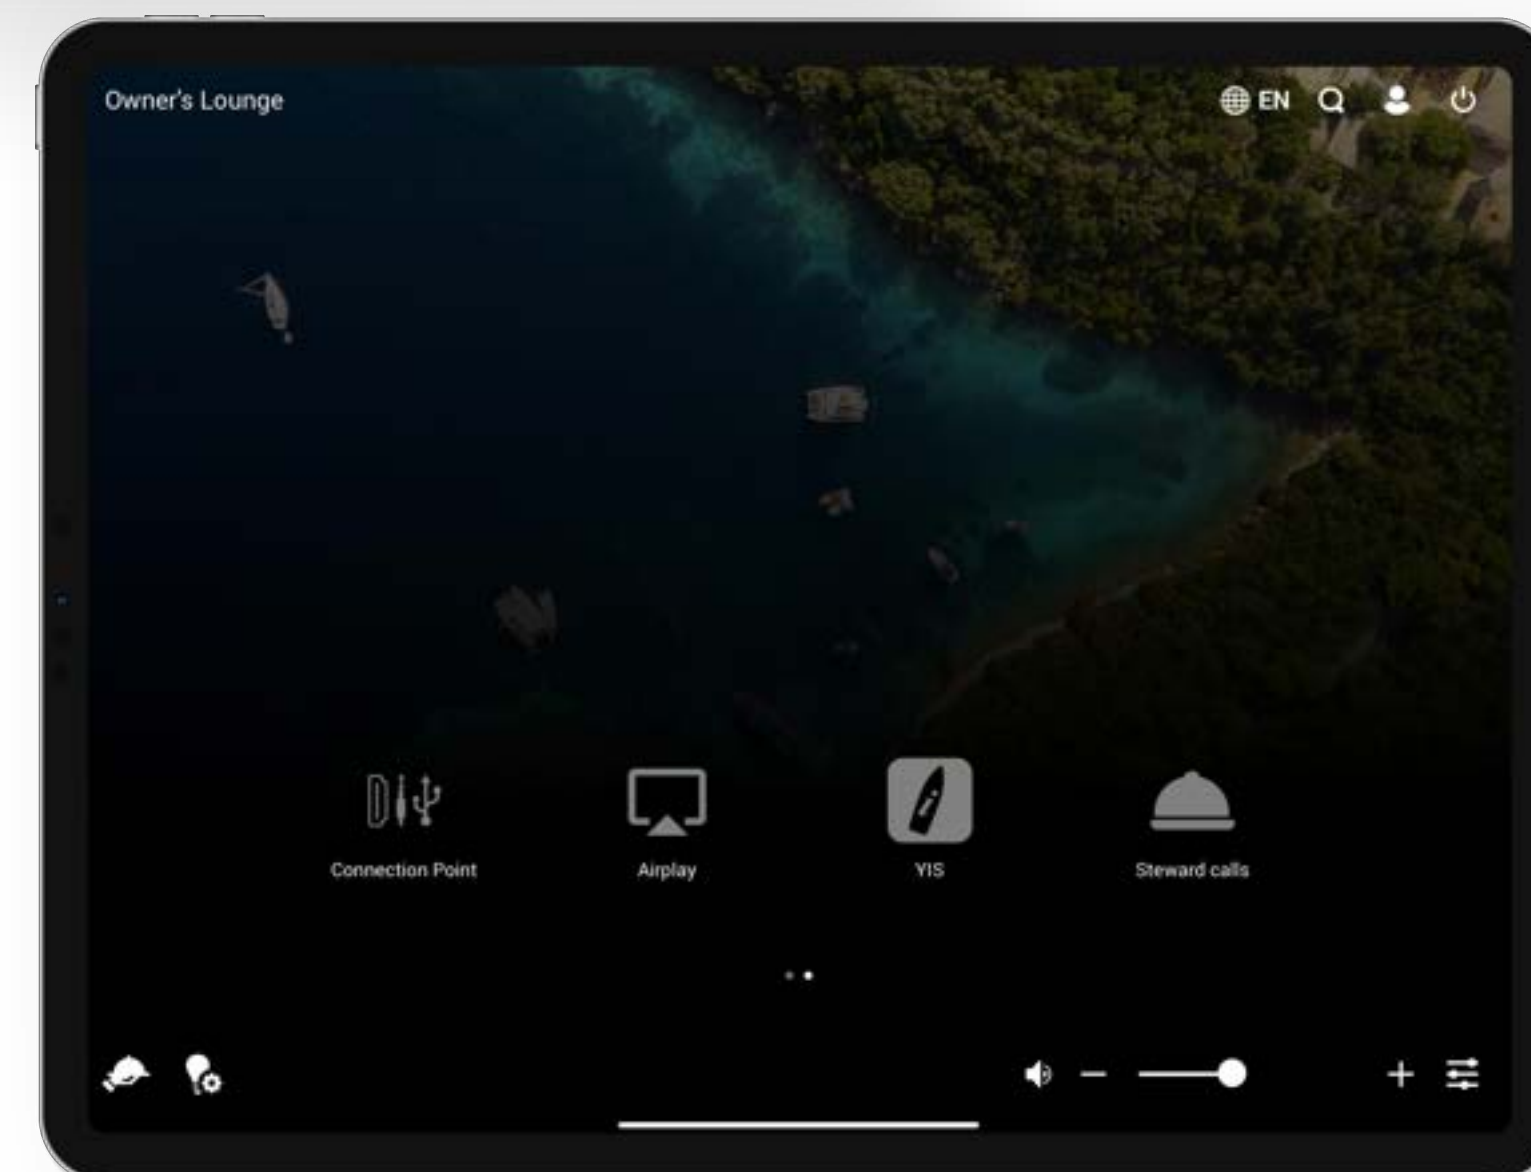

OMNIYON

INTUITIVE | COMPLETE | RELIABLE

Home Screen

The OMNIYON home screen combines all Media & Control. Icons, sources, background and preferences can be configured in the OMNIYON Manager (web interface)