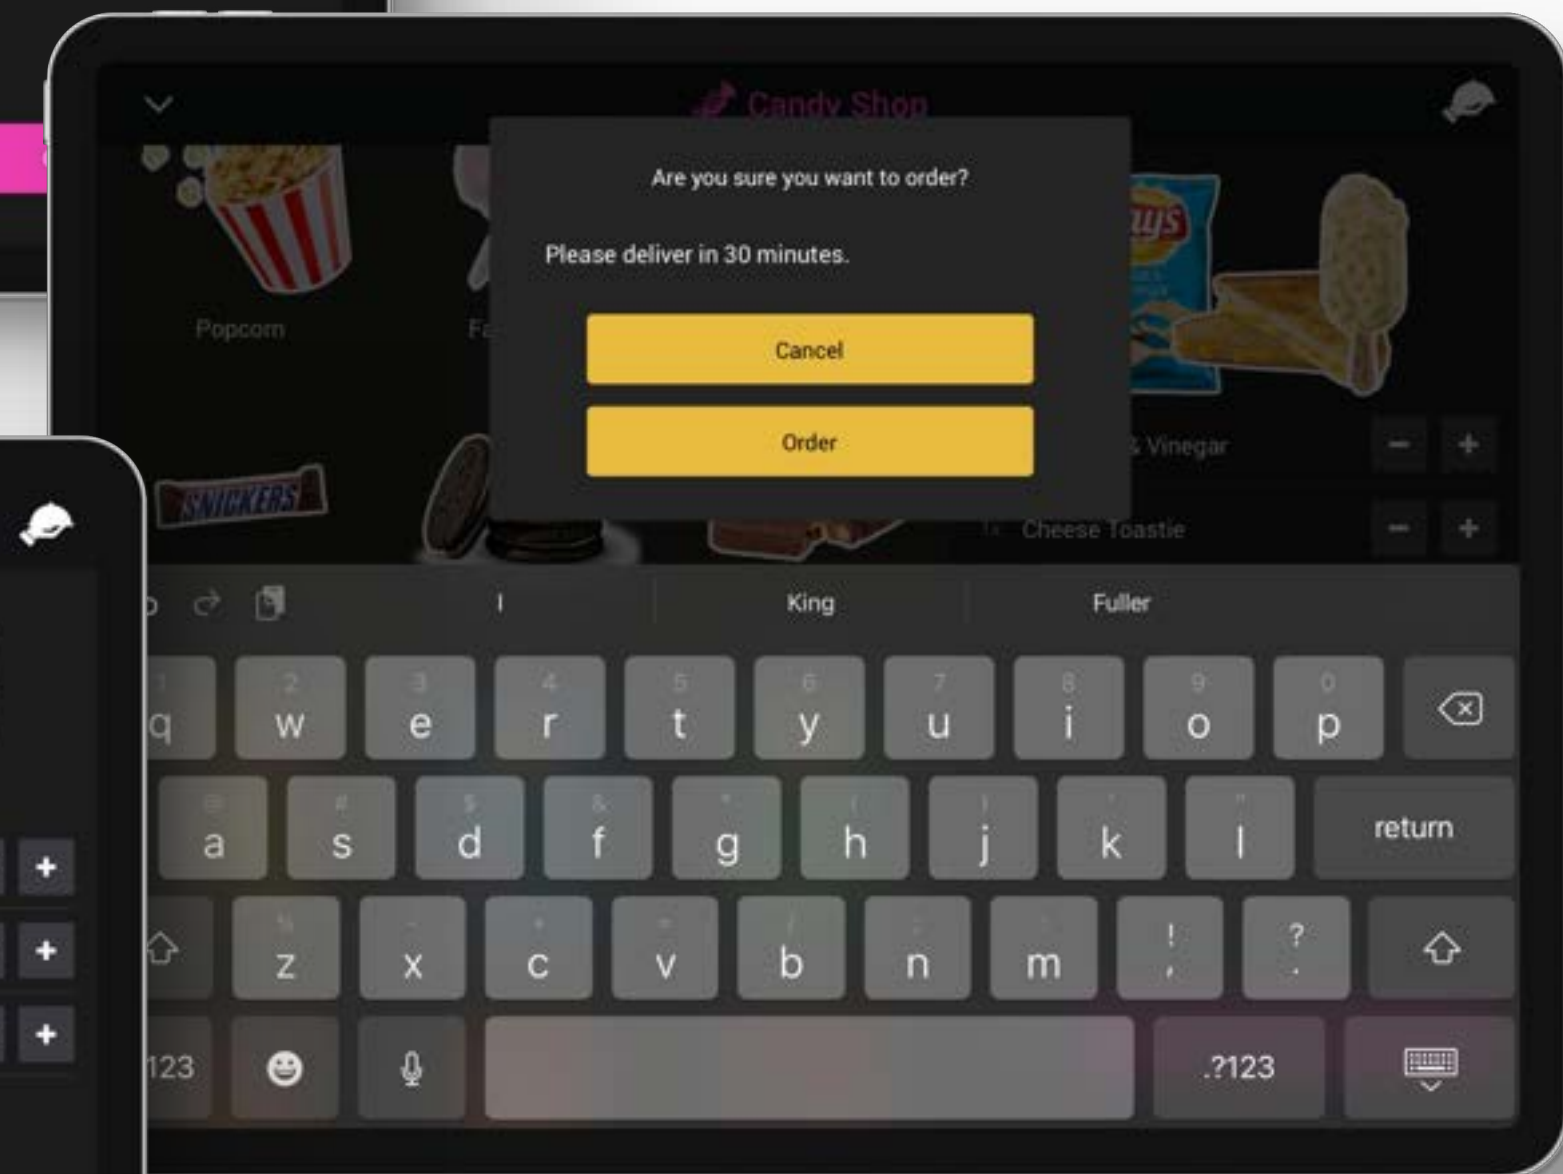

OMNIYON

INTUITIVE | COMPLETE | RELIABLE

Candy Shop

- Drag and drop custom designed items in your shopping bag.
- Send the crew personalized notes for your orders.