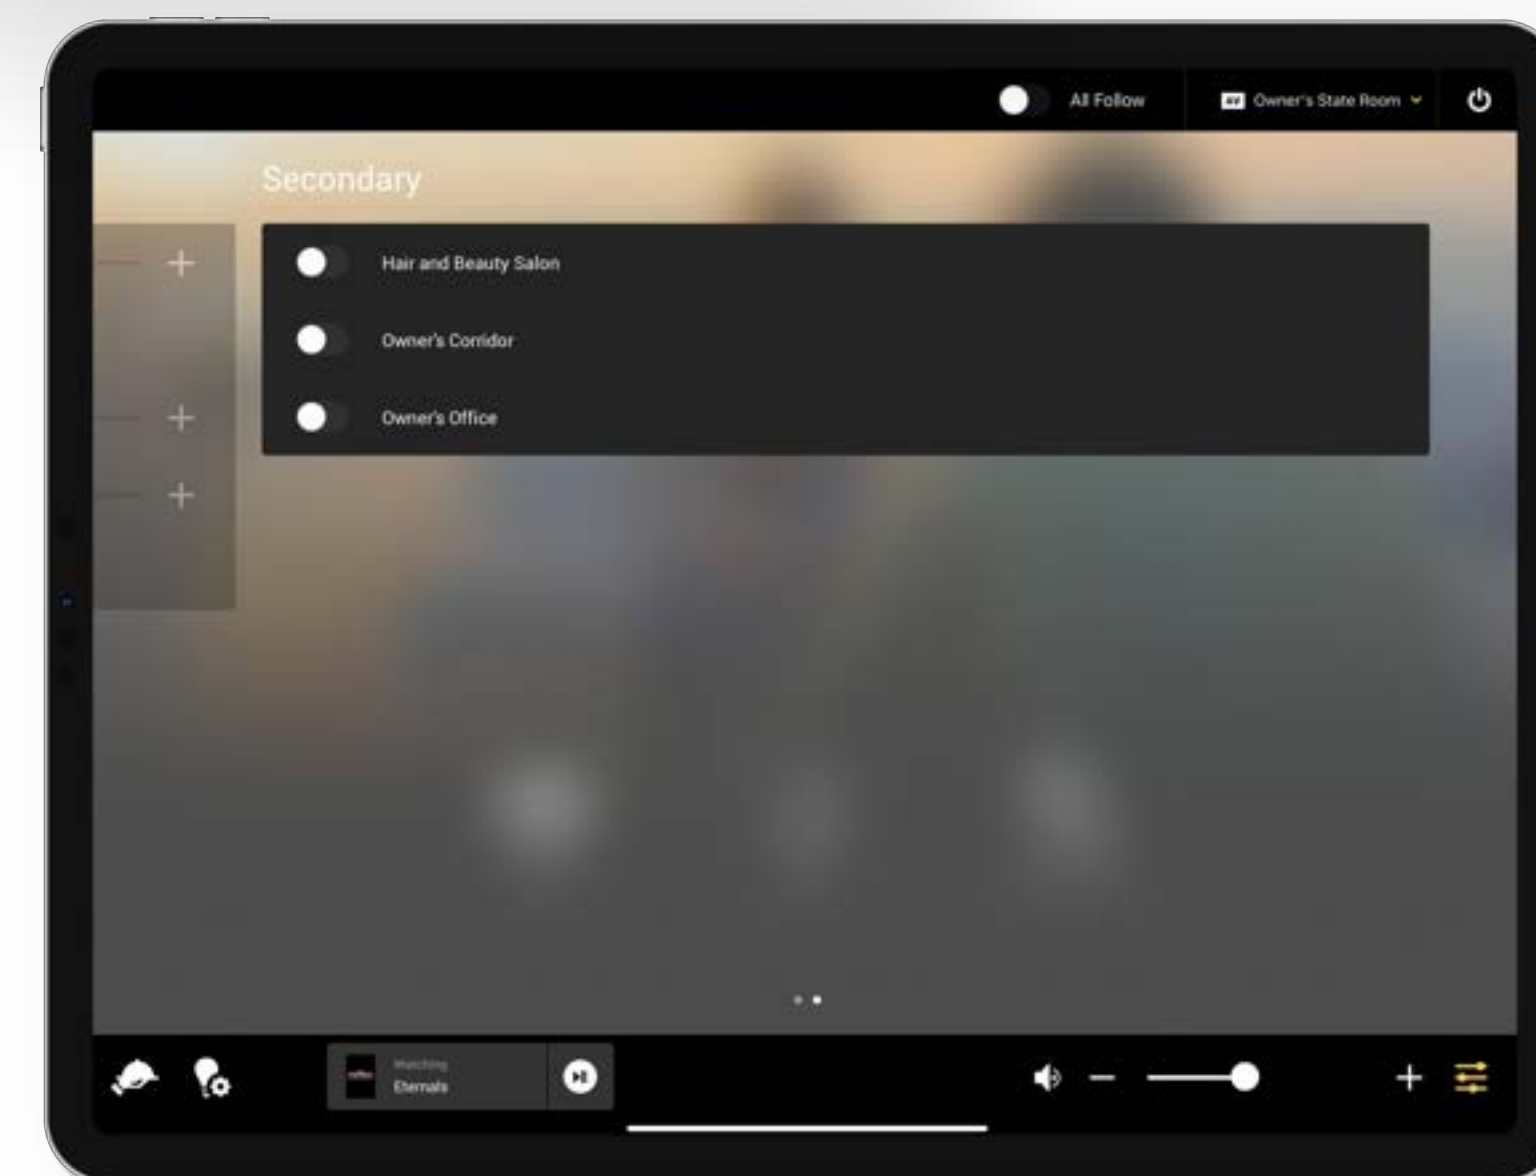

OMNIYON

INTUITIVE | COMPLETE | RELIABLE

AV Zones

Main AV zone + subzones. Certain zones can follow the main zone, or play music in all zones via Party Mode