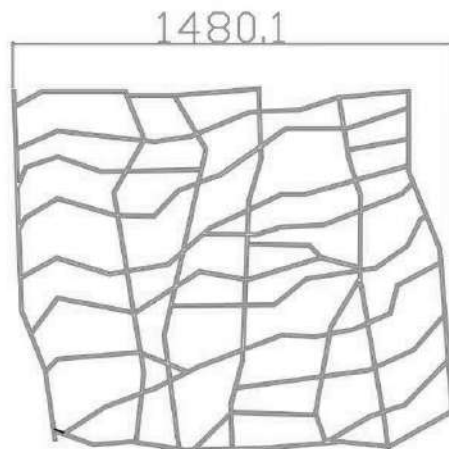

CATALOG TEMPLATES

StampRoad
stamped asphalt tools

CODE	MODEL	MEASURE (cm)
RSJ-150250	RANDOM STONE	249 X 149

CODE	MODEL	MEASURE (cm)
SR01002	DOUBLE WAVE	250X150

CODE	MODEL	MEASURE (cm)
SR01003	ITALBRICK DIAGONAL	293X143

CODE	MODEL	MEASURE (cm)
SR01006	ITALBRICK – LINEAR MEDIUM	286X135
SR01004	ITALBRICK – LINEAR BIG	389X188

CODE	MODEL	MEASURE (cm)
SR01007	ITALBRICK PEDESTRIAN EXTENSION	250X150

CODE	MODEL	MEASURE (cm)
SR01008	ITALBRICK PEDESTRIAN	348X150

CODE	MODEL	MEASURE (cm)
SR01009	ITALFAN PORFIDO	294X150

SPESSORE MM 9

CODE	MODEL
SR01011	LIVORNO 9mm

CODE	MODEL	MEASURE (cm)
SR01012	LONDON COBBLE	293X135

CODE	MODEL	MEASURE (cm)
SR01014	DIAGONAL COBBLE	287X143

CODE	MODEL	MEASURE (cm)
SR01026	ASHLAR SLATE	295X137

CODE	MODEL	MEASURE (cm)
SR01035	CARBONE	225X135

CODE	MODEL	MEASURE (cm)
SR01041	TERME	323 X 184

CODE	MODEL	MEASURE (cm)
SR01043	ITALSTONE BIG	238 X 143