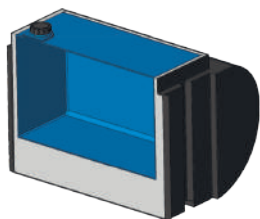

Application

Houseboat

Heavy floating houses

POLYSTYRENE FILLED FLOATS

Type		L, mm	W, mm	H, mm	Volume, l	Price*, EUR
Float W1200	Front	1200			580	
	Middle	1200	1200	940	1060	
	Back	1560			1220	
	Speed Front	2440			1554	
	S Front L1200	1200	1280	945	560	
	Speed Middle	1240			1065	
	Speed Back	1650			1297	
Heavy houses float		1900	1150	510	1000	

Floats will never sink, because of foam filling

STEEL PLATFORMS

**All links are clickable

We manufacture custom platforms. Size:

- ✓ from 4 x 2.5 m
- ✓ to 15.9 x 6.5 m

Big platforms come as trimaran version

ACCESSORIES

Inside float: Storage box/water or fuel tank

Slide to water

Connection method

Houseboat platform

Heavy floating houses platform

FLOATS W800 SPEED FRONT, W900 AND W1200S

- ✓ Higher speed of driving
- ✓ Perfect driving stability/improved steering

W800 FLOATS

Connection method

Platform bolted into floats

Floats will never sink, because of foam filling

Type		L, mm	W, mm	H, mm	Volume, l	Price*, EUR
Float W800	Speed Front	2440	800	810	912	
	Front	1200			425	
	Middle	1200			650	
	Back	1600			790	
Float W900	Speed Front	2440	980	945	1181	
	Front	1260			620	
	Middle	1240			828	
	Back	1650			1026	