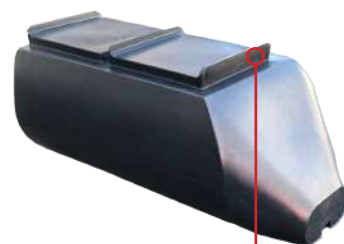

Floats will never sink, because of foam filling

STEEL PLATFORMS

**All links are clickable

We manufacture custom platforms. Size:

- ✓ from 4 x 2.5 m
- ✓ to 15.9 x 6.5 m

Big platforms come as trimaran version

ACCESSORIES

Inside float: Storage box/water or fuel tank

Slide to water

Connection method

Houseboat platform

Heavy floating houses platform

FLOATS W800 SPEED FRONT, W900 AND W1200S

- ✓ Higher speed of driving
- ✓ Perfect driving stability/improved steering

W800 FLOATS

Connection method

Platform bolted into floats

Floats will never sink, because of foam filling

Type		L, mm	W, mm	H, mm	Volume, l	Price*, EUR
Float W800	Speed Front	2440	800	810	912	
	Front	1200			425	
	Middle	1200			650	
	Back	1600			790	
Float W900	Speed Front	2440	980	945	1181	
	Front	1260			620	
	Middle	1240			828	
	Back	1650			1026	