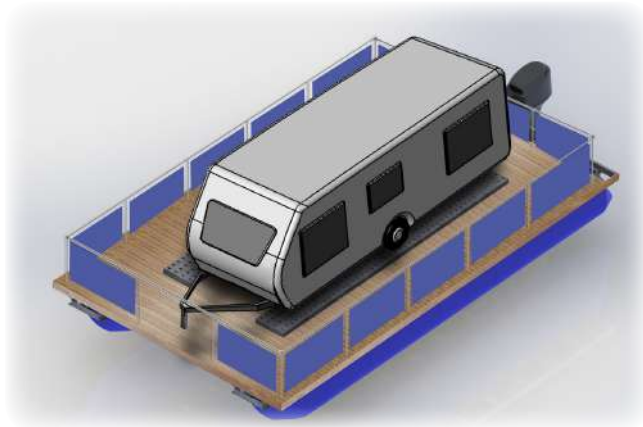

W800 FLOATS

Connection method

Platform bolted into floats

Floats will never sink, because of foam filling

Type		L, mm	W, mm	H, mm	Volume, l	Price*, EUR
Float W800	Speed Front	2440	800	810	912	
	Front	1200			425	
	Middle	1200			650	
	Back	1600			790	
Float W900	Speed Front	2440	980	945	1181	
	Front	1260			620	
	Middle	1240			828	
	Back	1650			1026	

**All links are clickable

Option 1 DIY Wood platform

Application: FLOATING SAUNAS, PARTY RAFTS, DIY RAFTS, ETC.

Option 2: Steel Houseboat platform

Option 3: DIY Wood platform on Heavy houses float

CAMPER PLATFORM

PONTOON BOAT

Camper platform features

Wood decking on sides

Movable tow hitch, to adjust to camper length

Camper wheels will be fixed with straps

Pontoon boat components

Steering console

Straight seating