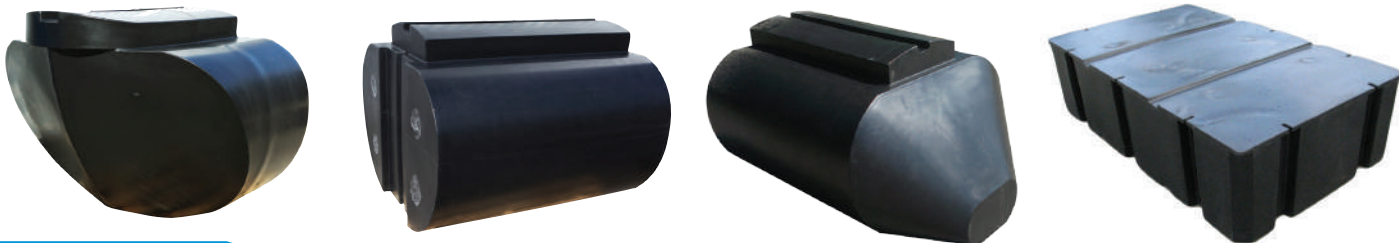

Application

Houseboat

Heavy floating houses

POLYSTYRENE FILLED FLOATS

Type		L, mm	W, mm	H, mm	Volume, l	Price*, EUR
Float W1200	Front	1200			580	
	Middle	1200	1200	940	1060	
	Back	1560			1220	
	Speed Front	2440			1554	
	S Front L1200	1200	1280	945	560	
	Speed Middle	1240			1065	
	Speed Back	1650			1297	
Heavy houses float		1900	1150	510	1000	

Floats will never sink, because of foam filling

STEEL PLATFORMS

**All links are clickable

We manufacture custom platforms. Size:

- ✓ from 4 x 2.5 m
- ✓ to 15.9 x 6.5 m

Big platforms come as trimaran version

ACCESSORIES

Inside float: Storage box/water or fuel tank

Slide to water

Connection method

Houseboat platform

Heavy floating houses platform

FLOATS W800 SPEED FRONT, W900 AND W1200S

- ✓ Higher speed of driving
- ✓ Perfect driving stability/improved steering

W800 FLOATS

Connection method

Platform bolted into floats

Floats will never sink, because of foam filling

Type		L, mm	W, mm	H, mm	Volume, l	Price*, EUR
Float W800	Speed Front	2440	800	810	912	
	Front	1200			425	
	Middle	1200			650	
	Back	1600			790	
Float W900	Speed Front	2440	980	945	1181	
	Front	1260			620	
	Middle	1240			828	
	Back	1650			1026	