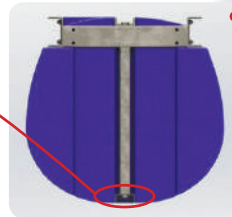

Floats will never sink, because of foam filling

STEEL PLATFORMS

**All links are clickable

We manufacture custom platforms. Size:

- ✓ from 4 x 2.5 m
- ✓ to 15.9 x 6.5 m

Big platforms come as trimaran version

ACCESSORIES

Inside float: Storage box/water or fuel tank

Slide to water

Connection method

Houseboat platform

Heavy floating houses platform

FLOATS W800 SPEED FRONT, W900 AND W1200S

- ✓ Higher speed of driving
- ✓ Perfect driving stability/improved steering

W800 FLOATS

Connection method

Platform bolted into floats

Floats will never sink, because of foam filling

Type		L, mm	W, mm	H, mm	Volume, l	Price*, EUR
Float W800	Speed Front	2440	800	810	912	
	Front	1200			425	
	Middle	1200			650	
	Back	1600			790	
Float W900	Speed Front	2440	980	945	1181	
	Front	1260			620	
	Middle	1240			828	
	Back	1650			1026	