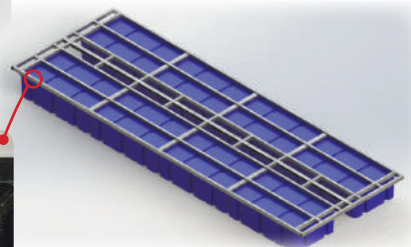

Floats will never sink, because of foam filling

STEEL PLATFORMS

**All links are clickable

We manufacture custom platforms. Size:

- ✓ from 4 x 2.5 m
- ✓ to 15.9 x 6.5 m

Big platforms come as trimaran version

ACCESSORIES

Inside float: Storage box/water or fuel tank

Slide to water

Connection method

Houseboat platform

Heavy floating houses platform

FLOATS W800 SPEED FRONT, W900 AND W1200S

- ✓ Higher speed of driving
- ✓ Perfect driving stability/improved steering

W800 FLOATS

Connection method

Platform bolted into floats

Floats will never sink, because of foam filling

Type		L, mm	W, mm	H, mm	Volume, l	Price*, EUR
Float W800	Speed Front	2440	800	810	912	
	Front	1200			425	
	Middle	1200			650	
	Back	1600			790	
Float W900	Speed Front	2440	980	945	1181	
	Front	1260			620	
	Middle	1240			828	
	Back	1650			1026	