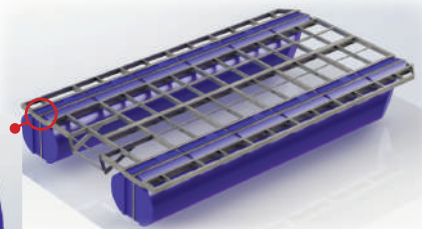

Floats will never sink, because of foam filling

STEEL PLATFORMS

**All links are clickable

We manufacture custom platforms. Size:

- ✓ from 4 x 2.5 m
- ✓ to 15.9 x 6.5 m

Big platforms come as trimaran version

ACCESSORIES

Inside float: Storage box/water or fuel tank

Slide to water

Connection method

Houseboat platform

Heavy floating houses platform

FLOATS W800 SPEED FRONT, W900 AND W1200S

- ✓ Higher speed of driving
- ✓ Perfect driving stability/improved steering

W800 FLOATS

Connection method

Platform bolted into floats

Floats will never sink, because of foam filling

Type		L, mm	W, mm	H, mm	Volume, l	Price*, EUR
Float W800	Speed Front	2440	800	810	912	
	Front	1200			425	
	Middle	1200			650	
	Back	1600			790	
Float W900	Speed Front	2440	980	945	1181	
	Front	1260			620	
	Middle	1240			828	
	Back	1650			1026	