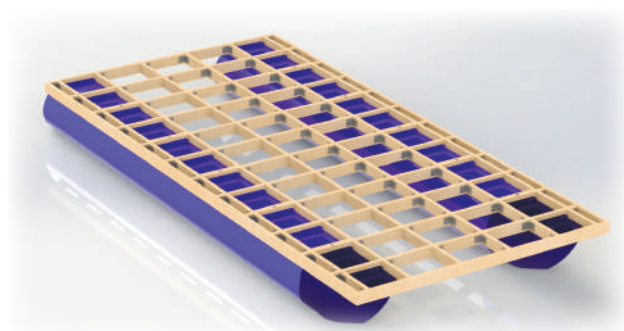

Floats will never sink, because of foam filling

STEEL PLATFORMS

**All links are clickable

We manufacture custom platforms. Size:

- ✓ from 4 x 2.5 m
- ✓ to 15.9 x 6.5 m

Big platforms come as trimaran version

W800 FLOATS

Connection method

Platform bolted into floats

Floats will never sink, because of foam filling

Type		L, mm	W, mm	H, mm	Volume, l	Price*, EUR
Float W800	Speed Front	2440	800	810	912	
	Front	1200			425	
	Middle	1200			650	
	Back	1600			790	
Float W900	Speed Front	2440	980	945	1181	
	Front	1260			620	
	Middle	1240			828	
	Back	1650			1026	

**All links are clickable

Option 1 DIY Wood platform

Application: FLOATING SAUNAS, PARTY RAFTS, DIY RAFTS, ETC.

Option 2: Steel Houseboat platform

Option 3: DIY Wood platform on Heavy houses float

CAMPER PLATFORM