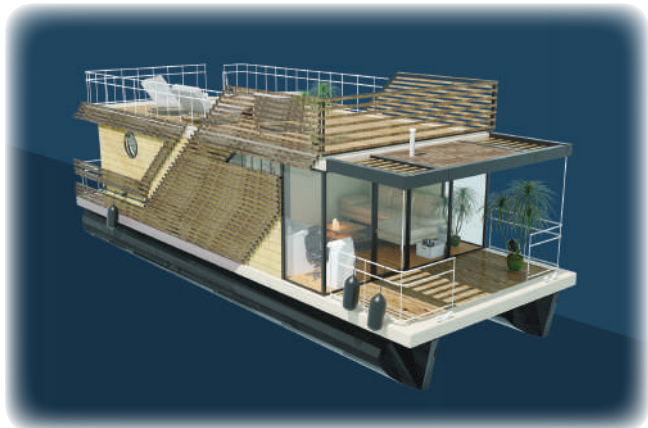

Application

Houseboat

Heavy floating houses

POLYSTYRENE FILLED FLOATS

Type		L, mm	W, mm	H, mm	Volume, l	Price*, EUR
Float W1200	Front	1200			580	
	Middle	1200	1200	940	1060	
	Back	1560			1220	
	Speed Front	2440			1554	
	S Front L1200	1200	1280	945	560	
	Speed Middle	1240			1065	
	Speed Back	1650			1297	
Heavy houses float		1900	1150	510	1000	

Floats will never sink, because of foam filling

STEEL PLATFORMS

**All links are clickable

We manufacture custom platforms. Size:

- ✓ from 4 x 2.5 m
- ✓ to 15.9 x 6.5 m

Big platforms come as trimaran version

ACCESSORIES

Inside float: Storage box/water or fuel tank

Slide to water

Connection method

Houseboat platform

Heavy floating houses platform

FLOATS W800 SPEED FRONT, W900 AND W1200S

- ✓ Higher speed of driving
- ✓ Perfect driving stability/improved steering

**All links are clickable

Option 1 DIY Wood platform

Application: FLOATING SAUNAS, PARTY RAFTS, DIY RAFTS, ETC.

Option 2: Steel Houseboat platform

Option 3: DIY Wood platform on Heavy houses float

CAMPER PLATFORM