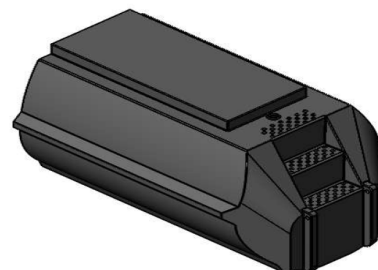

Floats will never sink, because of foam filling

STEEL PLATFORMS

**All links are clickable

We manufacture custom platforms. Size:

- ✓ from 4 x 2.5 m
- ✓ to 15.9 x 6.5 m

Big platforms come as trimaran version

ACCESSORIES

Inside float: Storage box/water or fuel tank

Slide to water

Connection method

Houseboat platform

Heavy floating houses platform

FLOATS W800 SPEED FRONT, W900 AND W1200S

- ✓ Higher speed of driving
- ✓ Perfect driving stability/improved steering

W800 FLOATS

Connection method

Platform bolted into floats

Floats will never sink, because of foam filling

Type		L, mm	W, mm	H, mm	Volume, l	Price*, EUR
Float W800	Speed Front	2440	800	810	912	
	Front	1200			425	
	Middle	1200			650	
	Back	1600			790	
Float W900	Speed Front	2440	980	945	1181	
	Front	1260			620	
	Middle	1240			828	
	Back	1650			1026	