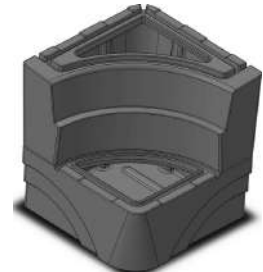

W800 FLOATS

Connection method

Platform bolted into floats

Floats will never sink, because of foam filling

Type		L, mm	W, mm	H, mm	Volume, l	Price*, EUR
Float W800	Speed Front	2440	800	810	912	
	Front	1200			425	
	Middle	1200			650	
	Back	1600			790	
Float W900	Speed Front	2440	980	945	1181	
	Front	1260			620	
	Middle	1240			828	
	Back	1650			1026	

**All links are clickable

Option 1 DIY Wood platform

Application: FLOATING SAUNAS, PARTY RAFTS, DIY RAFTS, ETC.

Option 2: Steel Houseboat platform

Option 3: DIY Wood platform on Heavy houses float

CAMPER PLATFORM

PONTOON BOAT

Camper platform features

Wood decking on sides

Movable tow hitch, to adjust to camper length

Camper wheels will be fixed with straps

Pontoon boat components

Steering console

Straight seating

Corner seating

L/W/H
mm
Price*
EUR

686 / 800 / 1115

242 / 1200 / 410

717 / 717 / 410

WORK BOAT

COMMERCIAL BOAT

More information about all products above - [link](#).