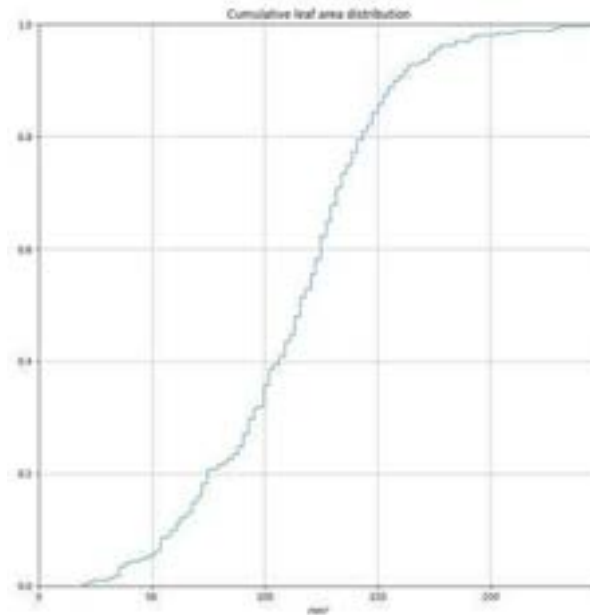

# Growth Reporting (e-mail)

Within **15-30** minutes the results will be sent to your email in the form of histograms, graphs and tables.