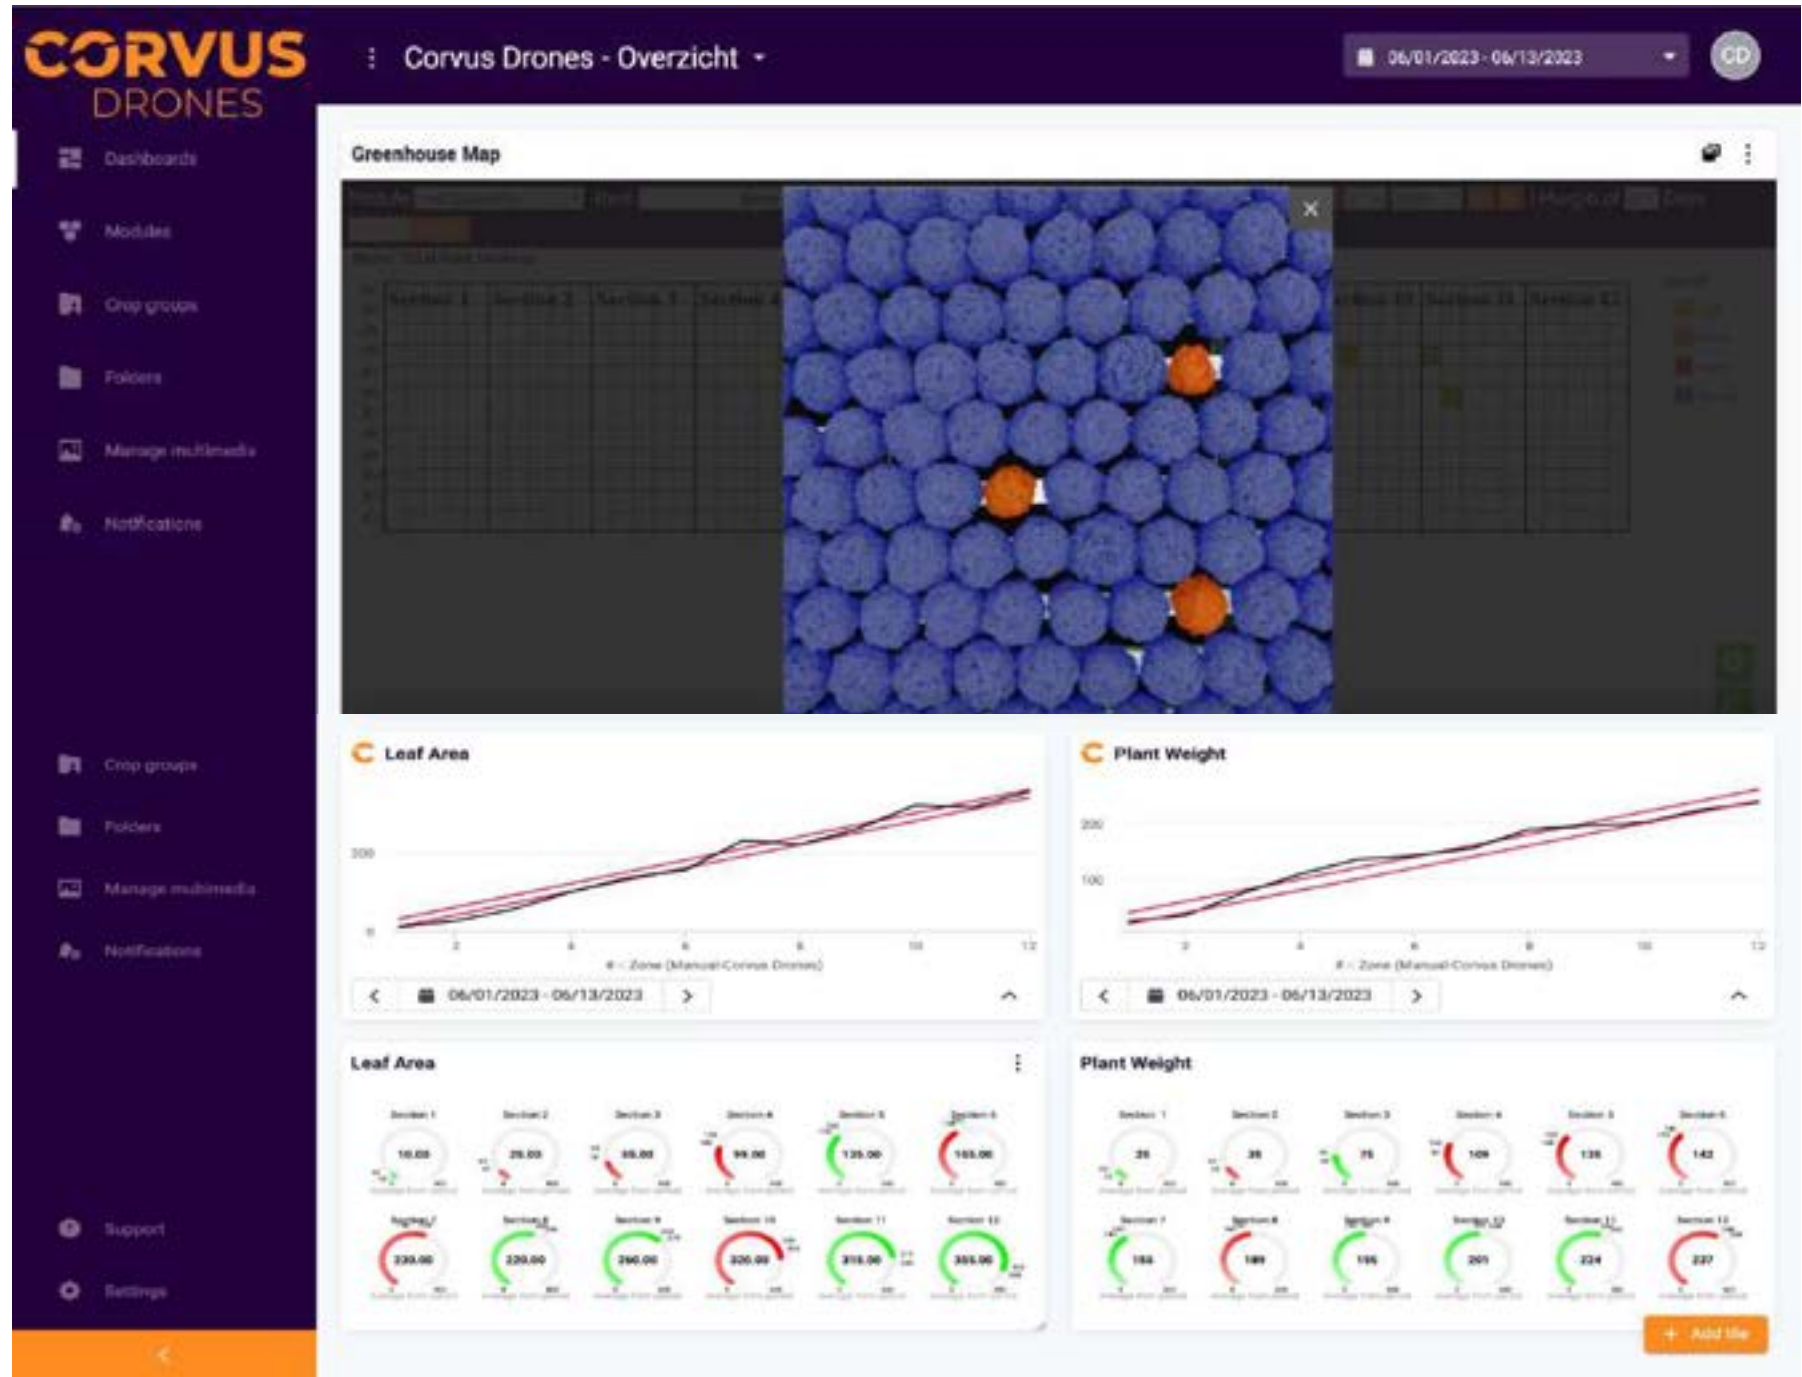

Growth Reporting (LetsGrow)