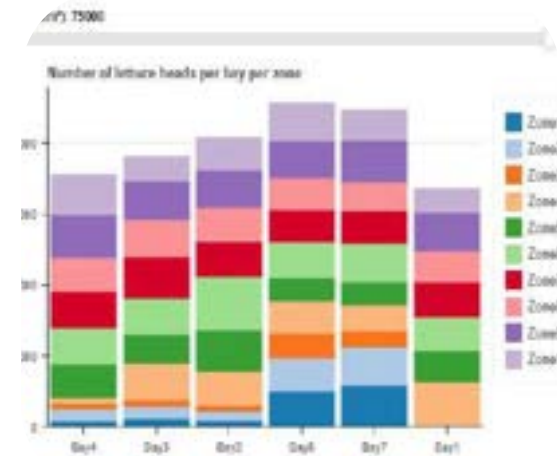

# Damages in leaf (LetsGrow)

Greenhouse Map

Items: leaf colouring - Dayright

Legend  
 Light  
 Heavy  
 Heavy  
 Heavy

# Leaf Colouring (LetsGrow)

# Batch recognition

- QR codes (batch information) on opposite corners of each batch.
- We detect the position of each QR code and each tray (or plant).
- Drone draws a rectangle between them.

## Reporting:

- **Simple tables** – straightforward data summaries for quick insights.
- **Charts** – to visualize trends, progress, or yield differences over time.
- **Graphs** – for detailed analysis of crop performance and growth metrics.
- **Heatmaps** – to highlight spatial patterns in the greenhouse, such as stress zones or growth variations.
- **Software integration** in your system