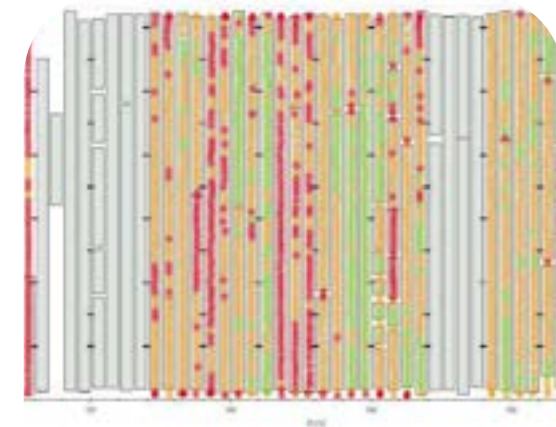

# Batch recognition

- QR codes (batch information) on opposite corners of each batch.
- We detect the position of each QR code and each tray (or plant).
- Drone draws a rectangle between them.

## Reporting:

- **Simple tables** – straightforward data summaries for quick insights.
- **Charts** – to visualize trends, progress, or yield differences over time.
- **Graphs** – for detailed analysis of crop performance and growth metrics.
- **Heatmaps** – to highlight spatial patterns in the greenhouse, such as stress zones or growth variations.
- **Software integration** in your system