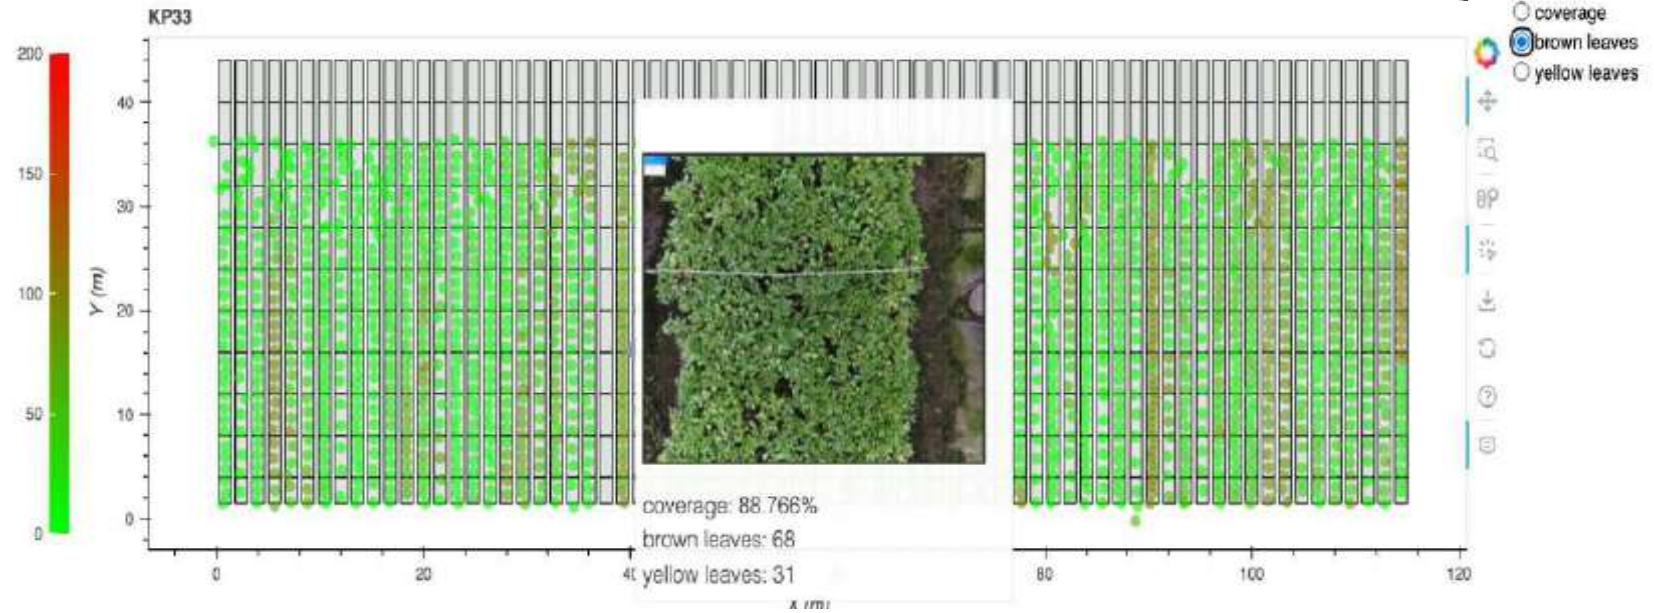

Interactive greenhouse e map reporting

COVERAGE, YELLOW OR BROWN LEAVES REPORTING

Complete greenhouse compartment in one overview. Mouse over shows picture of the crop. Detail inspection with one click to get a large high resolution picture.

Overview: