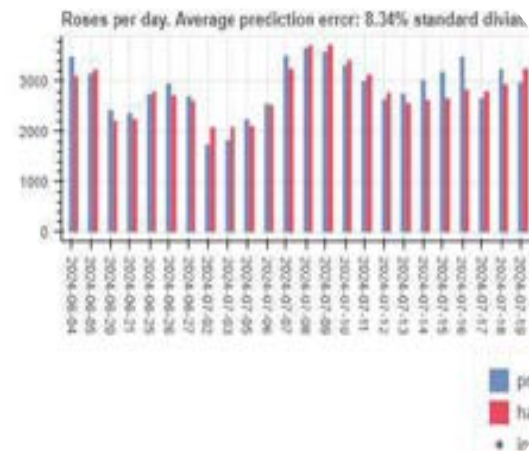

## Reporting:

- **Simple tables** – straightforward data summaries for quick insights.
- **Charts** – to visualize trends, progress, or yield differences over time.
- **Graphs** – for detailed analysis of crop performance and growth metrics.
- **Heatmaps** – to highlight spatial patterns in the greenhouse, such as stress zones or growth variations.
- **Software integration** in your system