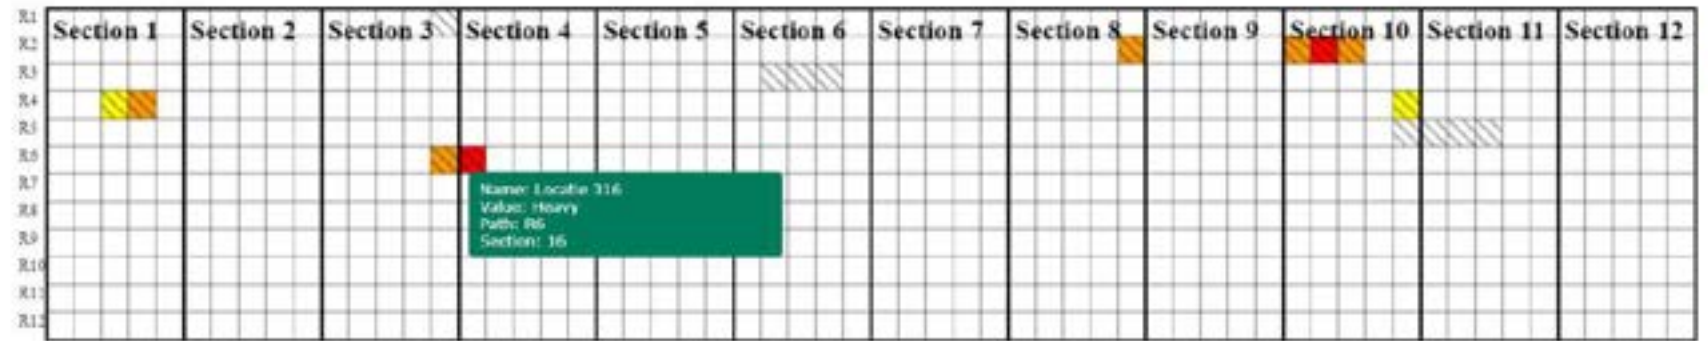

Items: leaf colouring - Dayright