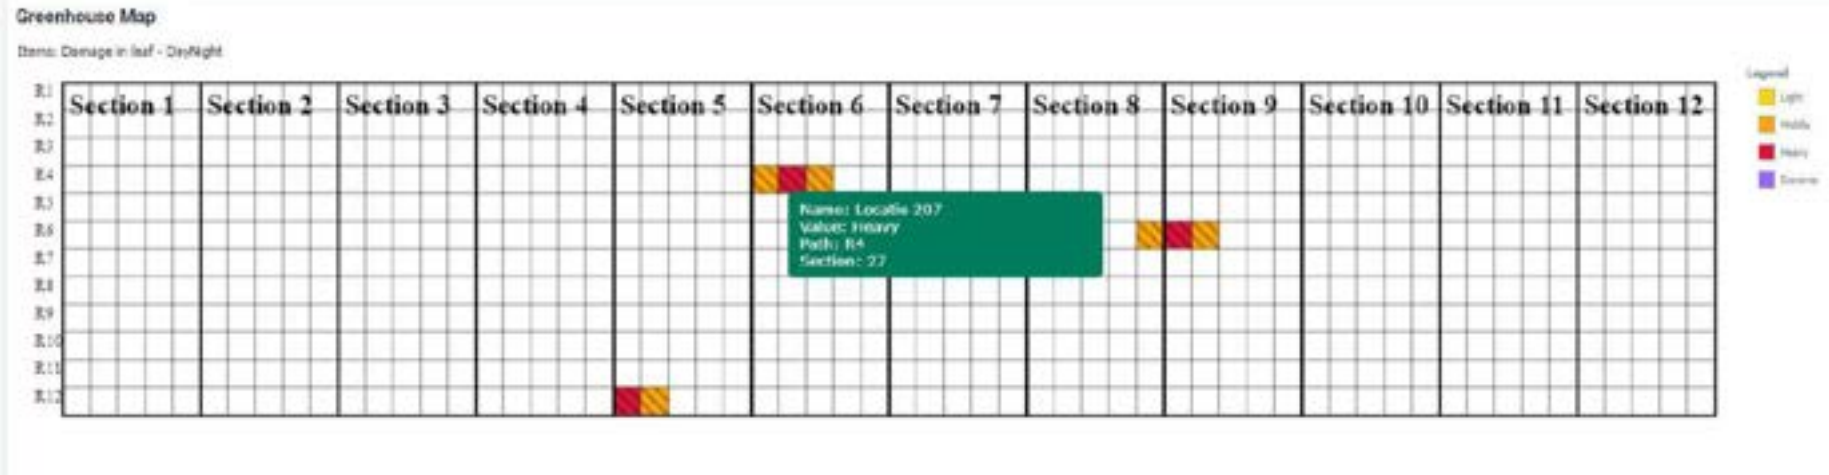

Damages in leaf (LetsGrow)