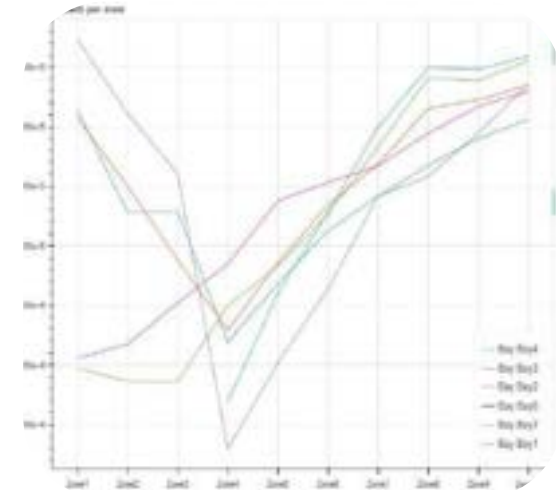

# Batch recognition

- QR codes (batch information) on opposite corners of each batch.
- We detect the position of each QR code and each tray (or plant).
- Drone draws a rectangle between them.

## Reporting:

- **Simple tables** – straightforward data summaries for quick insights.
- **Charts** – to visualize trends, progress, or yield differences over time.
- **Graphs** – for detailed analysis of crop performance and growth metrics.
- **Heatmaps** – to highlight spatial patterns in the greenhouse, such as stress zones or growth variations.
- **Software integration** in your system