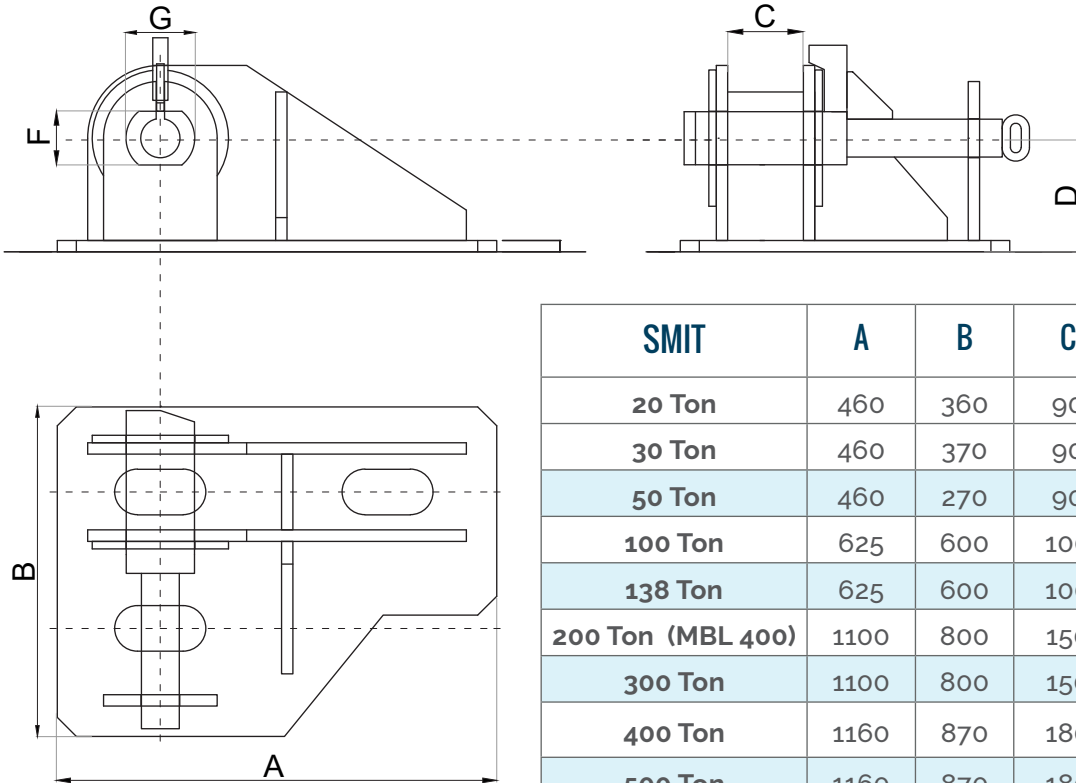

Smit Brackets

Certifications:

SMIT	A	B	C	D	F	G
20 Ton	460	360	90	100	50	70
30 Ton	460	370	90	100	50	70
50 Ton	460	270	90	100	70	70
100 Ton	625	600	100	175	80	152
138 Ton	625	600	100	175	80	125
200 Ton (MBL 400)	1100	800	150	225	90	135
300 Ton	1100	800	150	255	130	160
400 Ton	1160	870	180	300	140	180
500 Ton	1160	870	180	315	140	180

Customizations:

Posidonia can offer Smit Brackets in various sizes up to 500 tonnes, and more upon request.

The Smit Bracket can accommodate not only standard chains, but also chains with chafe gear or towing ropes.