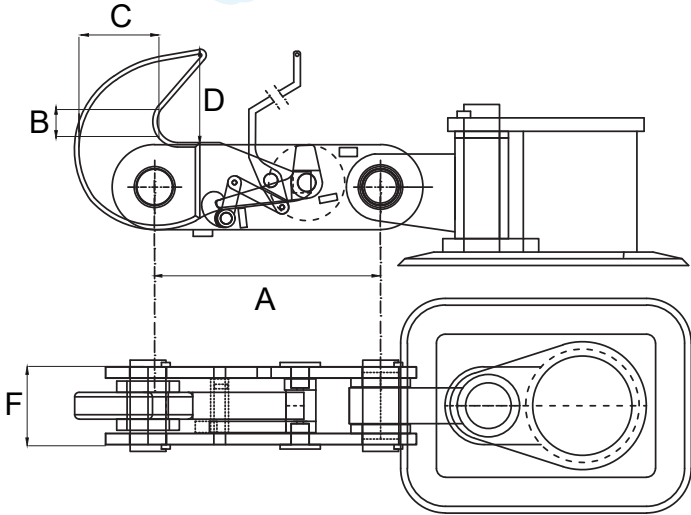

# Quick release hooks

**Certifications:**

**Custom:**

We can customize basement and hook as per your request

SWL	A	B	C	D	F
tons	mm	mm	mm	mm	mm
10	520	90	180	200	100
20 inox	505	60	155	208	124
40 steel	505	60	155	208	124
50	600	80	125	245	120
75	720	100	160	300	144
138	720	100	160	300	224

The measurements in tables may vary between different models