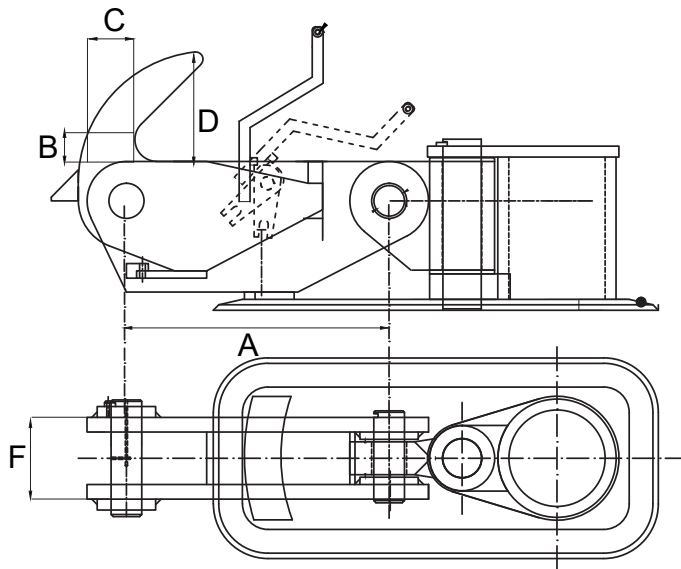

# Quick release hooks

**Certifications:**

**Custom:**

We can customize basement and hook as per your request

SWL	A	B	C	D	F
tons	mm	mm	mm	mm	mm
10	520	90	180	200	100
20 inox	505	60	155	208	124
40 steel	505	60	155	208	124
50	600	80	125	245	120
75	720	100	160	300	144
138	720	100	160	300	224

The measurements in tables may vary between different models