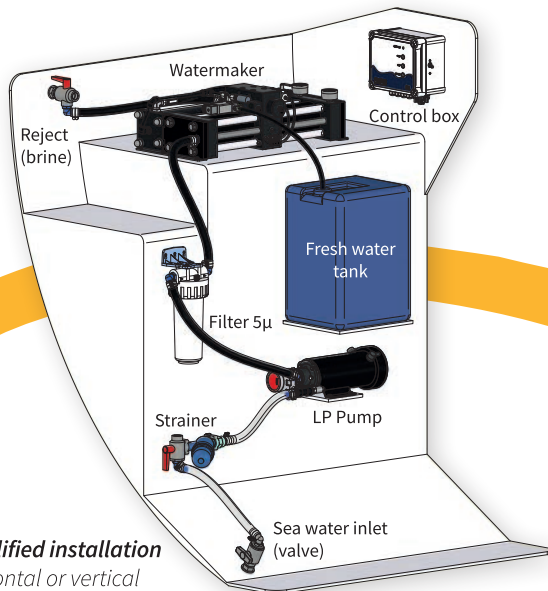

FEATURES

Capacity	Voltage	Consumption	Weight
35 L/h	12 V	12 A	34 kg
	24 V	6 A	
65 L/h	12 V	25 A	42 kg
	24 V	12,5 A	
	48 V	8 A	
105 L/h	12 V	34 A	54 kg
	24 V	17 A	
	48 V	10 A	

Rated performances \pm 10% using standard seawater, with 35 g/L salinity and temperature at 25 °C.

Small footprint
for a very compact
model

Dimensions in Millimetres

Simplified installation
horizontal or vertical
bulkhead mount

© Août 2025 - SLCE watermakers SAS RCS Lorient 349 942 763 - All rights reserved. Specifications may change without notice. Photo credits: Depositphotos, DR.

premium

Automatic version with touch screen controls, programmable production, automatic flushing as standard and mobile application.

*Options depending on the version:

- Automatic flushing
- Remote control
- Connectivity box
- Dual voltage