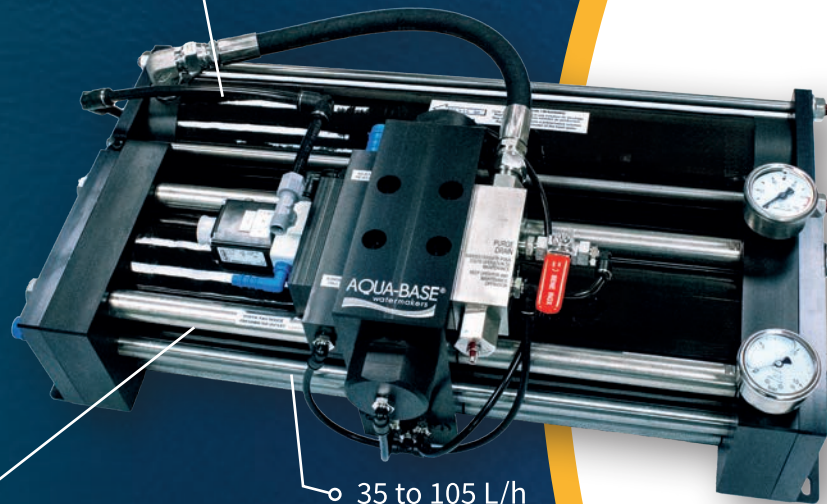

2-10 PERS.

FIJI

ESSENTIAL • COMFORT • PREMIUM

- **Low power consumption**
12 A at 12 V to produce 35 L/h
- **Easy to use**
No pressure adjustment needed
- **Very quiet and vibration-free**
- **Very compact**