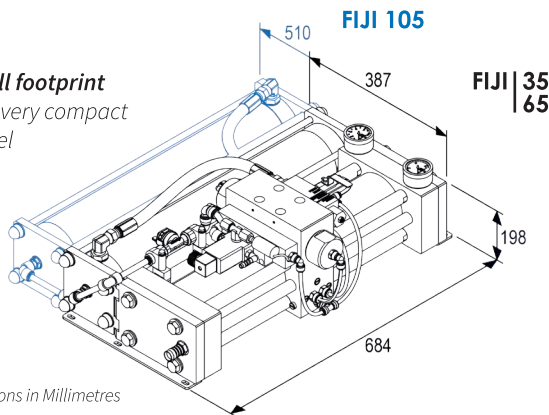

FEATURES

Capacity	Voltage	Consumption	Weight
35 L/h	12 V	12 A	34 kg
	24 V	6 A	
65 L/h	12 V	25 A	42 kg
	24 V	12,5 A	
	48 V	8 A	
105 L/h	12 V	34 A	54 kg
	24 V	17 A	
	48 V	10 A	

Rated performances \pm 10% using standard seawater, with 35 g/L salinity and temperature at 25 °C.

Small footprint
for a very compact
model

Dimensions in Millimetres

Simplified installation
horizontal or vertical
bulkhead mount

© Août 2025 - SLCE watermakers SAS RCS Lorient 349 942 763 - All rights reserved. Specifications may change without notice. Photo credits: Depositphotos, DR.