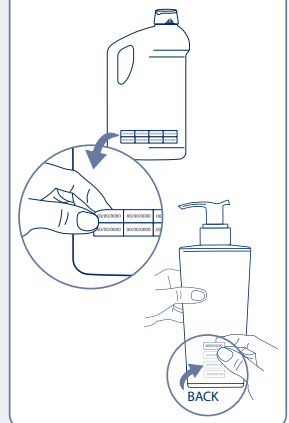

MIR105 *Mirage Shower gel refill*

MIR106 *Mirage Hand soap refill*

MIR107 *Mirage Shampoo refill*

MIR113 *Mirage Hair & Body wash refill*

Production batch traceability