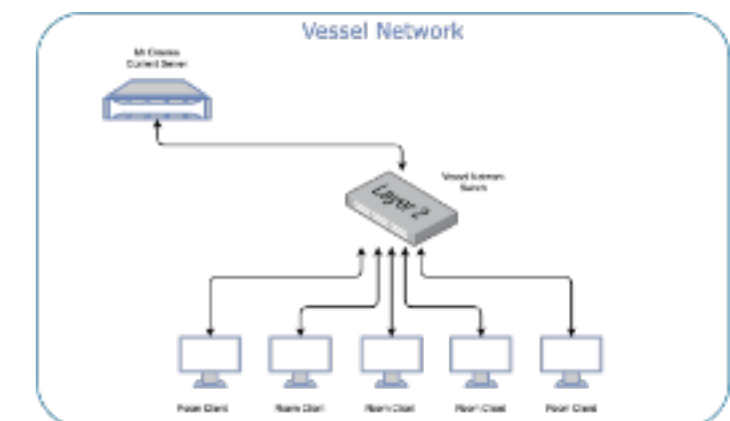

Method

Mr Cinema uses studio approved hardware and is equipped with TPM security to ensure the highest security standards are in place.

The premium solution will be pre-installed on HP enterprise servers that are specially approved for use by the studios.

When the server is connected within the same local area network as the room players, the Mr Cinema app will automatically connect to the secured server. This way the system is designed to be 100 % plug & play.

The server contains our content management platform that takes care of the content download onto the hard-drives.

To avoid unintentional internet use, the management software allows the user to download new content at a time and place of convenience. When new content is available, the system will give an indication that an update is available for download.