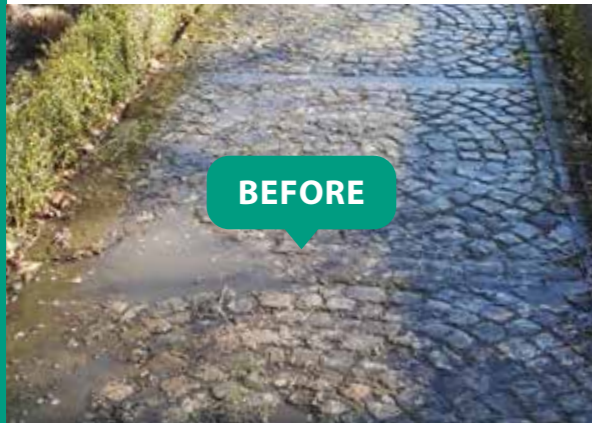

The use of water, low noise emissions and low energy consumption (= low CO2) also benefit the environment.

Due to the polishing effect of the brush, the surface is not damaged - in contrast to the use of high pressure - and thus the adhesion of new dirt after cleaning is reduced to a minimum.

Thanks to the unique combination of synthetic tufts with a few metal tufts and the rotation technique of the Weedee, the surface is brushed and weeds and moss disappear.

Removing weeds and mosses with the Weedee® is also very ecological! Here too, no use is made of chemical means or high pressure and, moreover, work can be done without water.