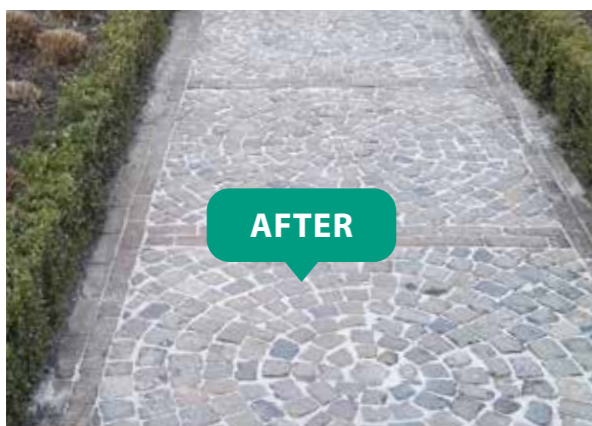

Thanks to the unique combination of synthetic tufts with a few metal tufts and the rotation technique of the Weedee, the surface is brushed and weeds and moss disappear.

Removing weeds and mosses with the Weedee® is also very ecological! Here too, no use is made of chemical means or high pressure and, moreover, work can be done without water.