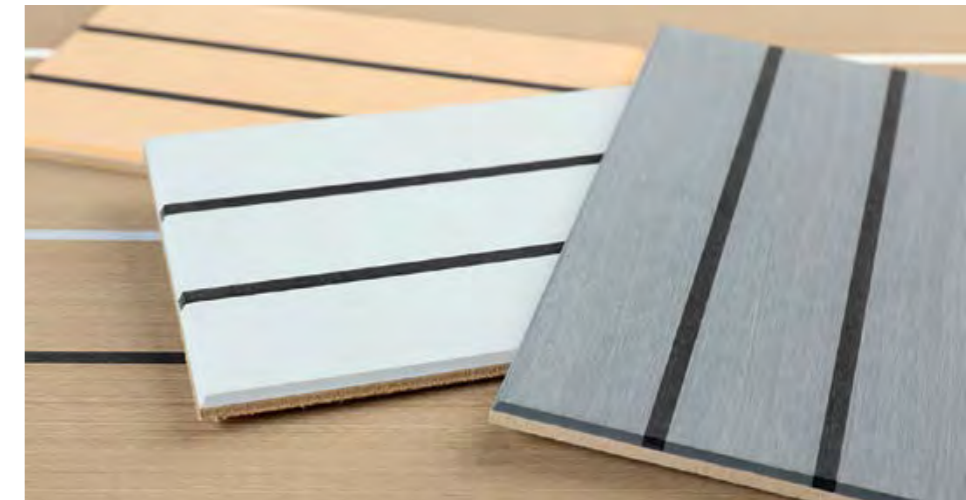

LIGHTWEIGHT DECK COVERING

Weight is an important factor when a yacht is sailing in wind and weather. A lighter deck covering is resulting in less fuel consumption and therefore in a cost-effective and sustainable solution for yacht owners. In combination with the SikaTransfloor®-352 or Sikafloor® Marine-500 series, lightweight levelling screeds an estimated weight savings of approx. 5-10 kg/m² can be achieved based upon a 10 mm average deck height.

With Sikafloor® Marine-595, Sika complements the product range, which includes aesthetical superior, low weight and noise limiting deck covering systems, creating a unique, tailor made and unmatched trusted solution for your yacht.