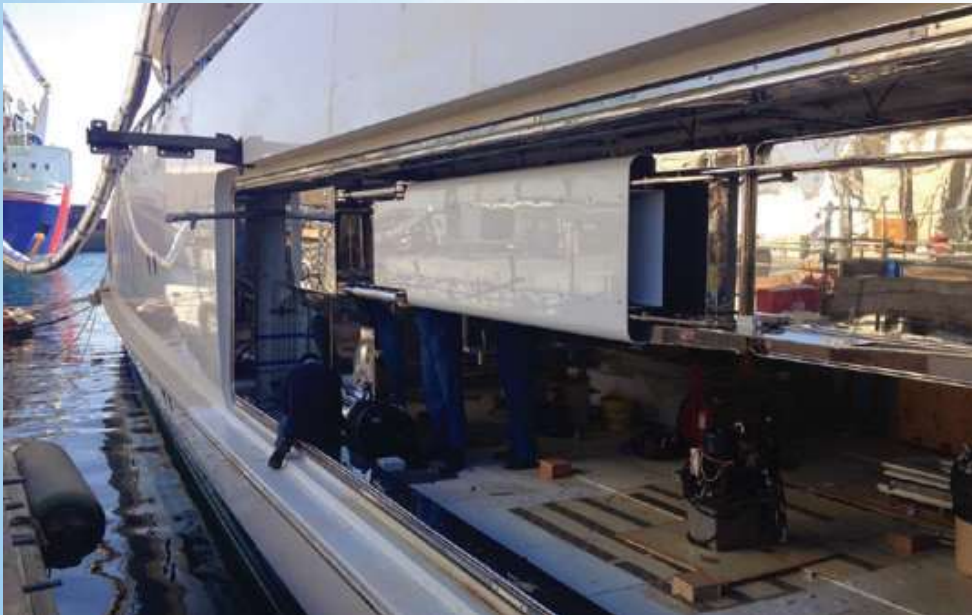

OCEAN GROUP

Boarding Ladders Passerelle

Boarding ladders

Ocean Group can custom design and manufacture hydraulic boarding ladders to any classification. Our highly competent hydraulics and mechanical engineers work closely with the design team to make sure that hydraulic boarding ladder is deployed and retrieved smoothly and safely. We have manufactured hydraulic boarding ladders for yachts ranging from 30 to over 140 meters. Our yachts feature custom control systems, fully automated design, mirror polished finish, and more. We also integrate top-class, perfectly dimmed LED lighting into our boarding ladders.

Passerelles

Ocean Group designs and builds passerelles for any size yacht from small to mega. We feature compact designs, mega yacht quality finish (painting and mirror-polishing). All our passerelles are precision built, and each product is fully tested for usage and load. Available with inhouse made state of the art marine LED lighting built in, as well as the highest quality stainless removable or foldable railing.

- Compact designs
- Mirror polished stainless
- Built for the marine environment
- Precision built
- Fully tested for usage and load

OCEAN GROUP

No.18 Ho Fa Road, Daliao District
Kaohsiung, Taiwan R. O. C.