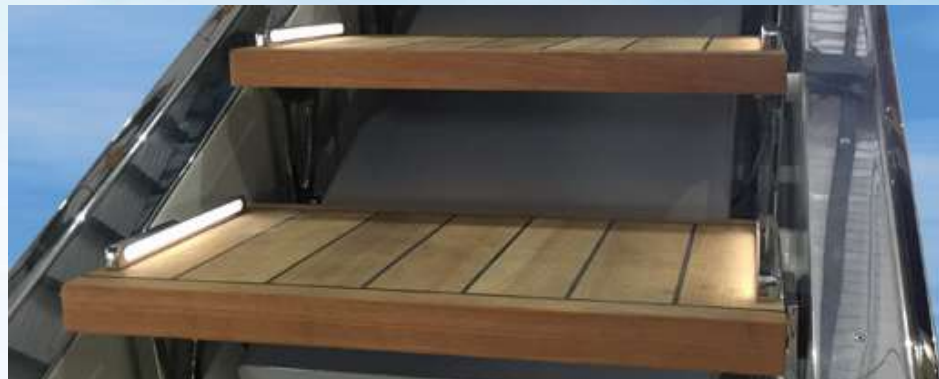

OCEAN GROUP

Boarding Ladders Passerelle

Boarding ladders

Ocean Group can custom design and manufacture hydraulic boarding ladders to any classification. Our highly competent hydraulics and mechanical engineers work closely with the design team to make sure that hydraulic boarding ladder is deployed and retrieved smoothly and safely. We have manufactured hydraulic boarding ladders for yachts ranging from 30 to over 140 meters. Our yachts feature custom control systems, fully automated design, mirror polished finish, and more. We also integrate top-class, perfectly dimmed LED lighting into our boarding ladders.

Passerelles

Ocean Group designs and builds passerelles for any size yacht from small to mega. We feature compact designs, mega yacht quality finish (painting and mirror-polishing). All our passerelles are precision built, and each product is fully tested for usage and load. Available with inhouse made state of the art marine LED lighting built in, as well as the highest quality stainless removable or foldable railing.