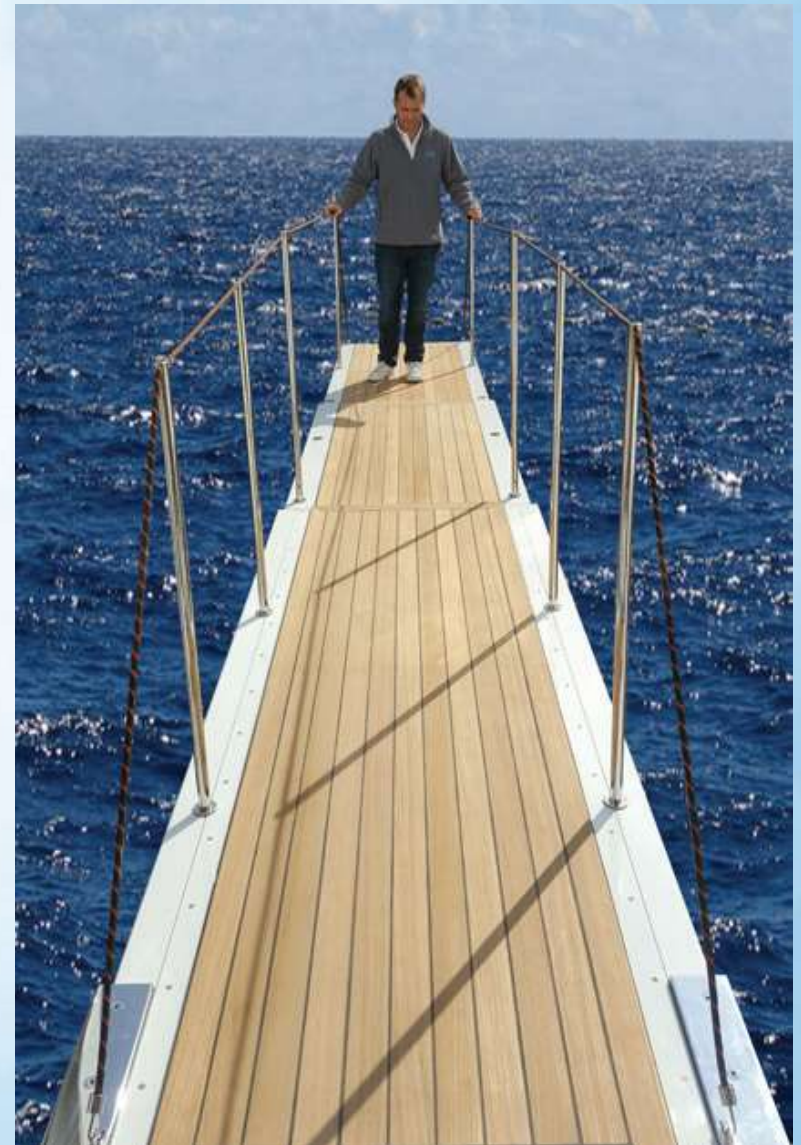

Passerelles

Ocean Group designs and builds passerelles for any size yacht from small to mega. We feature compact designs, mega yacht quality finish (painting and mirror-polishing). All our passerelles are precision built, and each product is fully tested for usage and load. Available with inhouse made state of the art marine LED lighting built in, as well as the highest quality stainless removable or foldable railing.

- Compact designs
- Mirror polished stainless
- Built for the marine environment
- Precision built
- Fully tested for usage and load