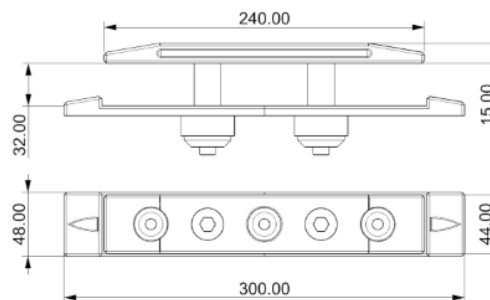

Model:

ULT-06-02-1 pop-upp

Material: anodized aluminium/ stainless steel

Color: black