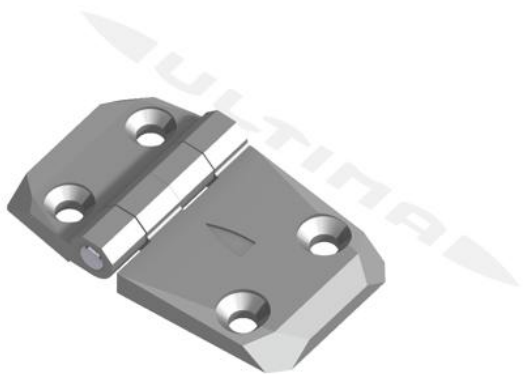

### EXCENTER LOCK

Model: **ULT-02-01**

Material: anodized aluminium

Color: black