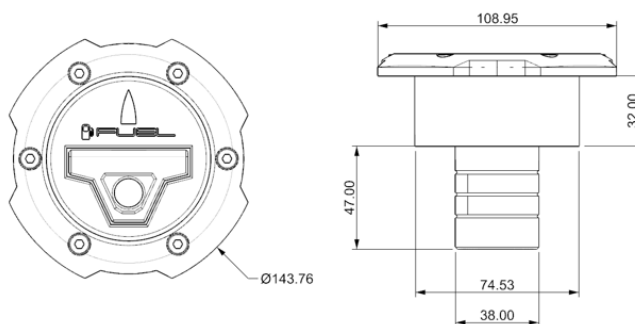

Model: DIESEL 38 mm

ULT-04-02-1

Material: anodized aluminium

Color: black