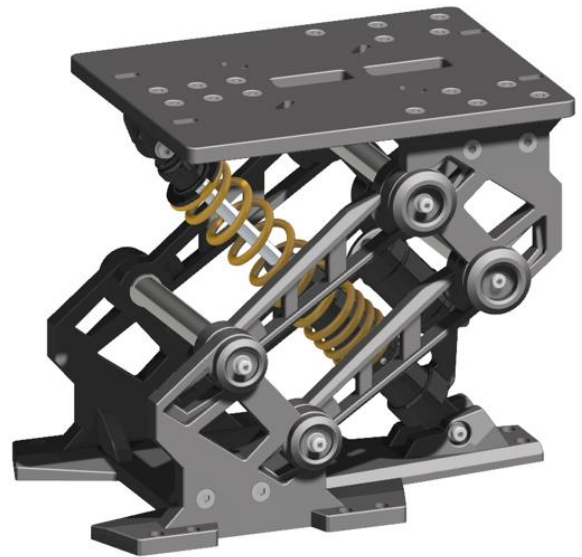

Model: ULT-STV-3 RS

Material: anodized aluminium (axes in stainless steel)

Color: graphite

STV 3RS