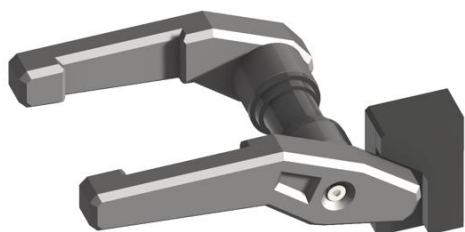

## DOOR/HATCH LOCK

Model:

ULT-01-RGH (right)

ULT-01-LFT (left)

Material: anodized aluminium

Color: black