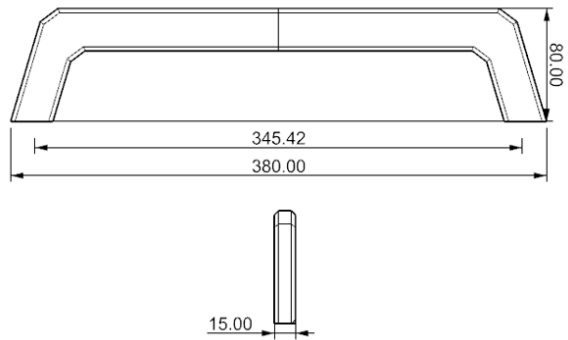

Model:

ULT-05-03-1

ULT-05-03-2

Material: anodized aluminium

Color: black or graphite