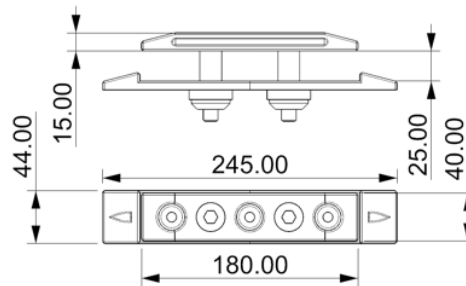

## CLEAT

**Model:**

**ULT-06-01-1 pop-upp**

Material: anodized aluminium/stainless steel

Color: black

**Model:**

**ULT-06-02-1 pop-upp**

Material: anodized aluminium/ stainless steel