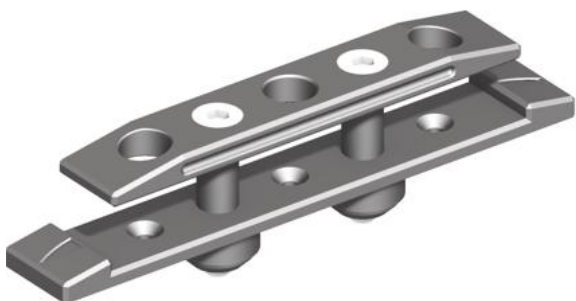

Model:

ULT-06-02-1 pop-upp

Material: anodized aluminium/ stainless steel

Color: black