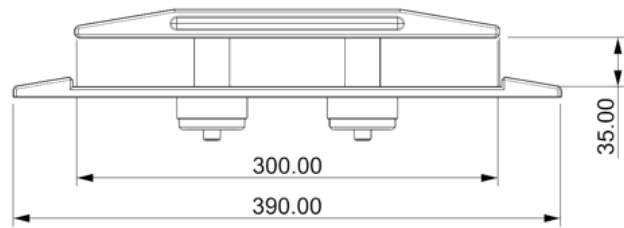

Color: black

**Model:**

**ULT-06-03-1 pop-up**

Material: anodized aluminium/ stainless steel

Color: black

**Model:**

**ULT-07-01-1**

Material: anodized aluminium/ stainless steel