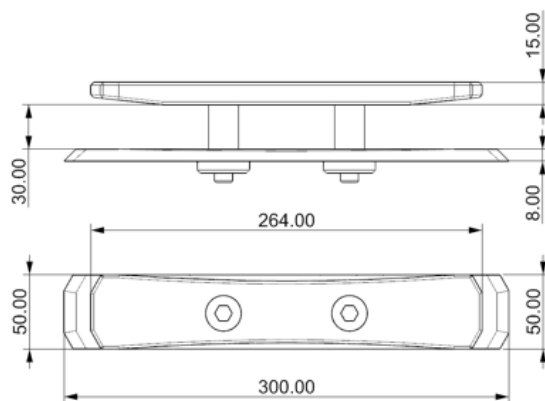

Model:

ULT-07-01-1

Material: anodized aluminium/ stainless steel

Color: black