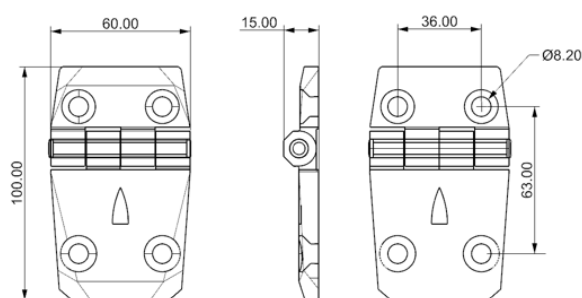

HINGE

Model: **ULT-03-01**

Material: anodized aluminium

Color: black