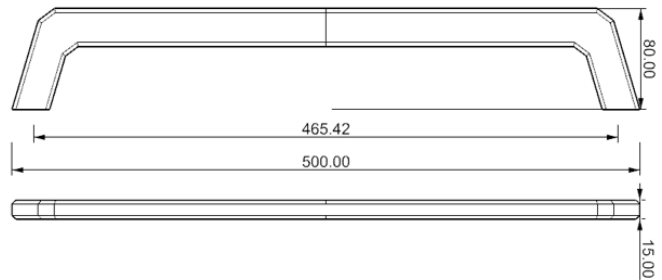

## DECK FILLER

**Model: FUEL 38 mm**

**ULT-04-01-1**

Material: anodized aluminium

Color: black

**Model: DIESEL 38 mm**

**ULT-04-02-1**

Material: anodized aluminium