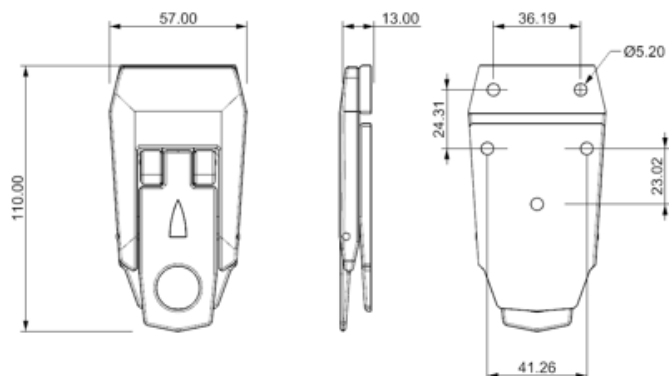

EXCENTER LOCK

Model: **ULT-02-01**

Material: anodized aluminium

Color: black