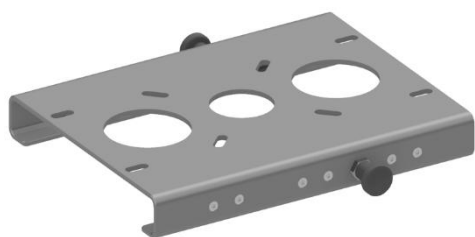

## SLIDER

**Model: ULT-SLD-2**

Compatible with seat suspension ULT-STV-2

Material: anodized aluminium / stainless steel

Color: graphite