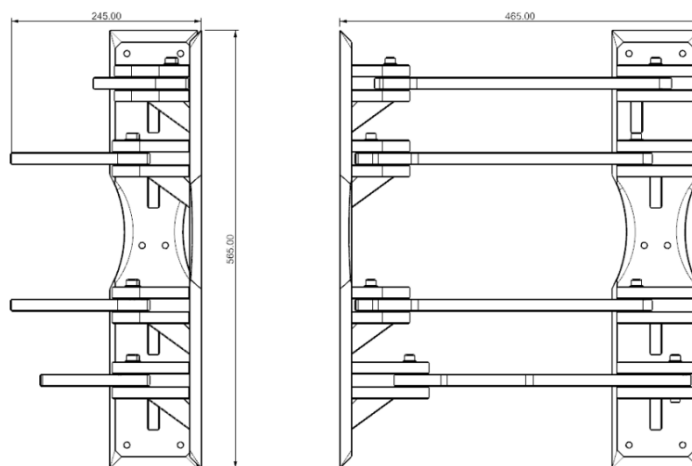

PANTOGRAPH

Model: ULT-09-01-1

Material: anodized aluminium/ composite /stainless steel

Color: black or graphite