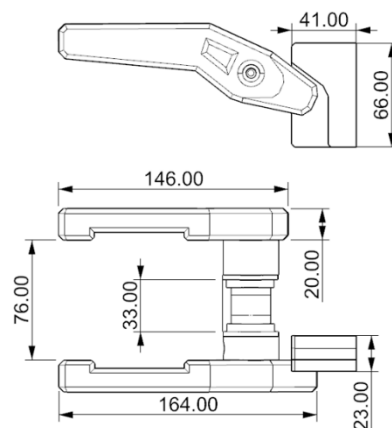

## DOOR/HATCH LOCK

Model:

ULT-01-RGH (right)

ULT-01-LFT (left)

Material: anodized aluminium

Color: black