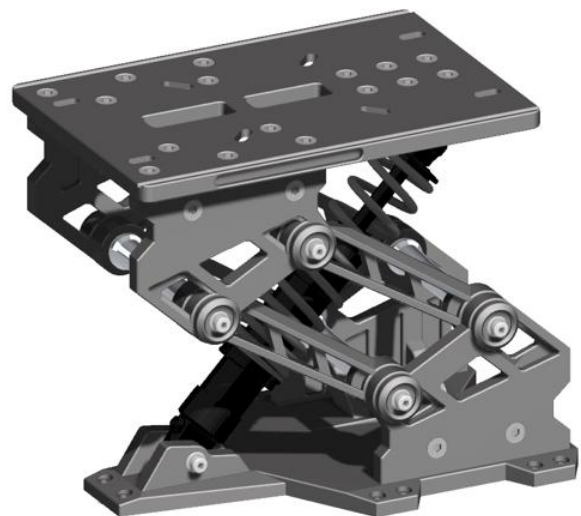

Model: **ULT-STV-2**

Material: anodized aluminium (axes in stainless steel)

Color: graphite

STV 2