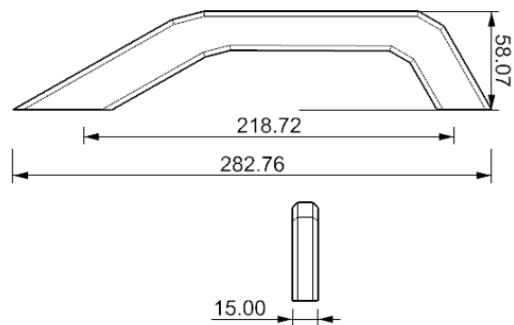

Model:

ULT-05-02-1

ULT-05-02-2

Material: anodized aluminium

Color: black or graphite