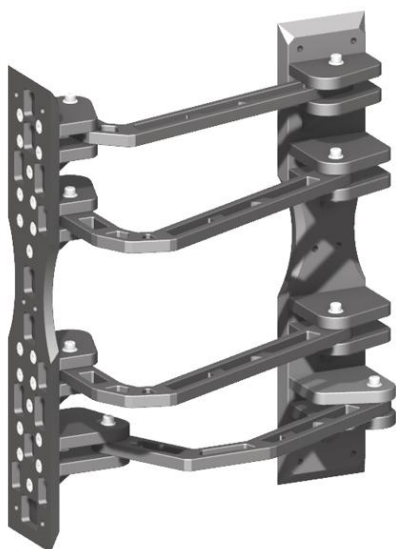

PANTOGRAPH

Model: ULT-09-01-1

Material: anodized aluminium/ composite /stainless steel

Color: black or graphite