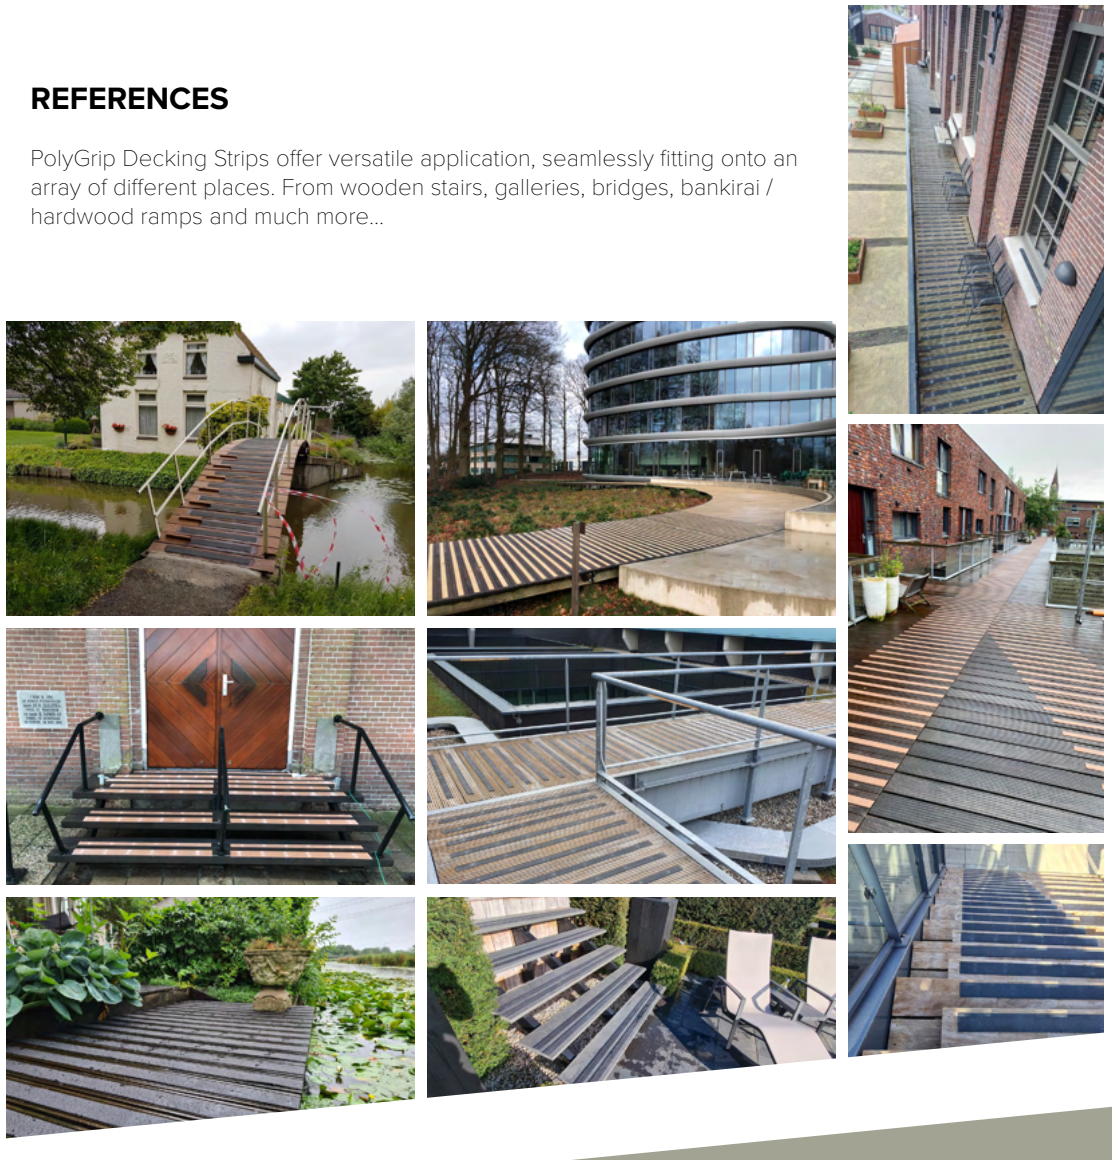

R13

COLOURED SCREWS

Elevate your project with our coloured top countersunk screws. Versatile and stainless steel, they effortlessly complement your stair and floor products for a polished finish.

MATERIAL PROPERTIES

Wood

REFERENCES

PolyGrip Decking Strips offer versatile application, seamlessly fitting onto an array of different places. From wooden stairs, galleries, bridges, bankirai / hardwood ramps and much more...