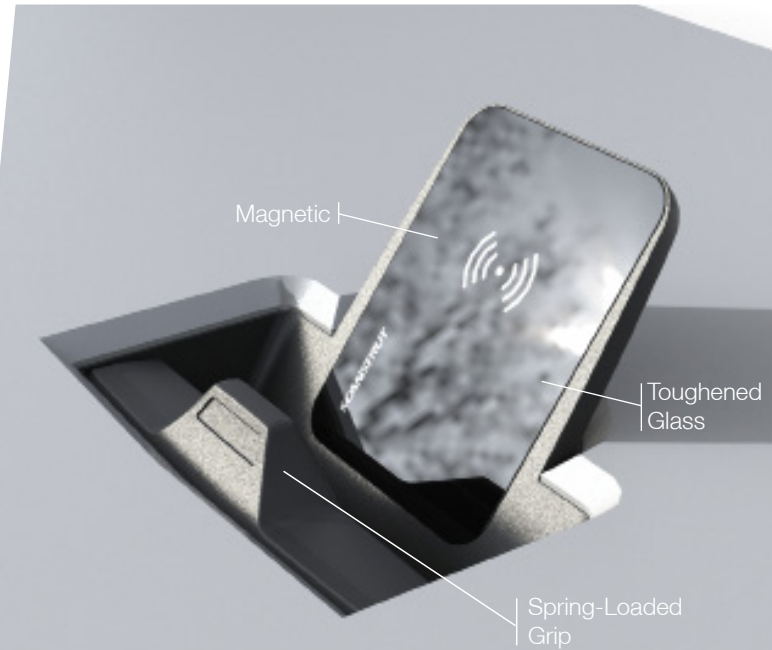

Wireless Mag - Aura 10W

12/24V magnetic waterproof wireless phone charger.

SC-CW-12F

Introducing our latest innovation - Aura 10W. Designed to withstand the toughest conditions, this device not only wirelessly charges your phone but also securely holds it in place.

Thanks to our Mag technology, your Apple iPhone will effortlessly magnetically lock into the optimal charging location. Plus, the front spring loaded locking grip ensures your phone remains in place even during rough rides, keeping it fully charged and within reach at all times.

Installation

Designed to be installed below marine foam products, leaving a clean integrated finish.

Power

Our new upgraded 10W chargers are up to 60% faster and have been designed for the latest generation of power-hungry devices and apps.

Wattage	10W
Input Voltage Range	10-30V DC (12/24V System)
Input current max	2A
Output Power	10W (9V, 1.1A)
Standby Power Draw	<0.1W