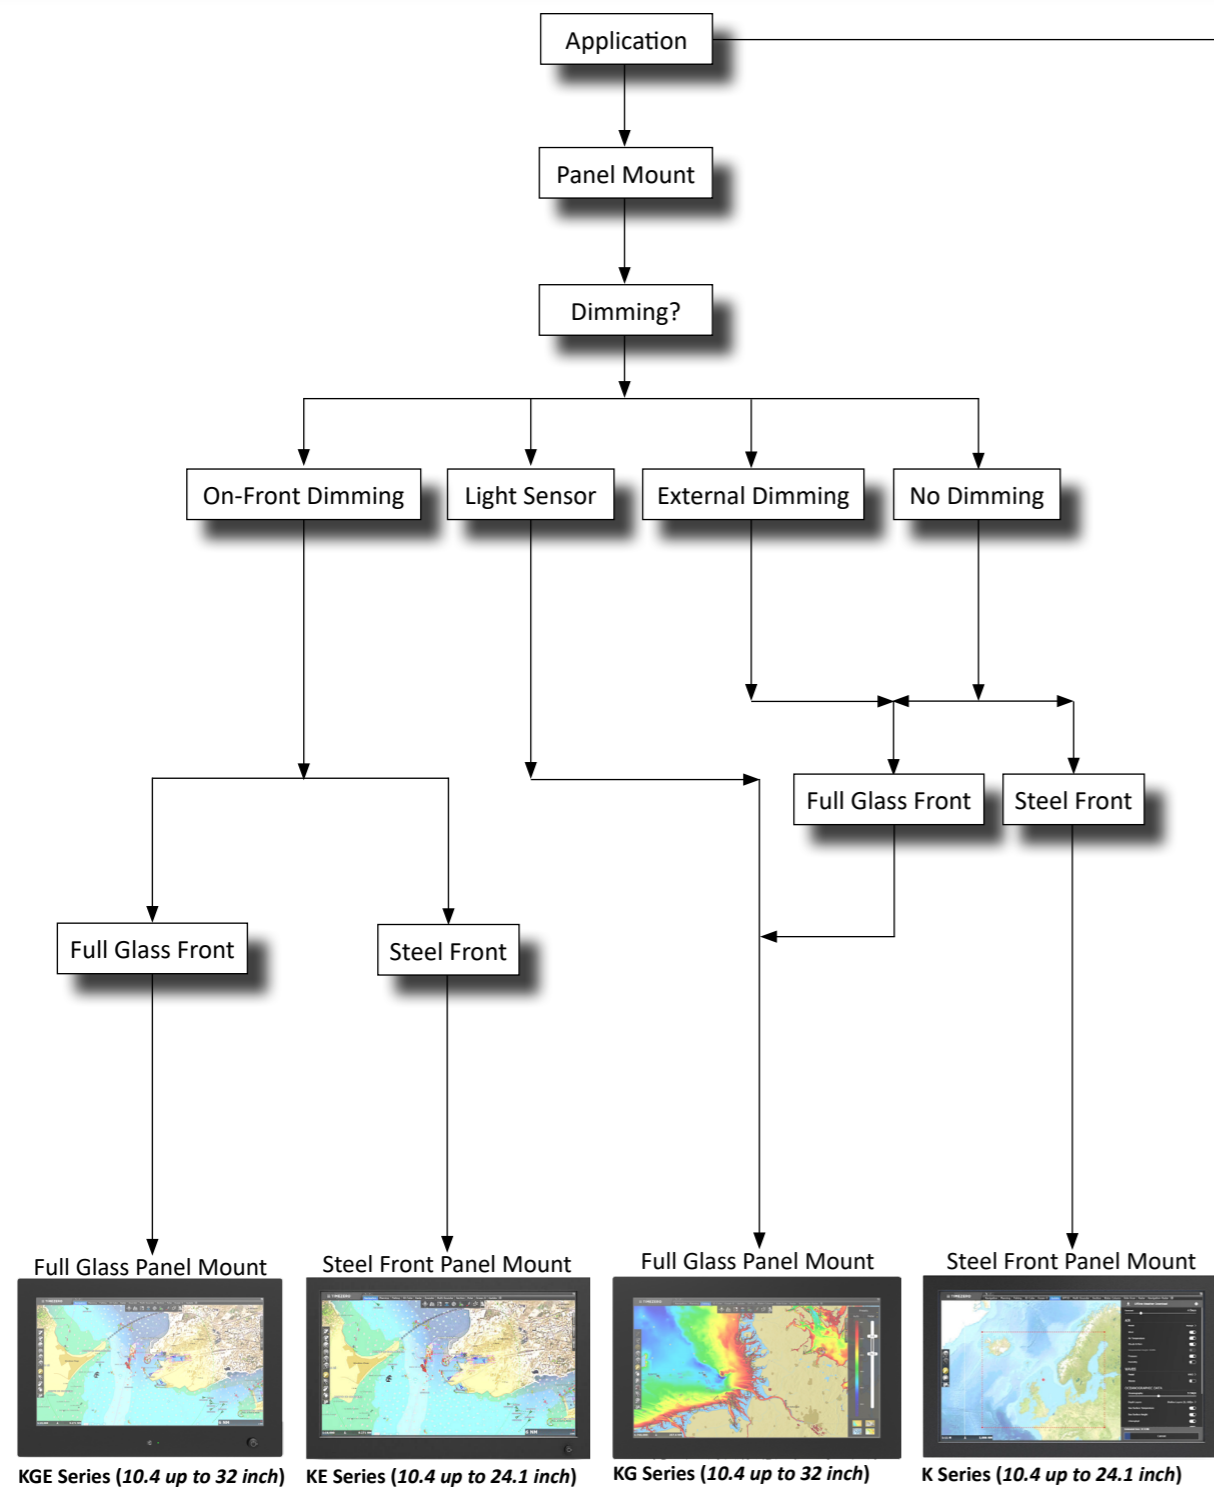

A Buyer's Guide to N-Line Monitors

- Options:**
- PCAP Touch USB & RS232
 - High Bright LED's
 - 9-36V Input
 - Anti Glare Glass
 - Optical Bonding
 - VESA Bracket
 - IP67 (front only)
 - DNV Approved

- Options:**
- Resistive Touch USB & RS232
 - PCAP Touch USB & RS232
 - High Bright LED's
 - 9-36V Input
 - Anti Glare Glass
 - Optical Bonding
 - VESA Bracket
 - IP65 (front only)
 - Stainless Steel Front

- Options:**
- PCAP Touch USB & RS232
 - High Bright LED's
 - 9-36V Input
 - Anti Glare Glass
 - Optical Bonding
 - VESA Bracket
 - External Dimming
 - Light Sensor
 - IP67 (front only)

- Options:**
- Resistive Touch USB & RS232
 - PCAP Touch USB & RS232
 - High Bright LED's
 - 9-36V Input
 - Anti Glare Glass
 - Optical Bonding
 - Stainless Steel Front
 - External Dimming
 - Also available als KE
 - IP65 (front only)

- Options:**
- Resistive Touch USB & RS232
 - PCAP Touch USB & RS232
 - High Bright LED's
 - 9-36V Input
 - Anti Glare Glass
 - Optical Bonding
 - VESA Bracket
 - On-Front Dimming Knob
 - External Dimming Knob
 - IP65 (front only)