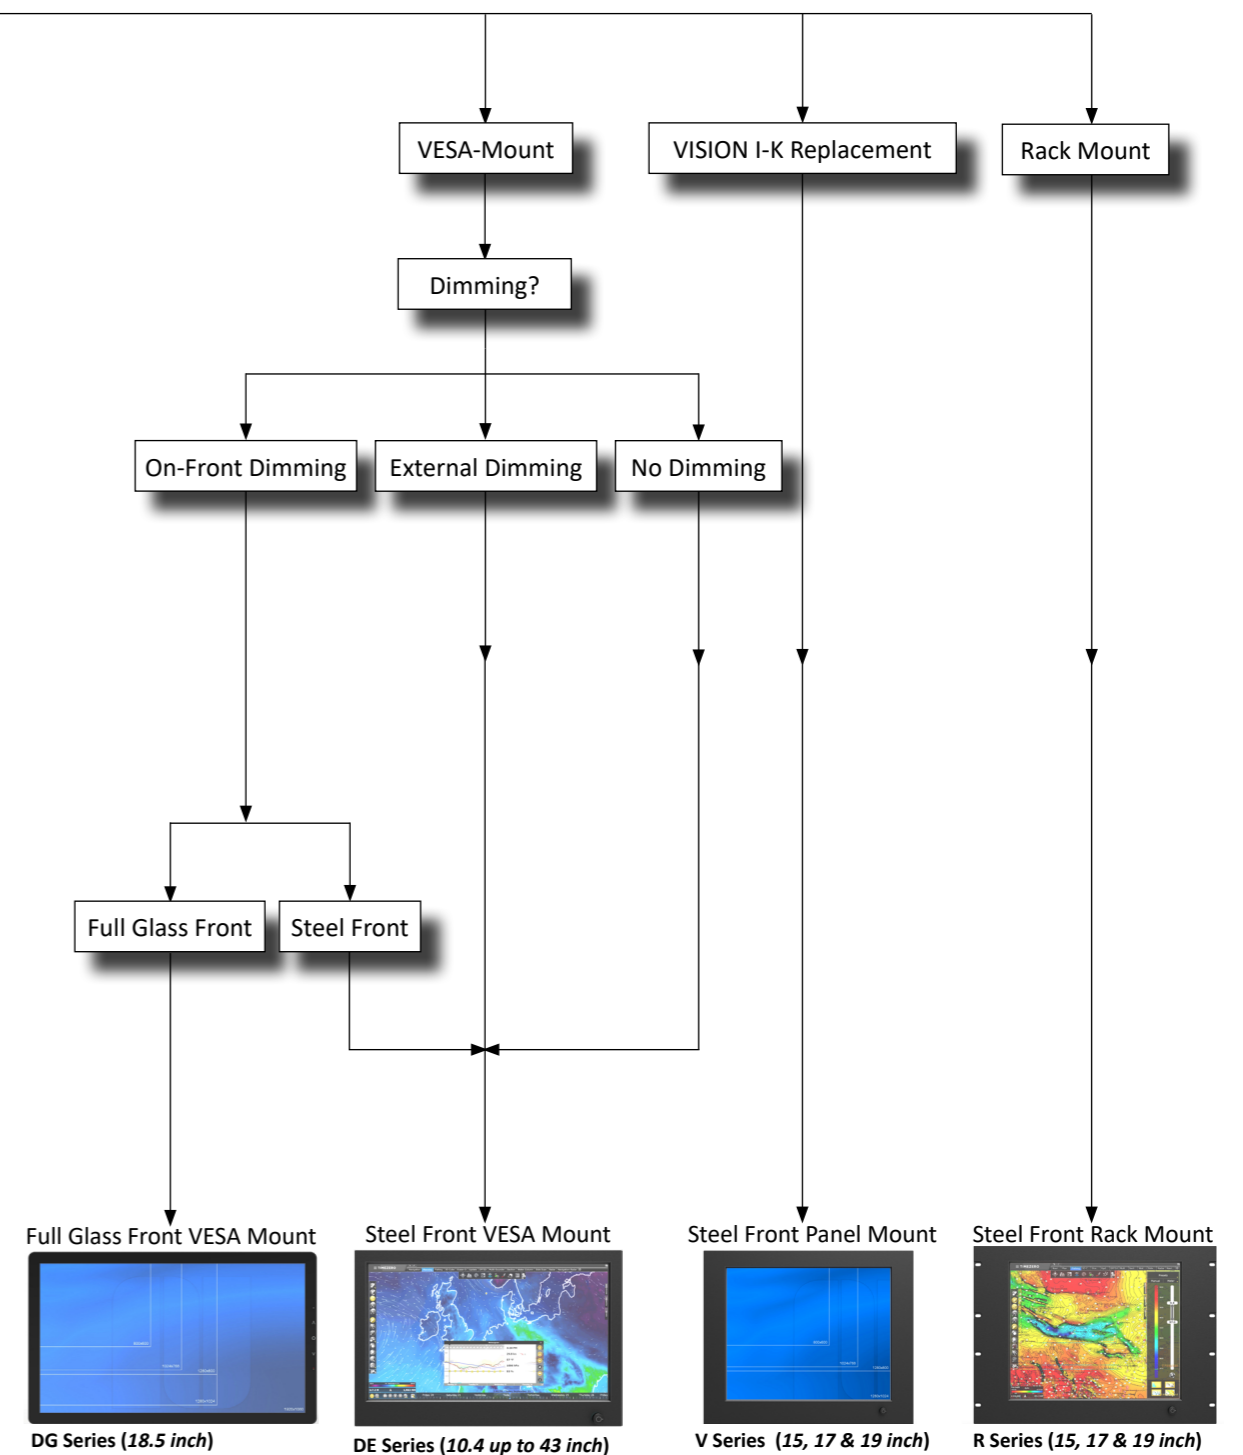

A Buyer's Guide to N-Line Monitors

- Options:**
- PCAP Touch USB & RS232
 - High Bright LED's
 - 9-36V Input
 - Anti Glare Glass
 - Optical Bonding
 - VESA Bracket
 - IP67 (front only)
 - DNV Approved

- Options:**
- Resistive Touch USB & RS232
 - PCAP Touch USB & RS232
 - High Bright LED's
 - 9-36V Input
 - Anti Glare Glass
 - Optical Bonding
 - VESA Bracket
 - IP65 (front only)
 - Stainless Steel Front

- Options:**
- PCAP Touch USB & RS232
 - High Bright LED's
 - 9-36V Input
 - Anti Glare Glass
 - Optical Bonding
 - VESA Bracket
 - External Dimming
 - Light Sensor
 - IP67 (front only)

- Options:**
- Resistive Touch USB & RS232
 - PCAP Touch USB & RS232
 - High Bright LED's
 - 9-36V Input
 - Anti Glare Glass
 - Optical Bonding
 - Stainless Steel Front
 - External Dimming
 - Also available als KE
 - IP65 (front only)

- Options:**
- Resistive Touch USB & RS232
 - PCAP Touch USB & RS232
 - High Bright LED's
 - 9-36V Input
 - Anti Glare Glass
 - Optical Bonding
 - VESA Bracket
 - On-Front Dimming Knob
 - External Dimming Knob
 - IP65 (front only)