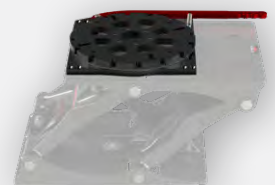

FEEL BETTER.
TRAVEL FARTHER.

SHOCKWAVE

MARINE SUSPENSION SEATING

Shockwave S5-LW Suspension Base

Black: SW-05026-B • White: SW-05026-W

The Shockwave S5-LW (lightweight) is our entry-level suspension base option best suited for fresh water or inside cabin usage in saltwater environments. It offers a smoother, safer and more comfortable ride, providing an experience you've never experienced before. The suspension base protects occupants from the shock of wave impact in light sea conditions, allowing recreational boaters to stay out longer and travel farther with less fatigue.

S5 Product Line Accessories

SHOCKWAVE

MARINE SUSPENSION SEATING

Shockwave Shock Pump

SW-01983-PKG

A shock pump is required to properly operate all Shockwave S5 suspension bases. The high-pressure Shockwave shock pump features a pressure gauge and bleed valve for simple adjustment.

Shockwave S5 Corbin Seat

Black: SW-04920-B • White: SW-04920-W
Heavy-duty: SW-04920-HD

Swivel Slide

SW-05488

Slide

SW-05489

Swivel

SW-05592

**Bulkhead Mount
Adjustable Footrest**

SW-07507

**15x12" [27x305mm]
Seat Adapter Kit**

SW-08290

**Cup Holder
with Aluminum Bracket**

SW-01688

Riser Boxes

3" [8cm]: SW-09502-B | -W
6" [15cm]: SW-07251-B | -W
9" [23cm]: SW-07920-B | -W
12" [30cm]: SW-09494-B | -W