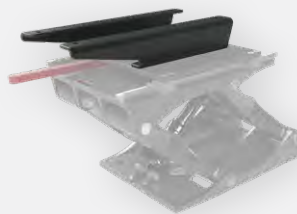

FEEL BETTER.
TRAVEL FARTHER.

SHOCKWAVE

MARINE SUSPENSION SEATING

Shockwave S5-LW Suspension Base

Black: SW-05026-B • White: SW-05026-W

The Shockwave S5-LW (lightweight) is our entry-level suspension base option best suited for fresh water or inside cabin usage in saltwater environments. It offers a smoother, safer and more comfortable ride, providing an experience you've never experienced before. The suspension base protects occupants from the shock of wave impact in light sea conditions, allowing recreational boaters to stay out longer and travel farther with less fatigue.

S5 Product Line Accessories

SHOCKWAVE

MARINE SUSPENSION SEATING

Shockwave Shock Pump

SW-01983-PKG

A shock pump is required to properly operate all Shockwave S5 suspension bases. The high-pressure Shockwave shock pump features a pressure gauge and bleed valve for simple adjustment.

Shockwave S5 Corbin Seat

Black: SW-04920-B • White: SW-04920-W
Heavy-duty: SW-04920-HD

Swivel Slide

SW-05488

Slide

SW-05489

Swivel

SW-05592

**Bulkhead Mount
Adjustable Footrest**

SW-07507

**15x12" [27x305mm]
Seat Adapter Kit**

SW-08290

**Cup Holder
with Aluminum Bracket**

SW-01688

Riser Boxes

3" [8cm]: SW-09502-B | -W
6" [15cm]: SW-07251-B | -W
9" [23cm]: SW-07920-B | -W
12" [30cm]: SW-09494-B | -W