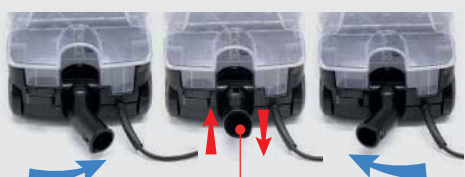

The joint provides the ease of use.