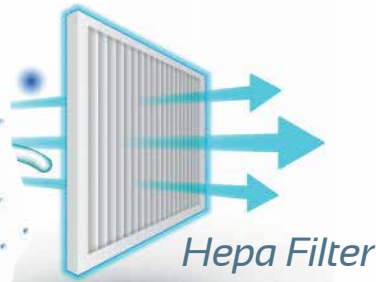

roboclean *Pro*

WET DUST CANNOT FLY

Using the power of water, Roboclean's incredible filtration system captures 99.99% of dust by weight. The rest of the microscopic particles are captured by the Hepa filter at the outlet, removing 100% of dust and mites from your home.

99,99
%

CATCHES UP TO
OF DIRT

This certification is only awarded to vacuum cleaners that have been scientifically proven to remove all allergens from home environment while retaining allergens within the vacuum cleaner. Testing according to ECARF standards scientifically proves that the certified vacuum cleaner removes a significant amount of allergens from home environment and the allergen is not redistributed by the vacuum cleaner.

648140ZLFEN

MULTI FUNCTIONAL CLEANING SYSTEM

DEEP CLEANING

Roboclean has a powerful electro nozzle which uproots deep-seated dirt from the surfaces. It is perfect for cleaning your mattress, carpet and upholstered furniture with its elegant design. Thanks to LED headlights; the dirt in the secluded dark will not escape your eyes.