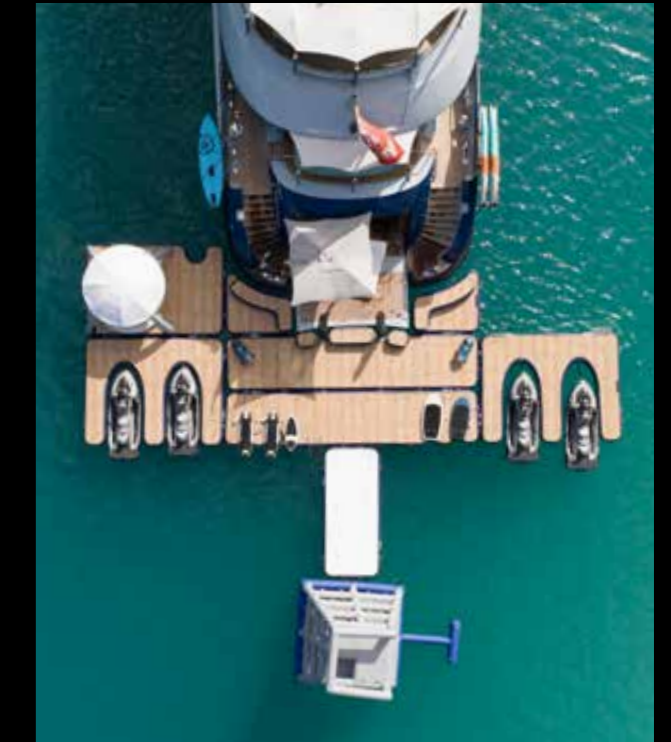

Our inflatable work and leisure platforms are the perfect solution for additional space on the water. Not only do they extend the outdoor area for guests onboard, offering freedom from the limits of the yacht, but they can also be used by crew for maintenance purposes.

Both our custom and stock platforms are stable, easy to inflate, manoeuvre and store and feature a removable non-slip top surface printed to coordinate with your existing deck. Berths and reinforced soft loop tie-off points for jet skis and tenders can be included as needed, whilst we ensure surfaces remain flush and clear of any trip hazards.

All of our inflatable platforms can be customised to suit your colour scheme and branded with your yachts' name/logo.