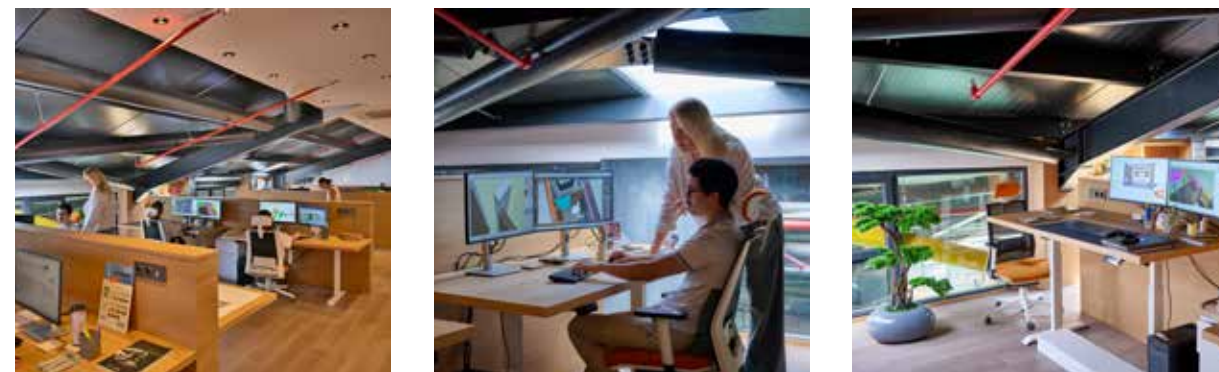

OUR MANUFACTURING STUDIO

We have inhouse interior & naval architects who leads all our projects from scanning to 2D & 3D drawing sets, modellings, concept to detailed design-implementation project phases. Our studio team handles the project due to design management stages as well.