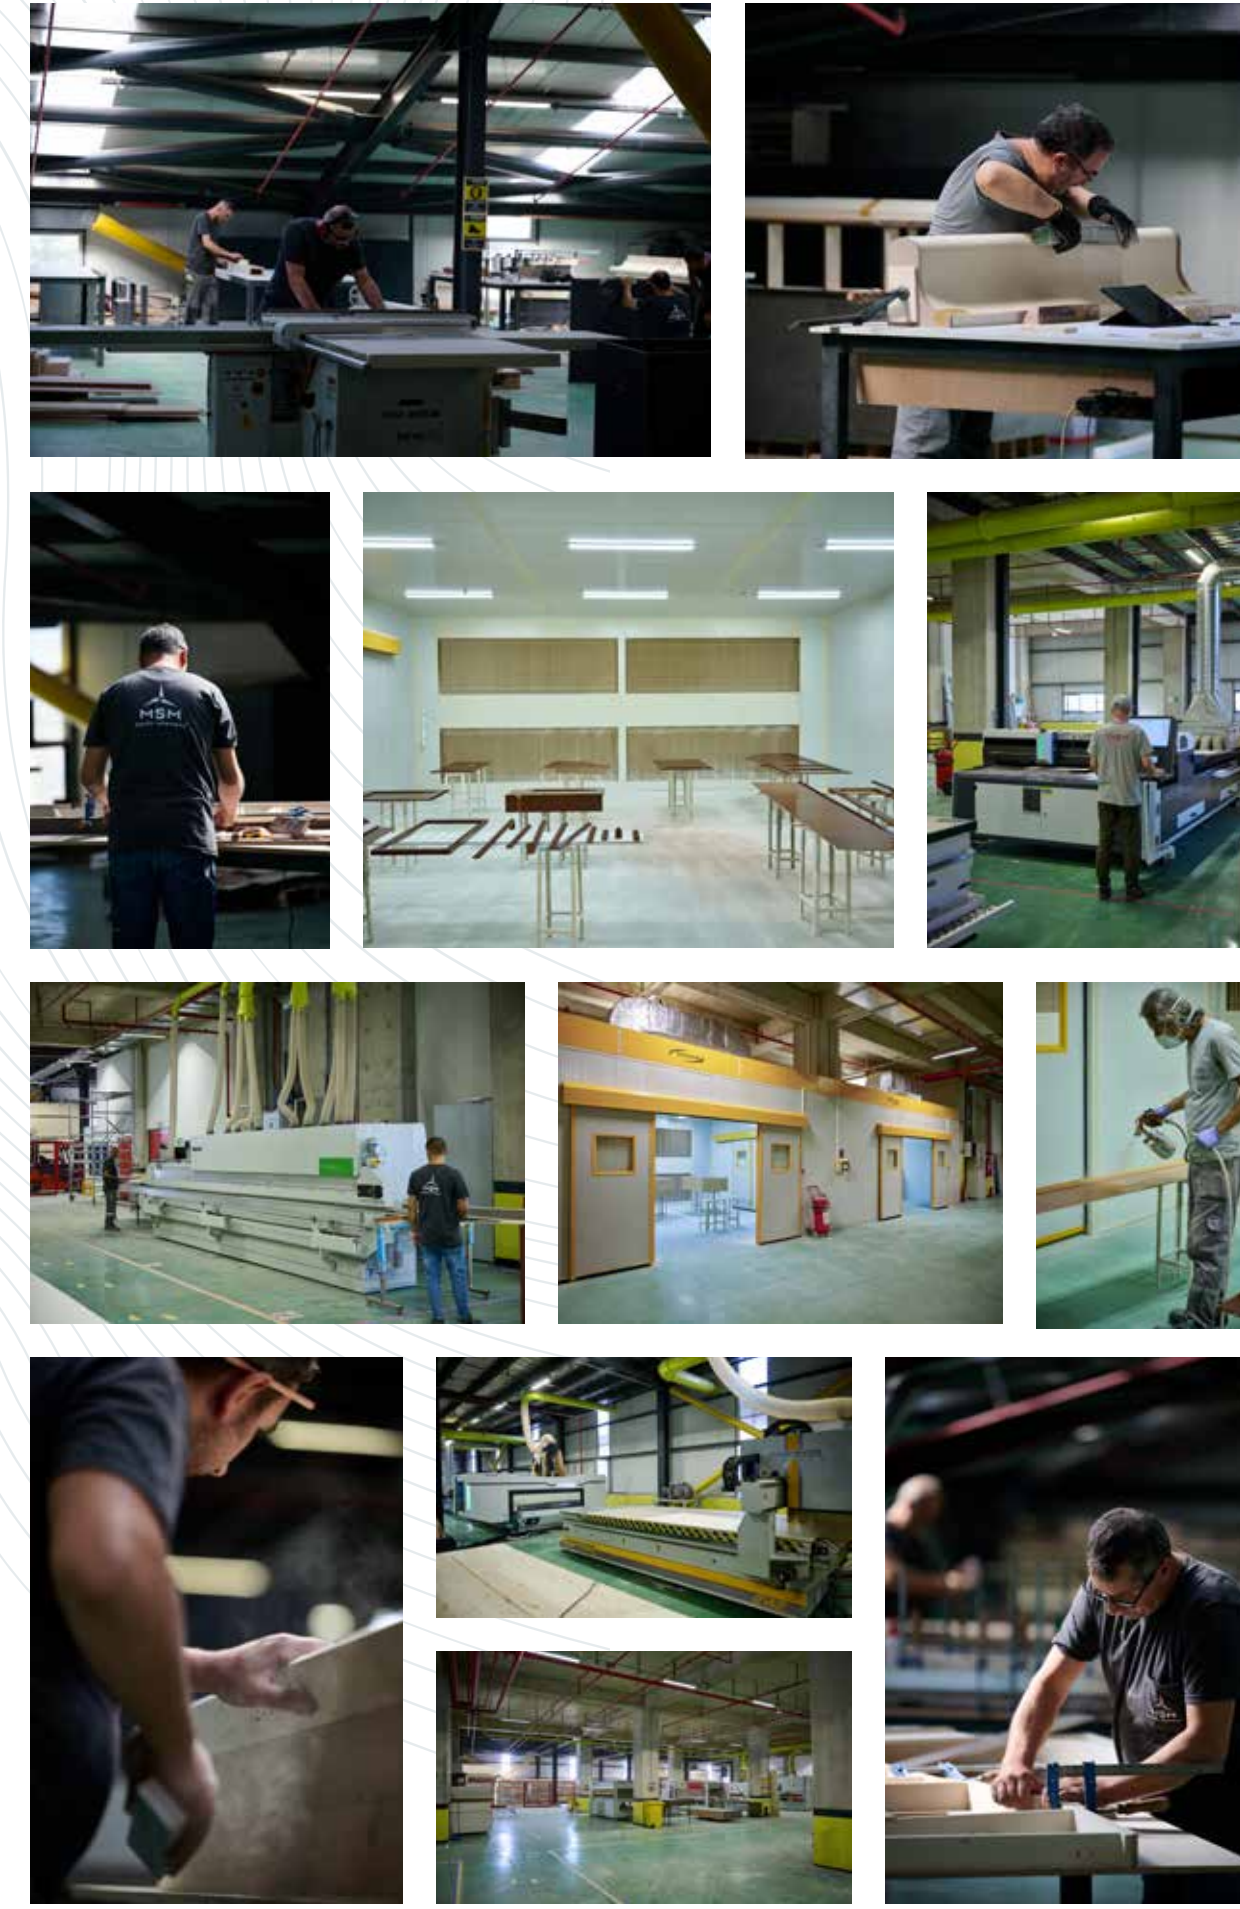

OUR FACTORY

- Annually approx 1.500m2 floor based work finishings.
- 100+ yacht admin & manufacturing expert staff
- Inhouse design studio (scanning-2D & 3D drawing -nesting)
- CNC & Laser Machinery Park
- Polishing Cabins
- Upholstery Atelier
- Stainless Works Cabin
- Marble Cabin
- Corian Works Cabin

**8.500^m²
closed area**

MSM Yacht Interiors, Bespoke furniture manufacturing and implementation for your yacht's exclusive spaces.

msmyacht.com