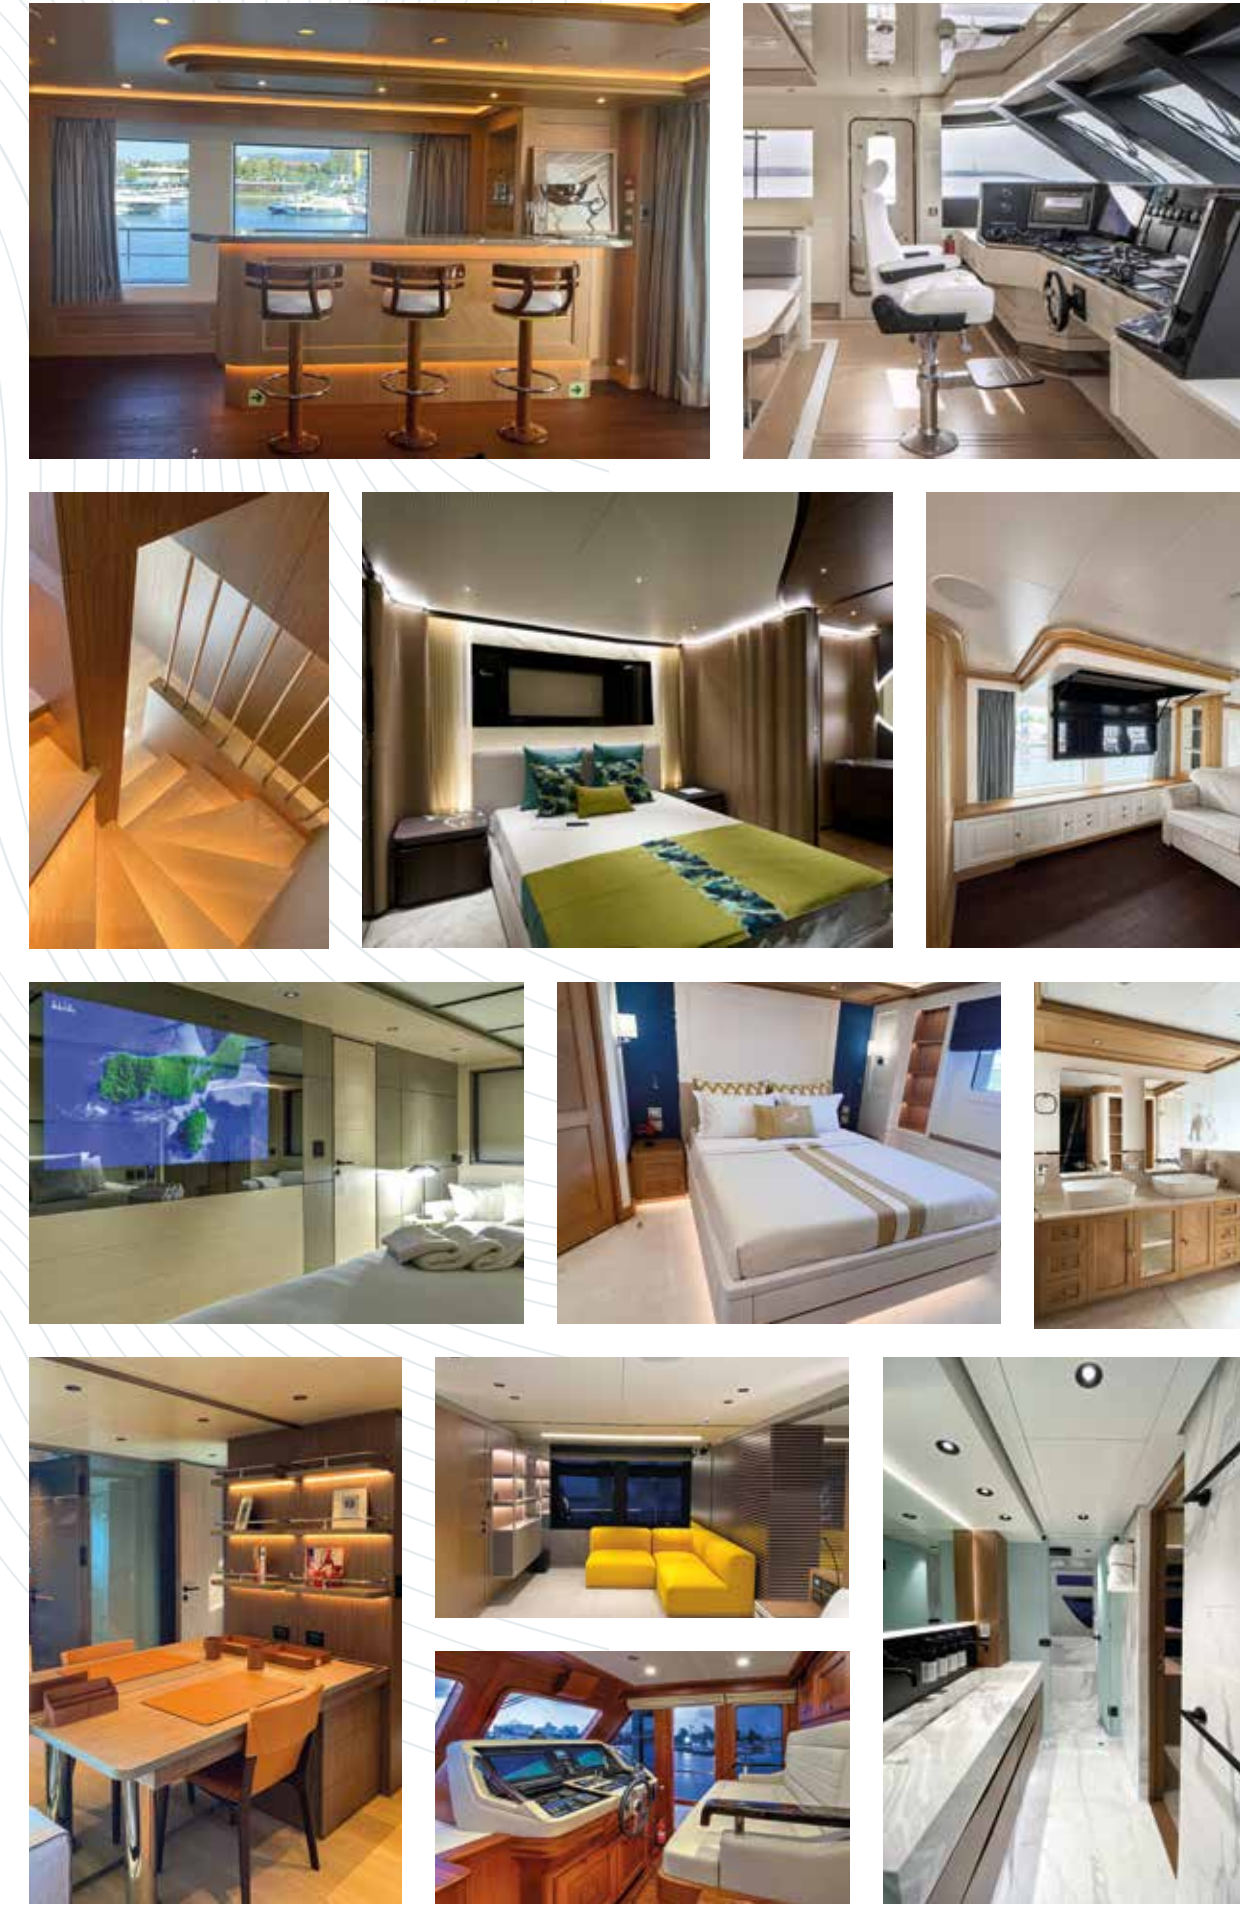

**8.500^m²
closed area**

MSM Yacht Interiors, Bespoke furniture manufacturing and implementation for your yacht's exclusive spaces.

msmyacht.com

msmyacht.com

♥ *Marine Loves Dream*

yacht interiors[®]

msmyacht.com