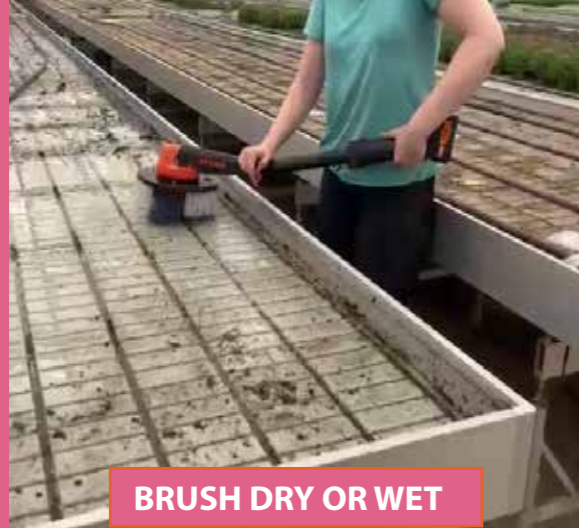

BRUSH DRY OR WET

RINSE OFF

ECO-CLEAN

Terrazza Greeny PRO®: cleaning your nursery tables without damaging the surface.

Terrazza Greeny PRO®: The Ultimate Solution for Clean and Maintained Nursery Environments

The innovative **Greeny® brush** makes the **Terrazza Greeny PRO®** the optimal machine for **cleaning and removing moss, dirt, and weeds from all types of nursery tables**—whether using woven or non-woven anti-root control fabric—as well as from **aisles, passageways, and working areas**.

The **Terrazza Greeny PRO®** features an **electro-engine** that allows for reduced brush rotation speed. This unique attribute effectively eliminates weeds, dirt, discolorations (including algae and salt deposits), and slippery substances from anti-root underlays, aisles, and working areas. Importantly, cleaning and weed control with the **Greeny PRO®** is **chemical-free**, significantly reducing environmental impact, and **eliminates the need for high-pressure or thermal treatments**.

The **Greeny®brush**, made from a blend of synthetic and abrasive fibers, ensures thorough and safe cleaning across all geotextiles. Its dual-fiber design easily removes weeds, dirt, mud, and sticky materials, maintaining a pristine environment.

Greeny PRO®: Advanced Rotation Speed Control

The **Greeny PRO®** offers **adjustable rotation speed control**, allowing users to tailor settings to their needs. The lower speed setting is especially effective for uneven or challenging surfaces, providing enhanced stability and precision. In contrast, the higher speed setting delivers optimal performance for thorough cleaning across various surfaces. Experience the exceptional versatility and efficiency of the **Greeny PRO®** for all your cleaning needs.