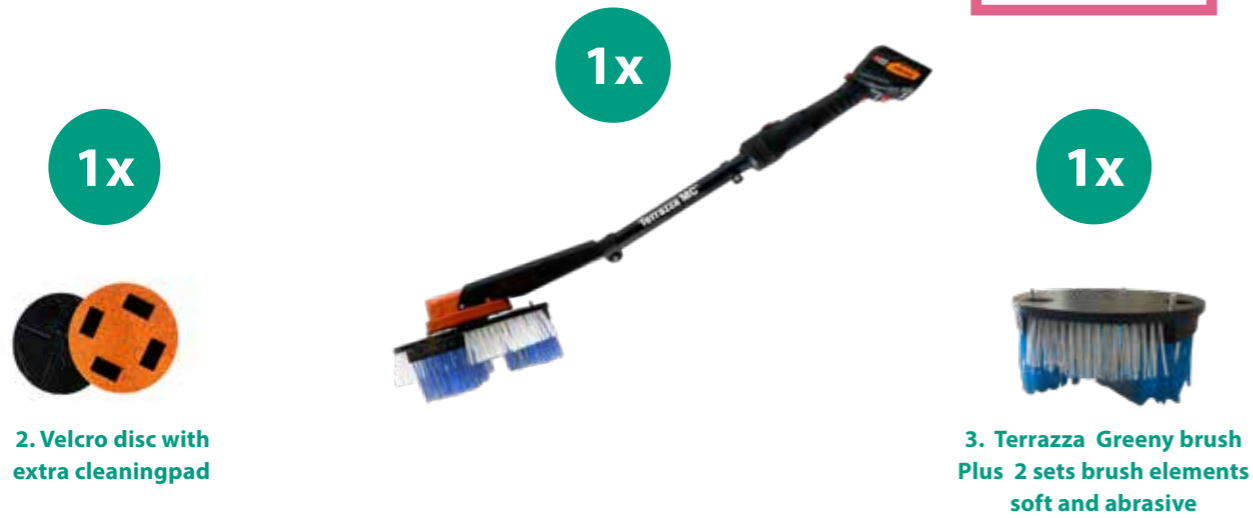

### Optional

2 x battery  
5.2 Ah

1 charger

2. Velcro disc with extra cleaningpad

3. Terrazza Greeny brush Plus 2 sets brush elements soft and abrasive

The **Greeny®brush**, made from a blend of synthetic and abrasive fibers, ensures thorough and safe cleaning across all geotextiles. Its dual-fiber design easily removes weeds, dirt, mud, and sticky materials, maintaining a pristine environment.