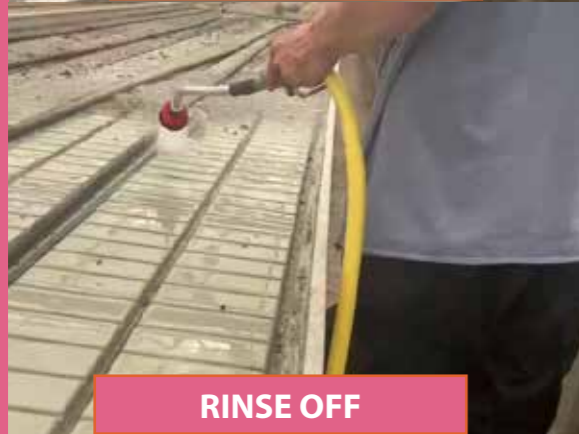

BRUSH DRY OR WET